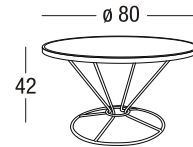

Article: 9885 | Collection: Gravity

Design: Technical Emotions
Product: Round coffee table
Sizes: cm Ø80x42h (Ø32"x17"h)

FEATURES

Frame: 304 stainless steel and aluminum top
Polyester powder coating (Akzo Nobel)

Glides: Nylon PA6

Finishings: Champagne, Graphite

Net weight unit  12

Gross weight  19,5

Packages per unit 1

Packages sizes  cm 85x85x54h

Packages sizes m³ 0,39

Stackable  NO