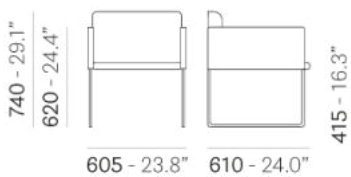

PEDRALI®

BOX 741

DESIGN:
PEDRALI R&D

Box is characterized by/has rigorous outlines along with the use of different materials, as wood and metal combined with the upholstery. Lounge armchair with sandwich panel core in oak with shell, backrest and sides upholstered in fabric, leather or simil leather. Steel tube sled frame 20x20 mm.

INFORMATION REQUEST