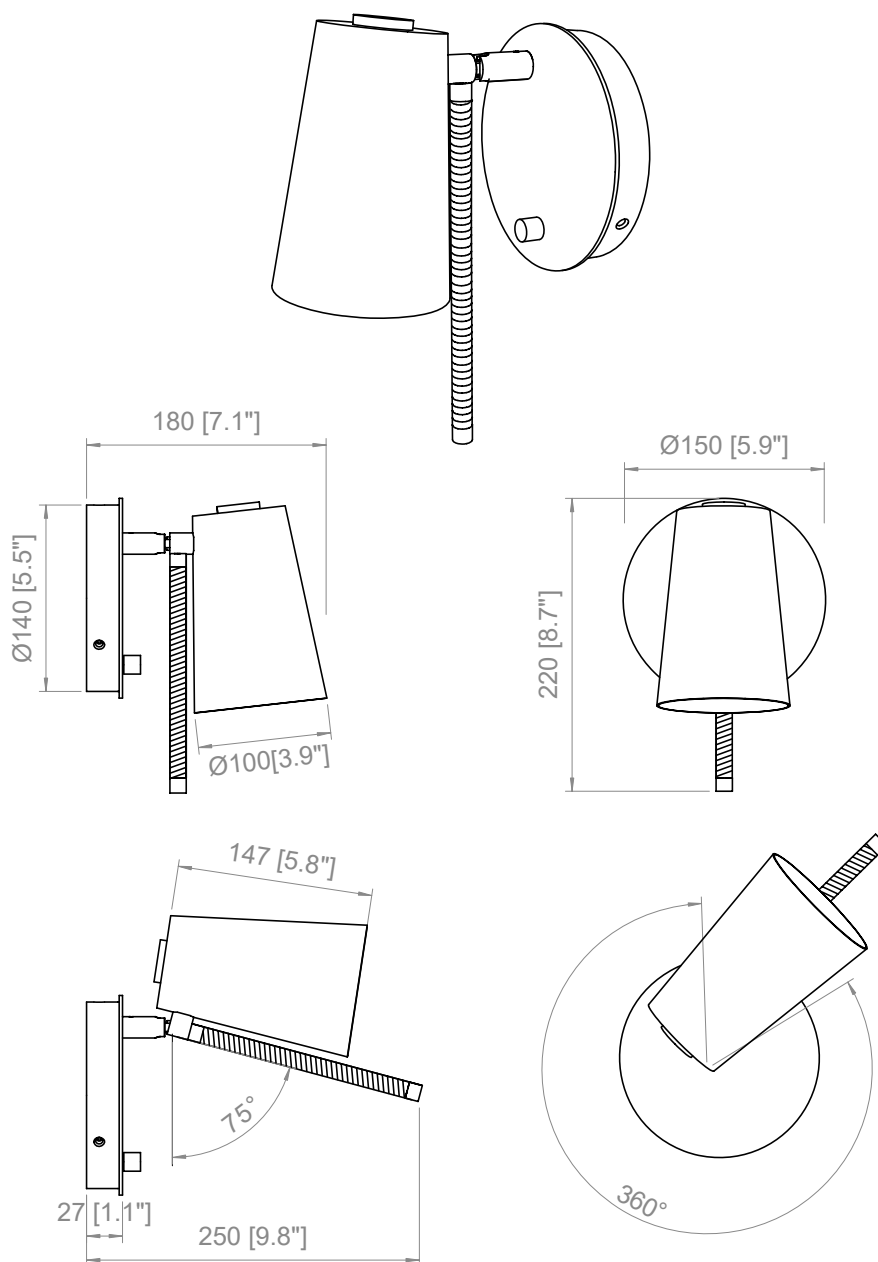

1 X E27
Lampadine LED
LED light bulb

 Up Desk, Desk XL & FL

USA / CABLE - SWITCH

AP
Rotary switch on the base

Black cable
DESK / DESK XL
Rotary switch on the base
L: 78.7"

FL
On-Off switch
L: 11.8" + 78.7"

**USA / LIGHT SOURCE**

 **E26 LED**
You can use LED light bulbs of the highest available wattage

DIMMABLE

FL
Available, on demand, dimmer switch on the cable (to use dimmable LED light bulbs only)

1 X E26
LED light bulb

PRODOTTO / PRODUCT

PESO / WEIGHT
0,5 kg / 1.1 lbs

BOX 1

L: 27 cm / 10.6"
W: 22 cm / 8.6"
H: 25 cm / 9.8"

PESO / WEIGHT
1 kg / 2.2 lbs

PRODOTTO / PRODUCT

PESO / WEIGHT
5 kg / 11 lbs

BOX 1

L: 57 cm / 22.4"
W: 25 cm / 9.8"
H: 59 cm / 23.2"

PESO / WEIGHT
6 kg / 13.2 lbs

PRODOTTO / PRODUCT

PESO / WEIGHT
13 kg / 28.6 lbs

BOX 1

L: 65 cm / 25.6"
W: 65 cm / 25.6"
H: 85 cm / 33.4"

PESO / WEIGHT
15 kg / 33 lbs