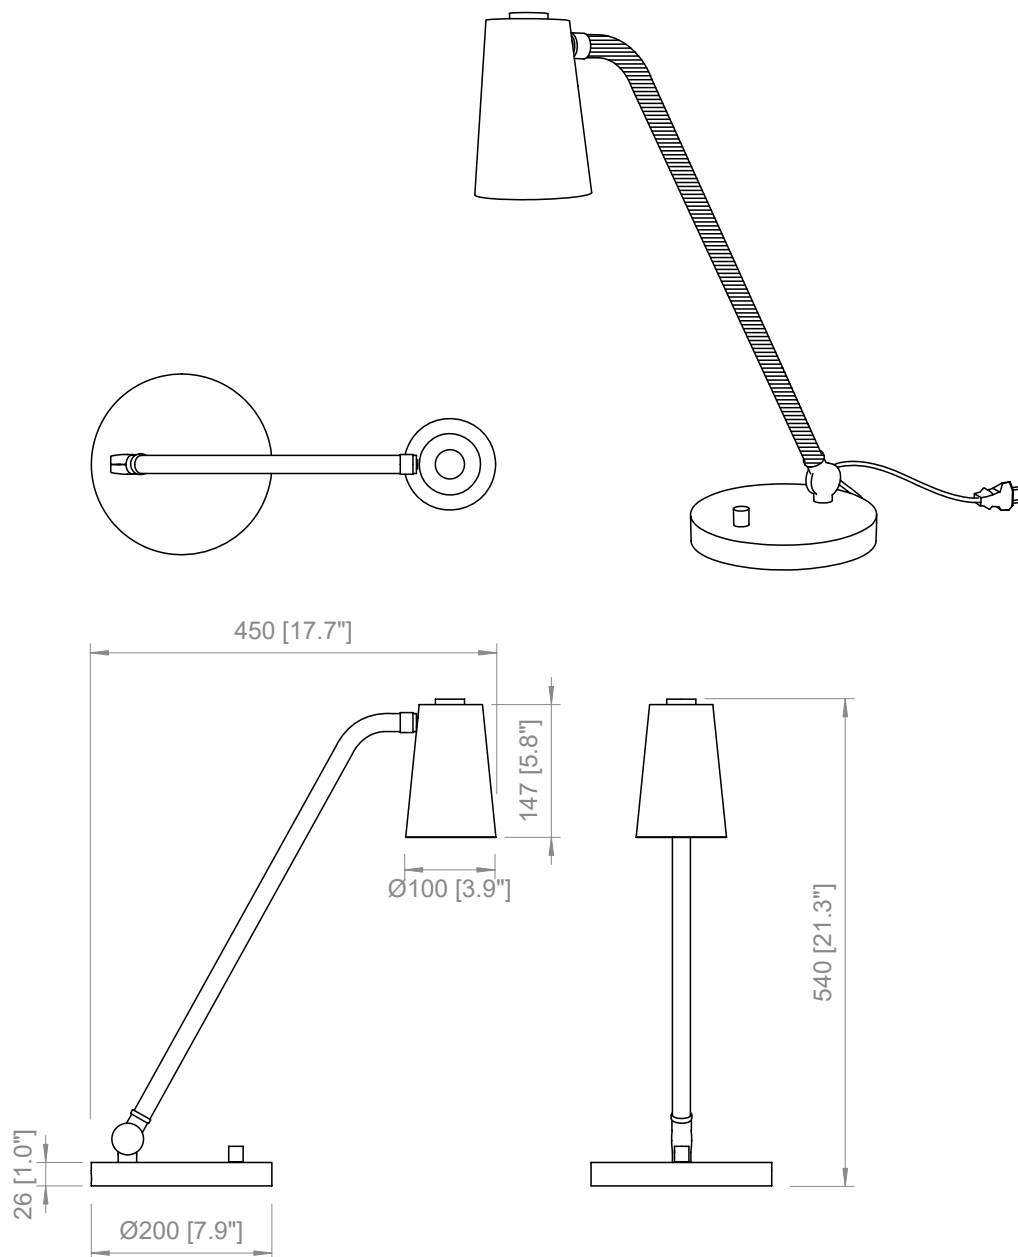

1 X E27
Lampadine LED
LED light bulb

 Up Desk, Desk XL & FL

USA / CABLE - SWITCH

AP
Rotary switch on the base

Black cable
DESK / DESK XL
Rotary switch on the base
L: 78.7"

FL
On-Off switch
L: 11.8" + 78.7"

**USA / LIGHT SOURCE**

 **E26 LED**
You can use LED light bulbs of the highest available wattage

DIMMABLE

FL
Available, on demand, dimmer switch on the cable (to use dimmable LED light bulbs only)

1 X E26
LED light bulb

PRODOTTO / PRODUCT

PESO / WEIGHT
0,5 kg / 1.1 lbs

BOX 1

L: 27 cm / 10.6"
W: 22 cm / 8.6"
H: 25 cm / 9.8"

PESO / WEIGHT
1 kg / 2.2 lbs

PRODOTTO / PRODUCT

PESO / WEIGHT
5 kg / 11 lbs

BOX 1

L: 57 cm / 22.4"
W: 25 cm / 9.8"
H: 59 cm / 23.2"

PESO / WEIGHT
6 kg / 13.2 lbs

PRODOTTO / PRODUCT

PESO / WEIGHT
13 kg / 28.6 lbs

BOX 1

L: 65 cm / 25.6"
W: 65 cm / 25.6"
H: 85 cm / 33.4"

PESO / WEIGHT
15 kg / 33 lbs