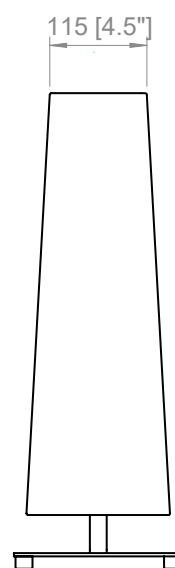

**DIMMABLE**

Available, on demand, dimmer switch on the cable (to use dimmable LED light bulbs only)

**PRODOTTO / PRODUCT**

PESO / WEIGHT  
1,5 kg / 3.3 lbs

**BOX 1**

L: 27 cm / 10.6"  
W: 27 cm / 10.6"  
H: 29 cm / 11.4"

PESO / WEIGHT  
2 kg / 4.4 lbs

**BOX 2**

L: 29 cm / 11.4"  
W: 27 cm / 10.6"  
H: 29 cm / 11.4"

PESO / WEIGHT  
0,5 kg / 1.1 lbs

**PRODOTTO / PRODUCT**

PESO / WEIGHT  
1,5 kg / 3.3 lbs

**BOX 1**

L: 27 cm / 10.6"  
W: 27 cm / 10.6"  
H: 29 cm / 11.4"

PESO / WEIGHT  
2 kg / 4.4 lbs

**BOX 2**

L: 29 cm / 11.4"  
W: 27 cm / 10.6"  
H: 29 cm / 11.4"

PESO / WEIGHT  
0,5 kg / 1.1 lbs

Copyright and/or design rights subsist in this drawing. No part of this drawing may be reproduced in any material form (including photocopying or storing in any medium electronic means, whether or not intentionally and whether or not as part or a larger publication) without the express permission of the copyright owner, Contardi Lighting S.r.l.. Further and without prejudice to the above, this drawing and all information relating thereto is confidential, and shall not be communicated to a third party without the consent of Contardi lighting srl. Contardi lighting srl asserts all rights to be identified as the author of the work and otherwise.