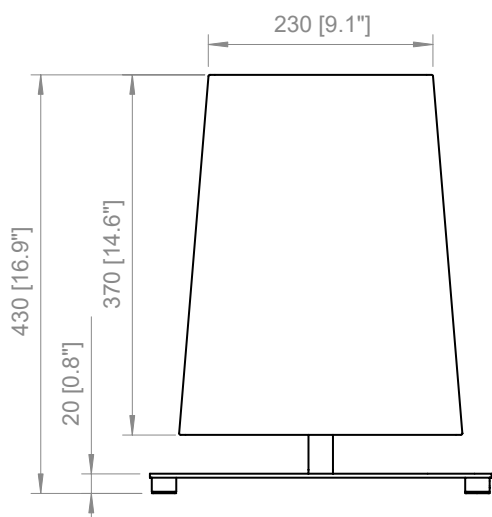

**DIMMABLE**

Available, on demand, dimmer switch on the cable (to use dimmable LED light bulbs only)

**PRODOTTO / PRODUCT**

PESO / WEIGHT  
1,5 kg / 3.3 lbs

**BOX 1**

L: 27 cm / 10.6"  
W: 27 cm / 10.6"  
H: 29 cm / 11.4"

PESO / WEIGHT  
2 kg / 4.4 lbs

**BOX 2**

L: 29 cm / 11.4"  
W: 27 cm / 10.6"  
H: 29 cm / 11.4"

PESO / WEIGHT  
0,5 kg / 1.1 lbs

**PRODOTTO / PRODUCT**

PESO / WEIGHT  
1,5 kg / 3.3 lbs

**BOX 1**

L: 27 cm / 10.6"  
W: 27 cm / 10.6"  
H: 29 cm / 11.4"

PESO / WEIGHT  
2 kg / 4.4 lbs

**BOX 2**

L: 29 cm / 11.4"  
W: 27 cm / 10.6"  
H: 29 cm / 11.4"

PESO / WEIGHT  
0,5 kg / 1.1 lbs

Copyright and/or design rights subsist in this drawing. No part of this drawing may be reproduced in any material form (including photocopying or storing in any medium electronic means, whether or not intentionally and whether or not as part or a larger publication) without the express permission of the copyright owner, Contardi Lighting S.r.l.. Further and without prejudice to the above, this drawing and all information relating thereto is confidential, and shall not be communicated to a third party without the consent of Contardi lighting srl. Contardi lighting srl asserts all rights to be identified as the author of the work and otherwise.