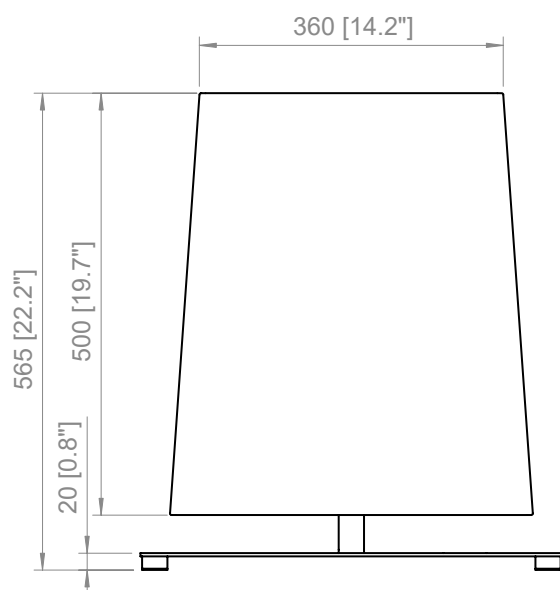

**DIMMABLE**

Available, on demand, dimmer switch on the cable (to use dimmable LED light bulbs only)

**PRODOTTO / PRODUCT**

PESO / WEIGHT  
1,5 kg / 3.3 lbs

**BOX 1**

L: 27 cm / 10.6"  
W: 27 cm / 10.6"  
H: 29 cm / 11.4"

PESO / WEIGHT  
2 kg / 4.4 lbs

**BOX 2**

L: 29 cm / 11.4"  
W: 27 cm / 10.6"  
H: 29 cm / 11.4"

PESO / WEIGHT  
0,5 kg / 1.1 lbs

**PRODOTTO / PRODUCT**

PESO / WEIGHT  
1,5 kg / 3.3 lbs

**BOX 1**

L: 27 cm / 10.6"  
W: 27 cm / 10.6"  
H: 29 cm / 11.4"

PESO / WEIGHT  
2 kg / 4.4 lbs

**BOX 2**

L: 29 cm / 11.4"  
W: 27 cm / 10.6"  
H: 29 cm / 11.4"

PESO / WEIGHT  
0,5 kg / 1.1 lbs

Copyright and/or design rights subsist in this drawing. No part of this drawing may be reproduced in any material form (including photocopying or storing in any medium electronic means, whether or not intentionally and whether or not as part or a larger publication) without the express permission of the copyright owner, Contardi Lighting S.r.l.. Further and without prejudice to the above, this drawing and all information relating thereto is confidential, and shall not be communicated to a third party without the consent of Contardi lighting srl. Contardi lighting srl asserts all rights to be identified as the author of the work and otherwise.