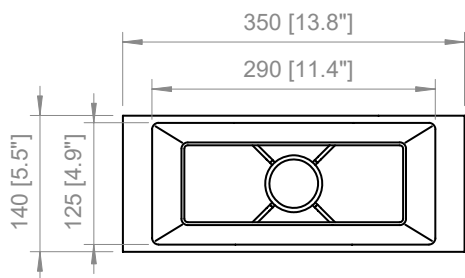

**DIMMABLE**

Available, on demand, dimmer switch on the cable (to use dimmable LED light bulbs only)

**PRODOTTO / PRODUCT**

PESO / WEIGHT  
1,5 kg / 3.3 lbs

**BOX 1**

L: 27 cm / 10.6"  
W: 27 cm / 10.6"  
H: 29 cm / 11.4"

PESO / WEIGHT  
2 kg / 4.4 lbs

**BOX 2**

L: 29 cm / 11.4"  
W: 27 cm / 10.6"  
H: 29 cm / 11.4"

PESO / WEIGHT  
0,5 kg / 1.1 lbs

**PRODOTTO / PRODUCT**

PESO / WEIGHT  
1,5 kg / 3.3 lbs

**BOX 1**

L: 27 cm / 10.6"  
W: 27 cm / 10.6"  
H: 29 cm / 11.4"

PESO / WEIGHT  
2 kg / 4.4 lbs

**BOX 2**

L: 29 cm / 11.4"  
W: 27 cm / 10.6"  
H: 29 cm / 11.4"

PESO / WEIGHT  
0,5 kg / 1.1 lbs

Copyright and/or design rights subsist in this drawing. No part of this drawing may be reproduced in any material form (including photocopying or storing in any medium electronic means, whether or not intentionally and whether or not as part or a larger publication) without the express permission of the copyright owner, Contardi Lighting S.r.l.. Further and without prejudice to the above, this drawing and all information relating thereto is confidential, and shall not be communicated to a third party without the consent of Contardi lighting srl. Contardi lighting srl asserts all rights to be identified as the author of the work and otherwise.