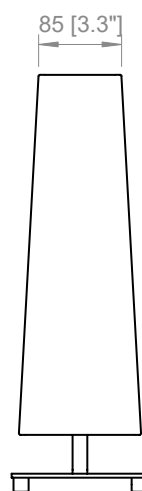

**DIMMABLE**

Available, on demand, dimmer switch on the cable (to use dimmable LED light bulbs only)

**PRODOTTO / PRODUCT**

PESO / WEIGHT  
1,5 kg / 3.3 lbs

**BOX 1**

L: 27 cm / 10.6"  
W: 27 cm / 10.6"  
H: 29 cm / 11.4"

PESO / WEIGHT  
2 kg / 4.4 lbs

**BOX 2**

L: 29 cm / 11.4"  
W: 27 cm / 10.6"  
H: 29 cm / 11.4"

PESO / WEIGHT  
0,5 kg / 1.1 lbs

**PRODOTTO / PRODUCT**

PESO / WEIGHT  
1,5 kg / 3.3 lbs

**BOX 1**

L: 27 cm / 10.6"  
W: 27 cm / 10.6"  
H: 29 cm / 11.4"

PESO / WEIGHT  
2 kg / 4.4 lbs

**BOX 2**

L: 29 cm / 11.4"  
W: 27 cm / 10.6"  
H: 29 cm / 11.4"

PESO / WEIGHT  
0,5 kg / 1.1 lbs

Copyright and/or design rights subsist in this drawing. No part of this drawing may be reproduced in any material form (including photocopying or storing in any medium electronic means, whether or not intentionally and whether or not as part or a larger publication) without the express permission of the copyright owner, Contardi Lighting S.r.l.. Further and without prejudice to the above, this drawing and all information relating thereto is confidential, and shall not be communicated to a third party without the consent of Contardi lighting srl. Contardi lighting srl asserts all rights to be identified as the author of the work and otherwise.