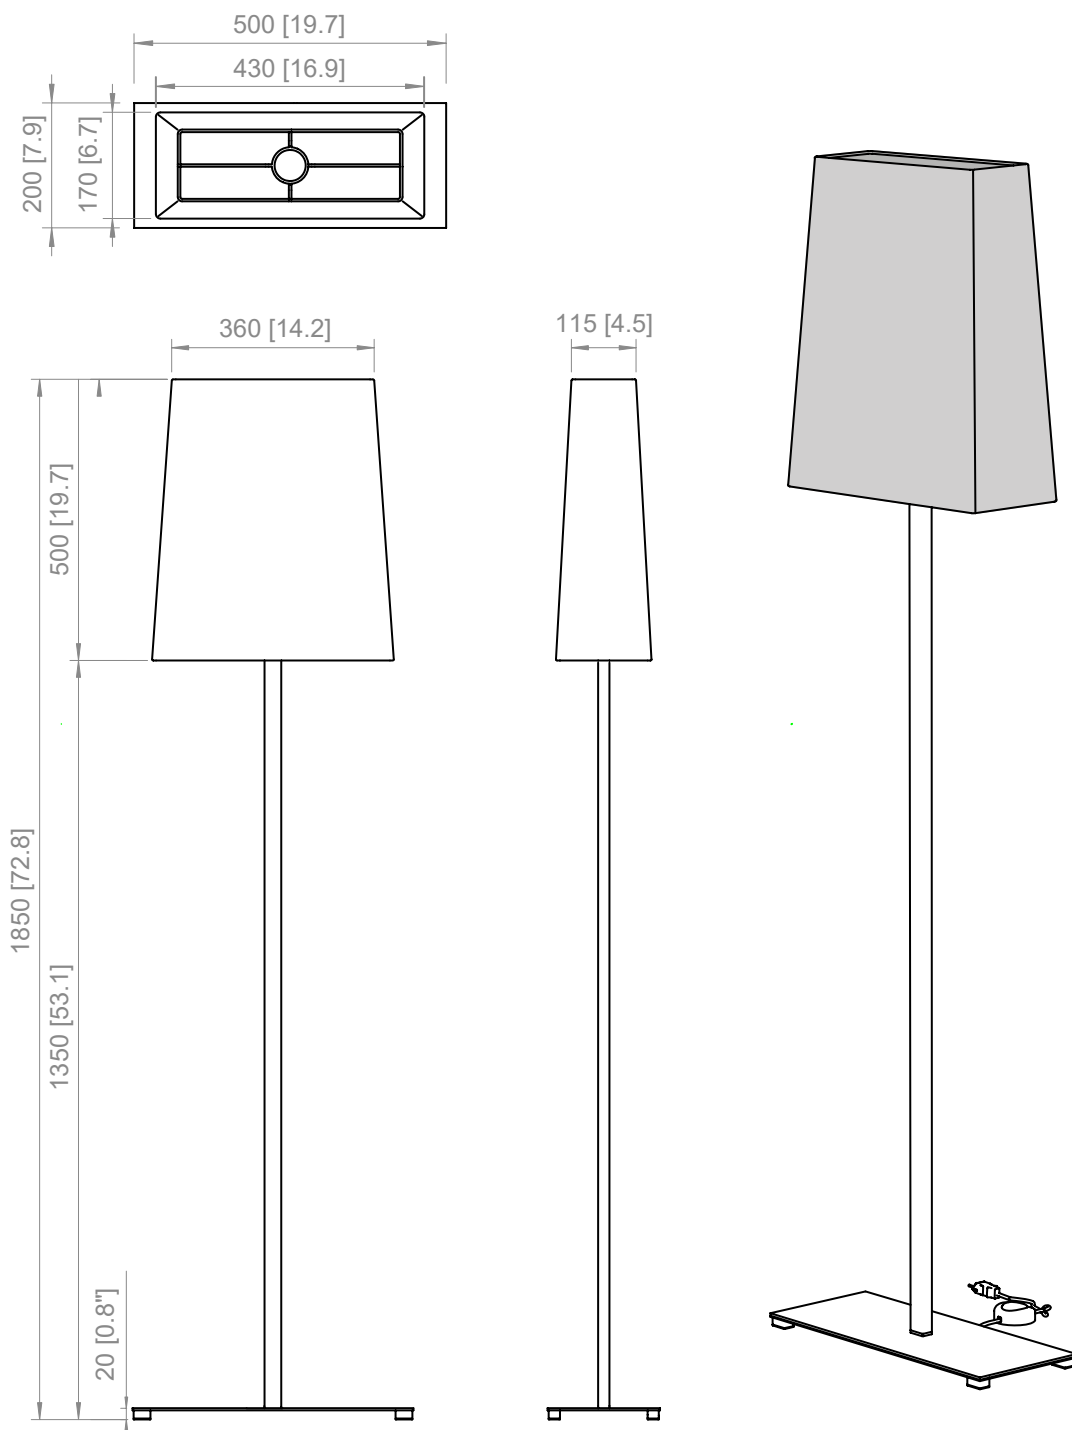

**DIMMABLE**

Available, on demand, dimmer switch on the cable (to use dimmable LED light bulbs only)

**PRODOTTO / PRODUCT**

PESO / WEIGHT  
1,5 kg / 3.3 lbs

**BOX 1**

L: 27 cm / 10.6"  
W: 27 cm / 10.6"  
H: 29 cm / 11.4"

PESO / WEIGHT  
2 kg / 4.4 lbs

**BOX 2**

L: 29 cm / 11.4"  
W: 27 cm / 10.6"  
H: 29 cm / 11.4"

PESO / WEIGHT  
0,5 kg / 1.1 lbs

**PRODOTTO / PRODUCT**

PESO / WEIGHT  
1,5 kg / 3.3 lbs

**BOX 1**

L: 27 cm / 10.6"  
W: 27 cm / 10.6"  
H: 29 cm / 11.4"

PESO / WEIGHT  
2 kg / 4.4 lbs

**BOX 2**

L: 29 cm / 11.4"  
W: 27 cm / 10.6"  
H: 29 cm / 11.4"

PESO / WEIGHT  
0,5 kg / 1.1 lbs

Copyright and/or design rights subsist in this drawing. No part of this drawing may be reproduced in any material form (including photocopying or storing in any medium electronic means, whether or not intentionally and whether or not as part or a larger publication) without the express permission of the copyright owner, Contardi Lighting S.r.l.. Further and without prejudice to the above, this drawing and all information relating thereto is confidential, and shall not be communicated to a third party without the consent of Contardi lighting srl. Contardi lighting srl asserts all rights to be identified as the author of the work and otherwise.