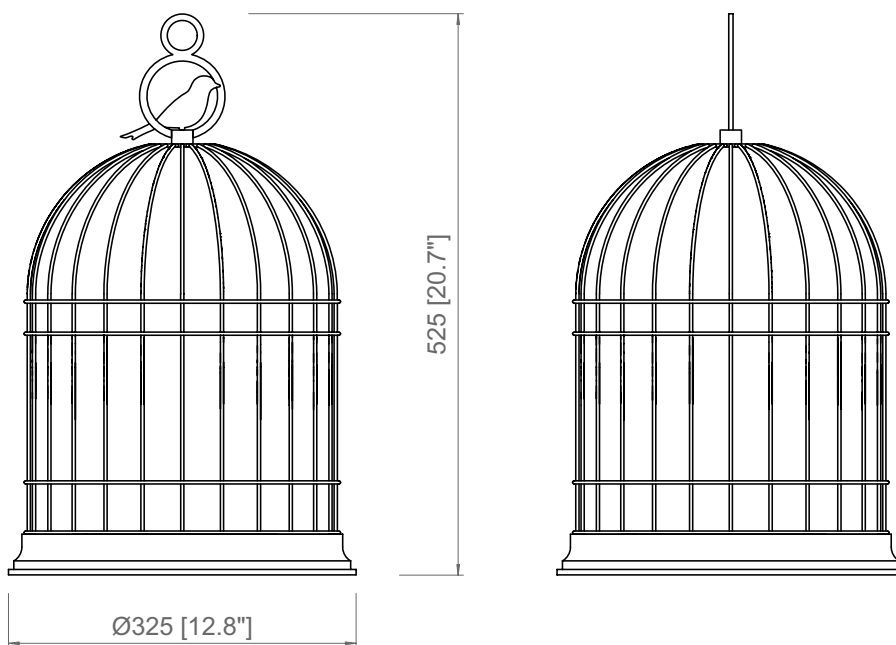

*Freedom reproduces the shape of a cage. Its sign of recognition consists of a metallic bird placed outside the cage with a magnet, in order to symbolize freedom from any constraint. An IP65 outdoor lamp, it is available in the wired or battery version. The offer is completed by a series of black lacquered accessories which expand the possibilities of using the lamp.*

*WIRED version*

E27 T8 Tubular LED  
IP65  
You can use LED light bulbs of  
the highest available wattage

H max. 14,5 cm / 5.7"

**FREEDOM**  
1 X E26 T8  
Tubular LED bulb

*BATTERY version*

Custom LED  
IP65  
Autonomy: 6/8 hours  
Lifestyle cycles: 600  
Charging time: about 4 hours  
Supplied with battery charger

**FREEDOM BATTERY**  
1 X 3W  
Lumen: 400  
2.700 K; CRI: >90

PRODOTTO / PRODUCT

PESO / WEIGHT  
4 kg / 8.8 lbs

BOX 1

L: 40 cm / 15.8"  
W: 40 cm / 15.8"  
H: 60 cm / 23.6"

PESO / WEIGHT  
5 kg / 11 lbs

PRODOTTO / PRODUCT

PESO / WEIGHT  
4 kg / 8.8 lbs

BOX 1

L: 40 cm / 15.8"  
W: 40 cm / 15.8"  
H: 60 cm / 23.6"

PESO / WEIGHT  
5 kg / 11 lbs

PRODOTTO / PRODUCT

PESO / WEIGHT  
1 kg / 2.2 lbs

BOX 1

L: 27 cm / 10.6"  
W: 27 cm / 10.6"  
H: 29 cm / 11.4"