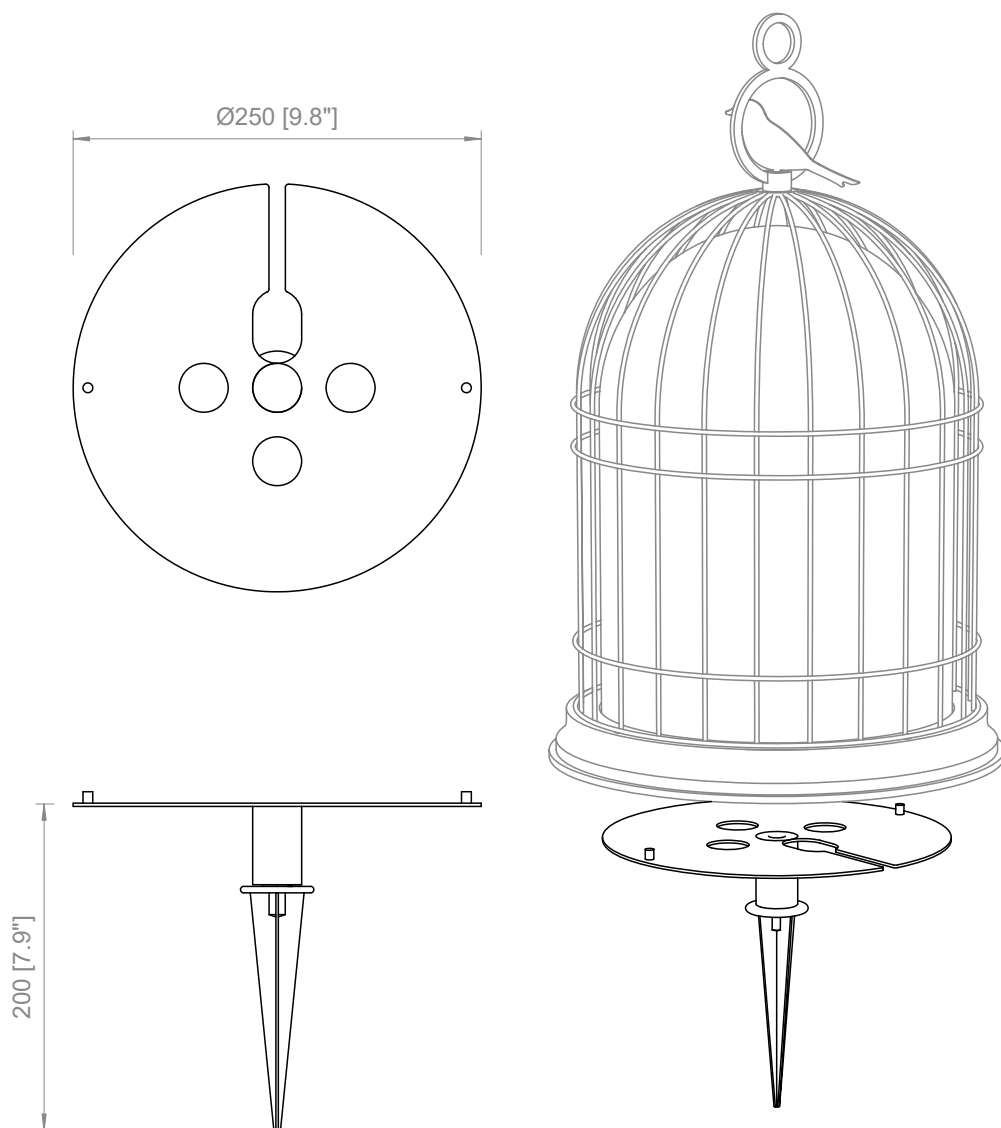

*Freedom reproduces the shape of a cage. Its sign of recognition consists of a metallic bird placed outside the cage with a magnet, in order to symbolize freedom from any constraint. An IP65 outdoor lamp, it is available in the wired or battery version. The offer is completed by a series of black lacquered accessories which expand the possibilities of using the lamp.*

**FREEDOM BATTERY**  
1 X 3W  
Lumen: 400  
2.700 K; CRI: >90

PRODOTTO / PRODUCT

PESO / WEIGHT  
4 kg / 8.8 lbs

BOX 1

L: 40 cm / 15.8"  
W: 40 cm / 15.8"  
H: 60 cm / 23.6"

PESO / WEIGHT  
5 kg / 11 lbs

PRODOTTO / PRODUCT

PESO / WEIGHT  
4 kg / 8.8 lbs

BOX 1

L: 40 cm / 15.8"  
W: 40 cm / 15.8"  
H: 60 cm / 23.6"

PESO / WEIGHT  
5 kg / 11 lbs

PRODOTTO / PRODUCT

PESO / WEIGHT  
1 kg / 2.2 lbs

BOX 1

L: 27 cm / 10.6"  
W: 27 cm / 10.6"  
H: 29 cm / 11.4"

PESO / WEIGHT  
1,5 kg / 3.3 lbs

**PRODOTTO / PRODUCT**

PESO / WEIGHT  
14 kg / 30.8 lbs

**BOX 1**

L: 44 cm / 17.3"  
W: 23 cm / 9"  
H: 165 cm / 64.9"

PESO / WEIGHT  
6 kg / 13.2 lbs

**BOX 2**

L: 43 cm / 16.9"  
W: 43 cm / 16.9"  
H: 17 cm / 6.7"