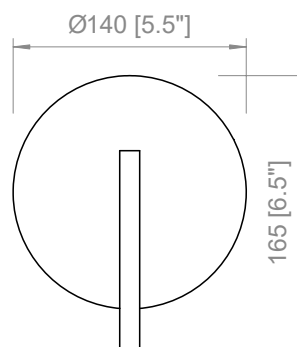

**FREEDOM BATTERY**  
1 X 3W  
Lumen: 400  
2.700 K; CRI: >90

PRODOTTO / PRODUCT

PESO / WEIGHT  
4 kg / 8.8 lbs

BOX 1

L: 40 cm / 15.8"  
W: 40 cm / 15.8"  
H: 60 cm / 23.6"

PESO / WEIGHT  
5 kg / 11 lbs

PRODOTTO / PRODUCT

PESO / WEIGHT  
4 kg / 8.8 lbs

BOX 1

L: 40 cm / 15.8"  
W: 40 cm / 15.8"  
H: 60 cm / 23.6"

PESO / WEIGHT  
5 kg / 11 lbs

PRODOTTO / PRODUCT

PESO / WEIGHT  
1 kg / 2.2 lbs

BOX 1

L: 27 cm / 10.6"  
W: 27 cm / 10.6"  
H: 29 cm / 11.4"

PESO / WEIGHT  
1,5 kg / 3.3 lbs

**PRODOTTO / PRODUCT**

PESO / WEIGHT  
14 kg / 30.8 lbs

**BOX 1**

L: 44 cm / 17.3"  
W: 23 cm / 9"  
H: 165 cm / 64.9"

PESO / WEIGHT  
6 kg / 13.2 lbs

**BOX 2**

L: 43 cm / 16.9"  
W: 43 cm / 16.9"  
H: 17 cm / 6.7"

PESO / WEIGHT  
11 kg / 24.2 lbs

PRODOTTO / PRODUCT

PESO / WEIGHT  
2 kg / 4.4 lbs

BOX 1

L: 23 cm / 9"  
W: 37 cm / 14.5"  
H: 23 cm / 9"

PESO / WEIGHT  
3 kg / 6.6 lbs

Copyright and/or design rights subsist in this drawing. No part of this drawing may be reproduced in any material form (including photocopying or storing in any medium electronic means, whether or not intentionally and whether or not as part or a larger publication) without the express permission of the copyright owner, Contardi Lighting S.r.l.. Further and without prejudice to the above, this drawing and all information relating thereto is confidential, and shall not be communicated to a third party without the consent of Contardi lighting srl. Contardi lighting srl asserts all rights to be identified as the author of the work and otherwise.