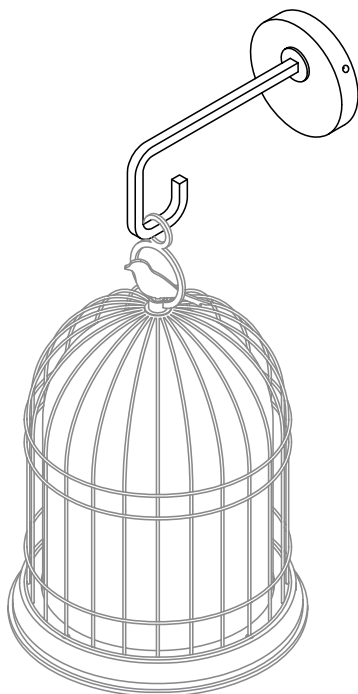

*Freedom reproduces the shape of a cage. Its sign of recognition consists of a metallic bird placed outside the cage with a magnet, in order to symbolize freedom from any constraint. An IP65 outdoor lamp, it is available in the wired or battery version. The offer is completed by a series of black lacquered accessories which expand the possibilities of using the lamp.*

PESO / WEIGHT  
4 kg / 8.8 lbs

BOX 1

L: 40 cm / 15.8"  
W: 40 cm / 15.8"  
H: 60 cm / 23.6"

PESO / WEIGHT  
5 kg / 11 lbs

PRODOTTO / PRODUCT

PESO / WEIGHT  
1 kg / 2.2 lbs

BOX 1

L: 27 cm / 10.6"  
W: 27 cm / 10.6"  
H: 29 cm / 11.4"

PESO / WEIGHT  
1,5 kg / 3.3 lbs

**PRODOTTO / PRODUCT**

PESO / WEIGHT  
14 kg / 30.8 lbs

**BOX 1**

L: 44 cm / 17.3"  
W: 23 cm / 9"  
H: 165 cm / 64.9"

PESO / WEIGHT  
6 kg / 13.2 lbs

**BOX 2**

L: 43 cm / 16.9"  
W: 43 cm / 16.9"  
H: 17 cm / 6.7"

PESO / WEIGHT  
11 kg / 24.2 lbs

PRODOTTO / PRODUCT

PESO / WEIGHT  
2 kg / 4.4 lbs

BOX 1

L: 23 cm / 9"  
W: 37 cm / 14.5"  
H: 23 cm / 9"

PESO / WEIGHT  
3 kg / 6.6 lbs

Copyright and/or design rights subsist in this drawing. No part of this drawing may be reproduced in any material form (including photocopying or storing in any medium electronic means, whether or not intentionally and whether or not as part or a larger publication) without the express permission of the copyright owner, Contardi Lighting S.r.l.. Further and without prejudice to the above, this drawing and all information relating thereto is confidential, and shall not be communicated to a third party without the consent of Contardi lighting srl. Contardi lighting srl asserts all rights to be identified as the author of the work and otherwise.