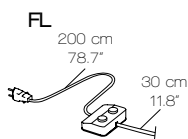

**TA**

Interruttore On-Off
On-Off switch
L: 30 + 200 cm
L: 11.8" + 78.7"

**FONTE LUMINOSA / LIGHT SOURCE**

E27 LED

FL / SO

3 X E27
Lampadine LED
LED light bulbs

TA MEDIUM / TA LARGE

1 X E27
Lampadine LED
LED light bulbs

Available, on demand, dimmer switch on the cable (to use dimmable LED light bulbs only)

PRODOTTO / PRODUCT

PESO / WEIGHT
9 kg / 19.8 lbs

BOX 1

L: 52 cm / 20.5"
W: 52 cm / 20.5"
H: 32 cm / 12.6"

PESO / WEIGHT
4 kg / 8.8 lbs