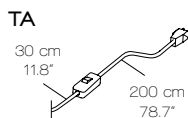

**TA**

Interruttore On-Off
On-Off switch
L: 30 + 200 cm
L: 11.8" + 78.7"

**FONTE LUMINOSA / LIGHT SOURCE**

E27 LED

FL / SO

3 X E27
Lampadine LED
LED light bulbs

TA MEDIUM / TA LARGE

1 X E27
Lampadine LED
LED light bulbs