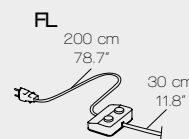

Audrey

USA / CABLE - SWITCH

Black cable

SO

H: 78.7"

FL

Double On-Off switch
Double switching
L: 11.8" + 78.7"

**TA**

On-Off switch
L: 11.8" + 78.7"

**USA / LIGHT SOURCE**

E26 LED

FL / SO

3 X E26
LED light bulbs

TA MEDIUM / TA LARGE

1 X E26
LED light bulbs

DIMMABLE**TA**

Available, on demand, dimmer switch on the cable (to use dimmable LED light bulbs only)

PRODOTTO / PRODUCT

PESO / WEIGHT
9 kg / 19.8 lbs

BOX 1

L: 52 cm / 20.5"
W: 52 cm / 20.5"
H: 32 cm / 12.6"

PESO / WEIGHT
4 kg / 8.8 lbs