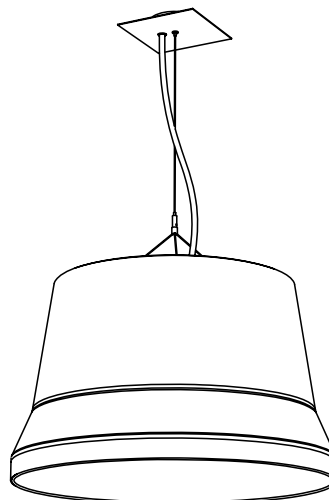

Audrey

USA / CABLE - SWITCH

Black cable

SO

H: 78.7"

FL

Double On-Off switch
Double switching
L: 11.8" + 78.7"

**TA**

On-Off switch
L: 11.8" + 78.7"

**USA / LIGHT SOURCE**

E26 LED

FL / SO

3 X E26
LED light bulbs

TA MEDIUM / TA LARGE

1 X E26
LED light bulbs

DIMMABLE**TA**

Available, on demand, dimmer switch on the cable (to use dimmable LED light bulbs only)

PRODOTTO / PRODUCT

PESO / WEIGHT
9 kg / 19.8 lbs

BOX 1

L: 52 cm / 20.5"
W: 52 cm / 20.5"
H: 32 cm / 12.6"

PESO / WEIGHT
4 kg / 8.8 lbs