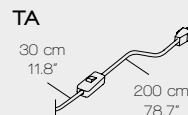

USA / LIGHT SOURCE

E26 LED

FL / SO

3 X E26
LED light bulbs

TA MEDIUM / TA LARGE

1 X E26
LED light bulbs

DIMMABLE

TA

Available, on demand, dimmer switch on the cable (to use dimmable LED light bulbs only)