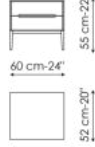

# Data sheet

Bedside table low with one drawer

Width: 60cm  
Depth: 52cm  
Height: 45cm

Bedside table high with one drawer

Width: 60cm  
Depth: 52cm  
Height: 55cm

Bedside table low with two drawers

Width: 60cm  
Depth: 52cm  
Height: 55cm

Bedside table high with two drawers

Width: 60cm  
Depth: 52cm  
Height: 65cm

Drawer chest

Width: 120cm  
Depth: 52cm  
Height: 90cm

Highboy

Width: 60cm  
Depth: 52cm  
Height: 135cm