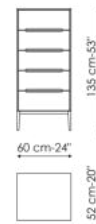

# Data sheet

Bedside table low with one drawer

Width: 60cm  
Depth: 52cm  
Height: 45cm

Bedside table high with one drawer

Width: 60cm  
Depth: 52cm  
Height: 55cm

Bedside table low with two drawers

Width: 60cm  
Depth: 52cm  
Height: 55cm

Bedside table high with two drawers

Width: 60cm  
Depth: 52cm  
Height: 65cm

Drawer chest

Width: 120cm  
Depth: 52cm  
Height: 90cm

Highboy

Width: 60cm  
Depth: 52cm  
Height: 135cm