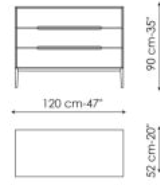

# Data sheet

Bedside table low with one drawer

Width: 60cm  
Depth: 52cm  
Height: 45cm

Bedside table high with one drawer

Width: 60cm  
Depth: 52cm  
Height: 55cm

Bedside table low with two drawers

Width: 60cm  
Depth: 52cm  
Height: 55cm

Bedside table high with two drawers

Width: 60cm  
Depth: 52cm  
Height: 65cm

Drawer chest

Width: 120cm  
Depth: 52cm  
Height: 90cm

Highboy

Width: 60cm  
Depth: 52cm  
Height: 135cm