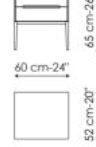

# Data sheet

Bedside table low with one drawer

Width: 60cm  
Depth: 52cm  
Height: 45cm

Bedside table high with one drawer

Width: 60cm  
Depth: 52cm  
Height: 55cm

Bedside table low with two drawers

Width: 60cm  
Depth: 52cm  
Height: 55cm

Bedside table high with two drawers

Width: 60cm  
Depth: 52cm  
Height: 65cm

Drawer chest

Width: 120cm  
Depth: 52cm  
Height: 90cm

Highboy

Width: 60cm  
Depth: 52cm  
Height: 135cm