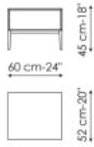

# Data sheet

Bedside table low with one drawer

Width: 60cm  
Depth: 52cm  
Height: 45cm

Bedside table high with one drawer

Width: 60cm  
Depth: 52cm  
Height: 55cm

Bedside table low with two drawers

Width: 60cm  
Depth: 52cm  
Height: 55cm

Bedside table high with two drawers

Width: 60cm  
Depth: 52cm  
Height: 65cm

Drawer chest

Width: 120cm  
Depth: 52cm  
Height: 90cm

Highboy

Width: 60cm  
Depth: 52cm  
Height: 135cm