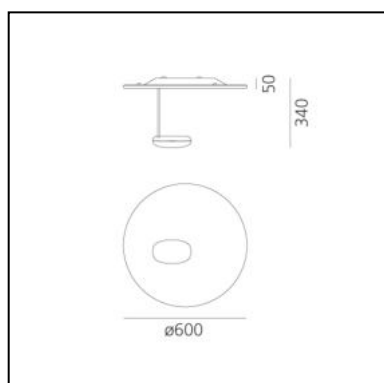

Droplet Mini Wall/Ceiling LED 3000K

Ross Lovegrove

IP20      Dimmerable: 

LUMINAIRE

- Watt: **29W**
- Voltage: **220V-240V**
- Delivered lumens output: **1249lm**
- CCT: **3000K**
- Efficiency: **44%**
- Efficacy: **43.09lm/W**
- CRI: **90**
- Dimmable Typology: **Push**

DESCRIPTION

Wall/ceiling lamp, extending the range of Droplet series.
Materials: die-cast aluminium lighting unit; painted die-cast aluminium reflector.

PRODUCT CODE: 1471110A

FEATURES

- Article Code: **1471110A**
- Colour: **Polished chrome / Aluminium**
- Installation: **WallCeiling**
- Material: **Aluminium, steel**
- Series: **Design Collection, Hydro**
- Environment: **Indoor**
- Area contract: **Hospitality**
- Emission: **Indirect**
- design by: **Ross Lovegrove**

DIMENSIONS

- Height: **cm 34**
- Diameter: **cm 60**
- Impact Resistance: **N/D**
- Glow Wire Test: **960°**

SOURCES INCLUDED

- Category: **Led**
- Number: **1**
- Watt: **29 W**
- Delivered lumens output: **1087 lm**
- Color temperature (K): **3000K**