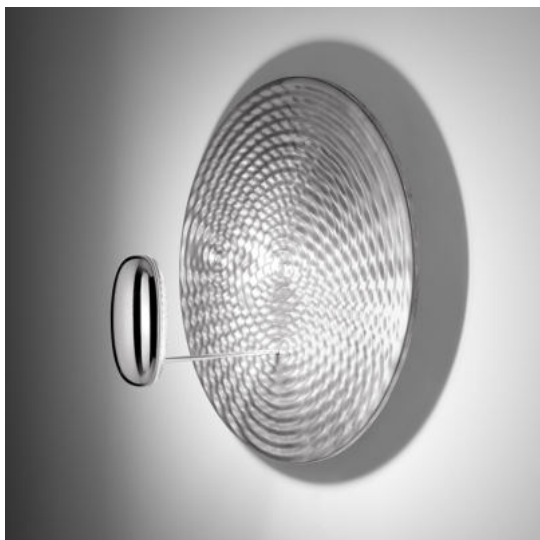

Droplet Mini Wall/Ceiling LED 3000K

Ross Lovegrove

IP20      Dimmerable: 

LUMINAIRE

- Watt: **29W**
- Voltage: **220V-240V**
- Delivered lumens output: **1249lm**
- CCT: **3000K**
- Efficiency: **44%**
- Efficacy: **43.09lm/W**
- CRI: **90**
- Dimmable Typology: **Push**

DESCRIPTION

Wall/ceiling lamp, extending the range of Droplet series.
Materials: die-cast aluminium lighting unit; painted die-cast aluminium reflector.

PRODUCT CODE: 1471110A

FEATURES

- Article Code: **1471110A**
- Colour: **Polished chrome / Aluminium**
- Installation: **WallCeiling**
- Material: **Aluminium, steel**
- Series: **Design Collection, Hydro**
- Environment: **Indoor**
- Area contract: **Hospitality**
- Emission: **Indirect**
- design by: **Ross Lovegrove**

DIMENSIONS

- Height: **cm 34**
- Diameter: **cm 60**
- Impact Resistance: **N/D**
- Glow Wire Test: **960°**

SOURCES INCLUDED

- Category: **Led**
- Number: **1**
- Watt: **29 W**
- Delivered lumens output: **1087 lm**
- Color temperature (K): **3000K**