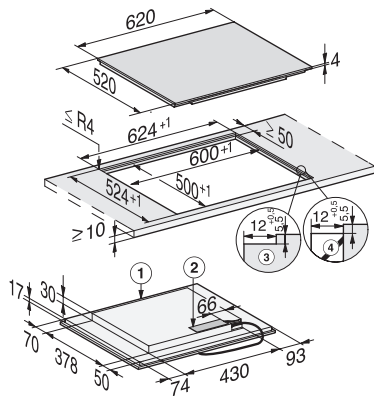

KM 7464 FL
 Induction hob with onset controls
 with PowerFlex cooking area for maximum power output

EAN: 4002516149255 / Material number: 11144030 / Old Material Number: 26746470GB

Minute minder	•
Safety switch-off	•
Individual setting options (e.g. buzzers)	•
Efficiency and sustainability	
Power rating in off mode in W	0.5
Power rating in standby mode in W	1.0
Power rating in networked standby in W	2.0
Time until automatic switch to off mode in min	20
Time until automatic switch to standby in min	20
Time until automatic switch to networked standby in min	20
Cleaning convenience	
Easy to clean ceramic glass	•
Safety	
Safety switch-off	•
Lock function	•
System lock	•
Integrated cooling fan	•
Overheating protection	•
Residual heat indicator	•
Technical data	
Dimensions in mm (width)	620
Dimensions in mm (height)	51
Dimensions in mm (depth)	520
Cutout dimensions in mm (width) with surface-mounted installation	600
Casing height incl. connection box in mm	51
Cutout dimensions in mm (depth) with surface-mounted installation	500
Internal cutout dimensions in mm (width) with flush installation	600
Internal cutout dimensions in mm (depth) with flush installation	500
Weight in kg	11
External cutout dimensions in mm (width) with flush installation	624
External cutout dimensions in mm (depth) with flush installation	524
Total rated load in kW	7.30
Length of supply lead in m	1.4
Voltage in V	230
Frequency in Hz	50-60
Accessories supplied	
Number of mains cables with plug	Yes

KM 7464 FL

Induction hob with onset controls

with PowerFlex cooking area for maximum power output

KM 7464 FL, KM 7465 FL (installation drawings)

1) Front, 2) Mains connection box with mains connection cable, L = 1440 mm, 3) Stepped cut-out natural stone worktop, 4) Wood support 12 mm (not supplied),

KM 7464 FL, KM 7465 FL (installation drawings) onset

1) at the front 2) Mains connection box with mains connection cable, L = 1440 mm,