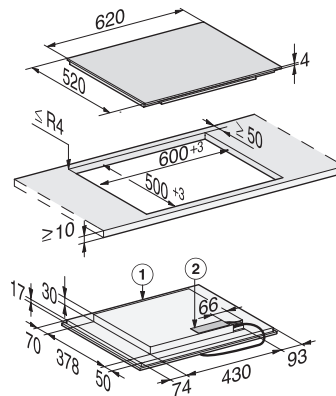

KM 7464 FL
 Induction hob with onset controls
 with PowerFlex cooking area for maximum power output

EAN: 4002516149255 / Material number: 11144030 / Old Material Number: 26746470GB

Minute minder	•
Safety switch-off	•
Individual setting options (e.g. buzzers)	•
Efficiency and sustainability	
Power rating in off mode in W	0.5
Power rating in standby mode in W	1.0
Power rating in networked standby in W	2.0
Time until automatic switch to off mode in min	20
Time until automatic switch to standby in min	20
Time until automatic switch to networked standby in min	20
Cleaning convenience	
Easy to clean ceramic glass	•
Safety	
Safety switch-off	•
Lock function	•
System lock	•
Integrated cooling fan	•
Overheating protection	•
Residual heat indicator	•
Technical data	
Dimensions in mm (width)	620
Dimensions in mm (height)	51
Dimensions in mm (depth)	520
Cutout dimensions in mm (width) with surface-mounted installation	600
Casing height incl. connection box in mm	51
Cutout dimensions in mm (depth) with surface-mounted installation	500
Internal cutout dimensions in mm (width) with flush installation	600
Internal cutout dimensions in mm (depth) with flush installation	500
Weight in kg	11
External cutout dimensions in mm (width) with flush installation	624
External cutout dimensions in mm (depth) with flush installation	524
Total rated load in kW	7.30
Length of supply lead in m	1.4
Voltage in V	230
Frequency in Hz	50-60
Accessories supplied	
Number of mains cables with plug	Yes

KM 7464 FL

Induction hob with onset controls

with PowerFlex cooking area for maximum power output

KM 7464 FL, KM 7465 FL (installation drawings)

1) Front, 2) Mains connection box with mains connection cable, L = 1440 mm, 3) Stepped cut-out natural stone worktop, 4) Wood support 12 mm (not supplied),

KM 7464 FL, KM 7465 FL (installation drawings) onset

1) at the front 2) Mains connection box with mains connection cable, L = 1440 mm,