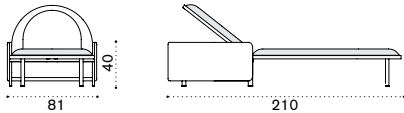

→ 44

ESLEWNFD43T5 Tight natwick + warmwhite + p. teak

ESCULEAW25 Mattress, nature white

COVER311 Rain cover 83 x 212 h40