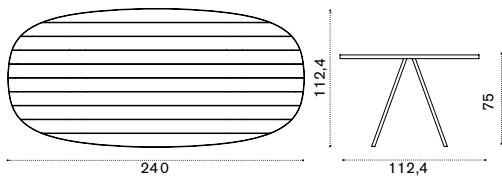

→ 55 → 8

ESTPOD43T5 Warmwhite + pickled teak

ESTPODGT5 Dark grey + pickled teak

COVER218 Rain cover 241 x 113 h74

Esedra

Luca Nichetto
Collection composed of: 3 seater sofa / lounge armchair / coffee table / square, rectangular and oval dining table / dining armchair / sunbed.