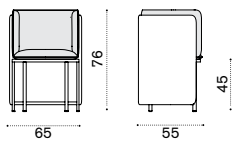

Sun lounger

→ 44

ESLEWNFD43T5 Tight natwick + warmwhite + p. teak

ESCULEAW25 Mattress, nature white

COVER311 Rain cover 83 x 212 h40

Dining armchair

→ 13

| Item | Description |
|--------------|---------------------------|
| ESPDH1WNFD43 | Tight natwick + warmwhite |
| ESPDH1WNFDG | Tight natwick + dark grey |