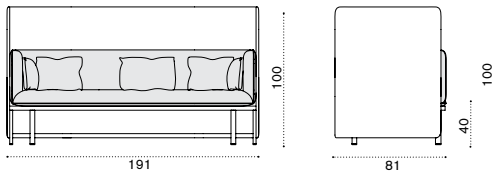

3 seater sofa

→ 50

- ESD3H1WNFD43 Tight natwick + warmwhite
- ESD3H1WNFDG Tight natwick + dark grey
- ESD3H1WNHD43 Wide natwick + warmwhite
- ESD3H1WNHDG Wide natwick + dark grey
- ESCUD3AW25 Cushions, seat+5 back, nature white
- ESCUD3AW28 Cushions, seat+5 back, black stone
- COVER212 Rain cover 192 x 82 h68

Esedra

Luca Nichetto
Collection composed of: 3 seater sofa / lounge armchair / coffee table / square, rectangular and oval dining table / dining armchair / sun lounger.

3 seater high back sofa

→ 53

| Item | Description |
|--------------|-------------------------------------|
| ESD3H2WNFD43 | Tight natwick + warmwhite |
| ESD3H2WNFDG | Tight natwick + dark grey |
| ESD3H2WNHD43 | Wide natwick + warmwhite |
| ESD3H2WNHDG | Wide natwick + dark grey |
| ESCUD3AW25 | Cushions, seat+5 back, nature white |
| ESCUD3AW28 | Cushions, seat+5 back, black stone |
| ESCUTEA25 | Headrest cushion, nature white |
| ESCUTEA28 | Headrest cushion, black stone |
| COVER213 | Rain cover 192 x 82 h99 |