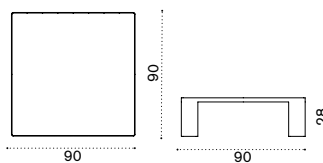

Square coffee table 90x90

ESTCQD43T5	Warmwhite + pickled teak
ESTCQDGT5	Dark grey + pickled teak
ESTCQD43LN	Warmwhite + slate grey
ESTCQDGLN	Dark grey + slate grey
ESTCQD43LG	Warmwhite + dove grey
ESTCQDGLG	Dark grey + dove grey
COVER214	Rain cover 91 x 91 h27

Teak → 19 | Ceramic-stone → 21