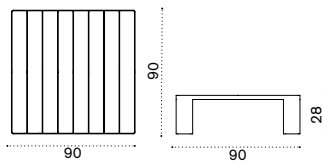

Square coffee table 90x90

ESTCQD43T5	Warmwhite + pickled teak
ESTCQDGT5	Dark grey + pickled teak
ESTCQD43LN	Warmwhite + slate grey
ESTCQDGLN	Dark grey + slate grey
ESTCQD43LG	Warmwhite + dove grey
ESTCQDGLG	Dark grey + dove grey
COVER214	Rain cover 91 x 91 h27

Teak → 19 | Ceramic-stone → 21