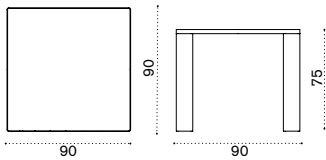

Esedra

Luca Nichetto
Collection composed of: 3 seater sofa / lounge armchair / coffee table / square, rectangular and oval dining table / dining armchair / sunbed.

Square dining table 90x90

Teak → 20 | Ceramic-stone → 25 → 4

Item	Description
ESTPQD43T5	Warmwhite + pickled teak
ESTPQDGT5	Dark grey + pickled teak
ESTPQD43LN	Warmwhite + slate grey
ESTPQDGLN	Dark grey + slate grey
ESTPQD43LG	Warmwhite + dove grey
ESTPQDGLG	Dark grey + dove grey
COVER124	Rain cover 91 x 91 h75

Rectangular dining table 200x99