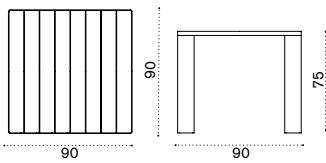

Esedra

Luca Nichetto
Collection composed of: 3 seater sofa / lounge armchair / coffee table / square, rectangular and oval dining table / dining armchair / sunbed.

Square dining table 90x90

Teak → 20 | Ceramic-stone → 25 → 4

Item	Description
ESTPQD43T5	Warmwhite + pickled teak
ESTPQDGT5	Dark grey + pickled teak
ESTPQD43LN	Warmwhite + slate grey
ESTPQDGLN	Dark grey + slate grey
ESTPQD43LG	Warmwhite + dove grey
ESTPQDGLG	Dark grey + dove grey
COVER124	Rain cover 91 x 91 h75

Rectangular dining table 200x99