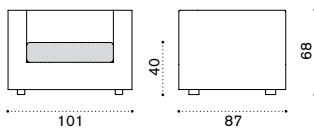

→ 24,5

● CBPOW20

Bark

● CBPOW21

White

● CBCUPOA1

Cushion (seat+back), ivory

● CBCUPOA12

Cushion (seat+back), dove grey

● COVER119

Rain cover 102 x 88 h67