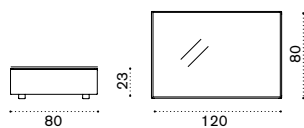

→ 22

CBTCRW20	Bark
CBTCRW21	White
COVER115	Rain cover 121 x 91 h23

Sunbed