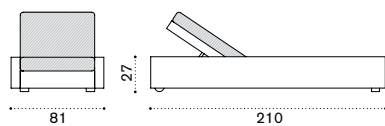

→ 39,5

CBLEW20	Bark
CBLEW21	White
CBCULEA1	Mattress, ivory, H 10 D 64 L 205
CBCULEA12	Mattress, dove grey, H 10 D 64 L 205
COVER160	Rain cover 211 x 82 h26

Double sunbed