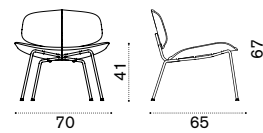

Agave

Mattia Albicini
Collection composed of: lounge chair
/ square, round coffee table / dining chair
/ square, round, rectangular dining table.

Material - Frame

Fabrics

Fabrics

Rain cover

Lounge chair

$\frac{kg}{kg}$ → 8

Coffee table 65x65

$\frac{kg}{kg}$ → 9 | $\frac{kg}{kg}$ → 20

Coffee table Ø 110

Dining chair

$\frac{kg}{kg}$ → 6

Square dining table 90x90

$\frac{kg}{kg}$ → 23 | $\frac{kg}{kg}$ → 4

Round dining table Ø 110

$\frac{kg}{kg}$ → 25 | $\frac{kg}{kg}$ → 5

Rectangular dining table 200x100

$\frac{kg}{kg}$ → 45 | $\frac{kg}{kg}$ → 8

Item	Description
● ● AGTCQB48T1	Sepia black + teak
● COVER303	Rain cover 67 x 67 h37
● ● AGTCTB48T1	Coffee table Ø 110, sepia black + teak
● COVER314	Rain cover Ø 112 h37
● ● AGSEB48T1	Sepia black + teak
● ● AGCUSESASW28	Cushion, shaped, black stone
● AGCUSESPP35	Cushion, shaped, geometric terra
● AGCUSESPP36	Cushion, shaped, geometric marine
● COVER301	Rain cover 50 x 55 h80