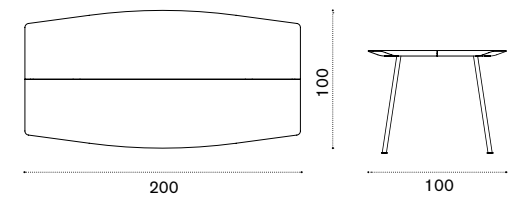

Coffee table 65x65

$\frac{kg}{kg}$ → 9 | $\frac{kg}{kg}$ → 20

Coffee table Ø 110

Dining chair

$\frac{kg}{kg}$ → 6

Square dining table 90x90

$\frac{kg}{kg}$ → 23 | $\frac{kg}{kg}$ → 4

Round dining table Ø 110

$\frac{kg}{kg}$ → 25 | $\frac{kg}{kg}$ → 5

Rectangular dining table 200x100

$\frac{kg}{kg}$ → 45 | $\frac{kg}{kg}$ → 8

Item	Description
● ● AGTCQB48T1	Sepia black + teak
● COVER303	Rain cover 67 x 67 h37
● ● AGTCTB48T1	Coffee table Ø 110, sepia black + teak
● COVER314	Rain cover Ø 112 h37
● ● AGSEB48T1	Sepia black + teak
● ● AGCUSESASW28	Cushion, shaped, black stone
● AGCUSESPP35	Cushion, shaped, geometric terra
● AGCUSESPP36	Cushion, shaped, geometric marine
● COVER301	Rain cover 50 x 55 h80