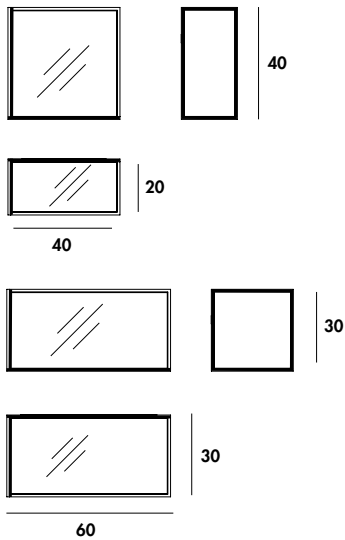

Gallery

Teca con struttura in metallo laccato nelle finiture brunito, caffè o nero.
Ripiano e schiena in specchio fumé o bronzo.

Display case/shelf with structure in lacquered metal, mocha, black or
burnished finish. Shelf and back available in smoked or bronzed mirror.

Models & Dimensions

40x20x40h
60x30x30h

Finiture specchi / Mirror finishes

Specchio/Mirror

SFSP

SBSP

Finiture struttura / Structure finishes

Metallo laccato/Lacquered metal