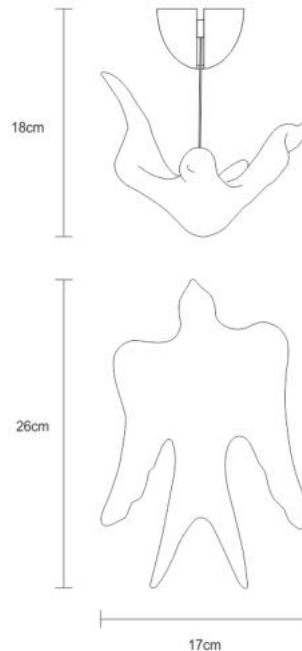

TECHNICAL DRAWING

SERIP

TECHNICAL SPECIFICATIONS

MEASUREMENTS

FIXTURE SIZE & WEIGHT

Width 17cm / 7in

Height 10cm / 4in

Length 26cm / 10in