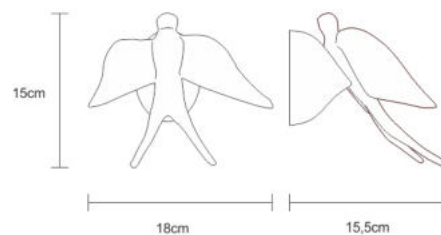

TECHNICAL DRAWING