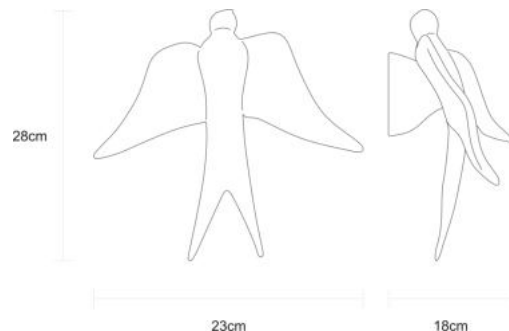

TECHNICAL DRAWING