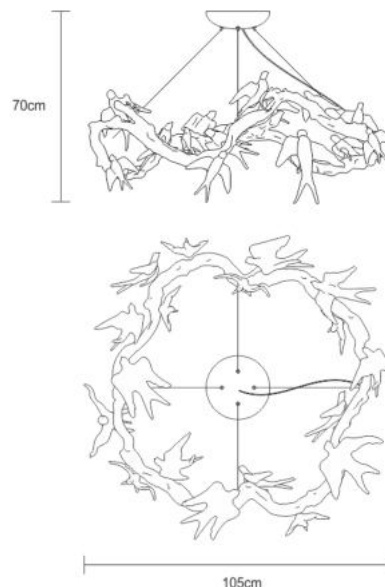

TECHNICAL DRAWING

SERIP

TECHNICAL SPECIFICATIONS

MEASUREMENTS

Height 50cm / 20in

OAH Overall Height Min 70cm / 28in

OAH Overall Height Max 330cm / 130in

Weight 50kg / 110lb