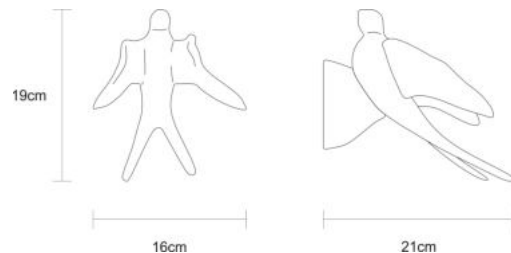

TECHNICAL DRAWING