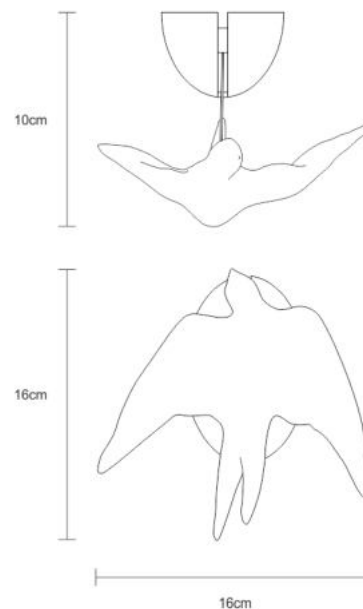

TECHNICAL DRAWING

SERIP

TECHNICAL SPECIFICATIONS

MEASUREMENTS

FIXTURE SIZE & WEIGHT

Width 16cm / 6in

Height 6cm / 2in

Length 16cm / 6in