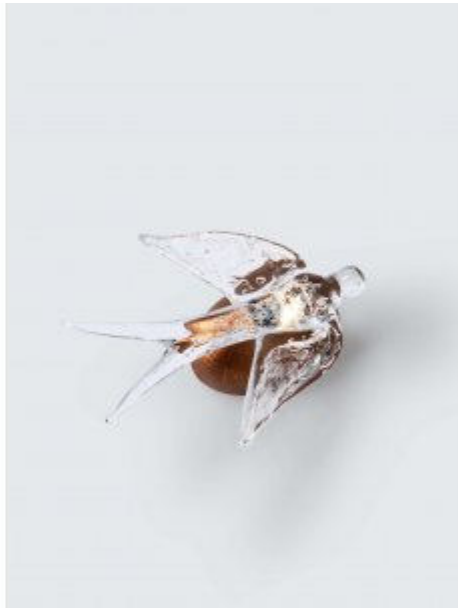

SERIP

SERIP

Voa Tytleri Medium

REFERENCE AP1513/1

DESCRIPTION

Inspired by Portuguese soul and a dramatic game of shadows and light. This marvellous species of swallows known as "Hirundo Rustica" presents spectacular ballets where they paint the skies like ballerinas. Their funnel-shaped bodies are also a Portuguese icon, which translates our soul in movements and shapes. The unfindable configurations that they perform allow this singular collection to create beautiful visual compositions. Either in suspension or standing on the walls, they create a dramatic game of shadows and light. Also, they can stay aligned, side by side, in an extreme organic and sharp textured tree branch creating extraordinary contrasts with the smooth and fluid shapes of their bodies. Ideal for any orientation composition, creating games of shadows and light for classic and contemporary interiors. Perfect for hospitality projects.