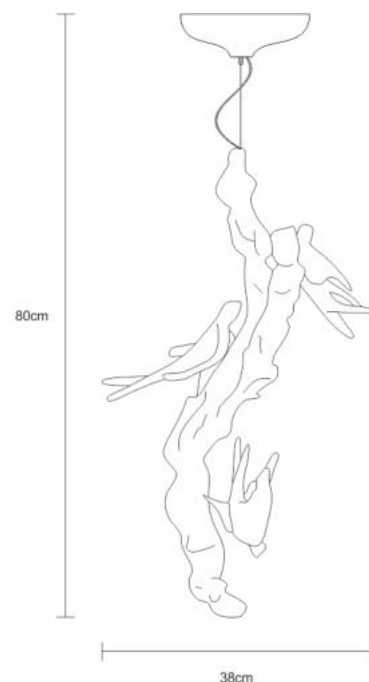

TECHNICAL DRAWING

SERIP

TECHNICAL SPECIFICATIONS

MEASUREMENTS

Height 60cm / 24in

OAH Overall Height Min 80cm / 31in

OAH Overall Height Max 350cm / 138in

PACKAGE SIZE & WEIGHT