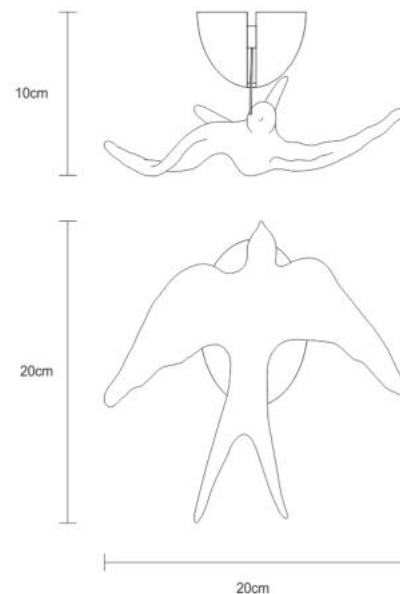

TECHNICAL DRAWING

SERIP

TECHNICAL SPECIFICATIONS

MEASUREMENTS

FIXTURE SIZE & WEIGHT

Width 20cm / 8in

Height 7cm / 3in

Length 20cm / 8in