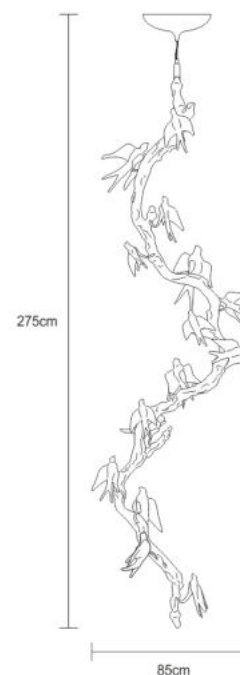

TECHNICAL DRAWING

SERIP

TECHNICAL SPECIFICATIONS

MEASUREMENTS

Height 250cm / 98in
OAH Overall Height Min 275cm / 108in
OAH Overall Height Max 525cm / 207in
Weight 40kg / 88lb

PACKAGE SIZE & WEIGHT

(m)Package 1/2 0.70cm x 0.84cm x 2.70cm
=1.59CBM
(in)Package 1/2 0.28in x 0.33in x 1.06in
=56.06US GAL