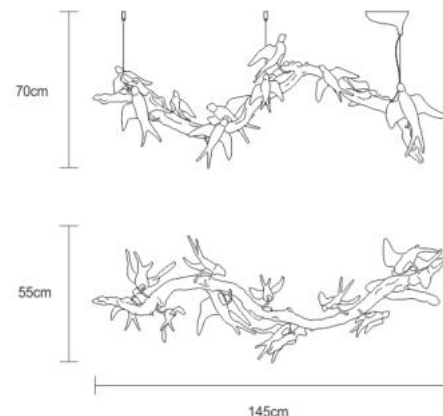

TECHNICAL DRAWING

SERIP

TECHNICAL SPECIFICATIONS

MEASUREMENTS

FIXTURE SIZE & WEIGHT

Width 55cm / 22in

Height 55cm / 22in

Length 145cm / 57in