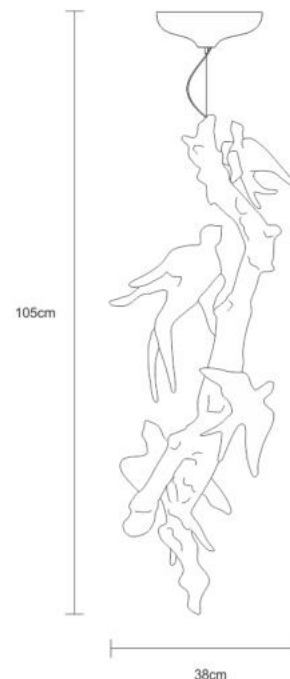

TECHNICAL DRAWING

SERIP

TECHNICAL SPECIFICATIONS

MEASUREMENTS

Height 85cm / 33in

OAH Overall Height Min 105cm / 41in

OAH Overall Height Max 355cm / 140in

Weight 15kg / 33lb