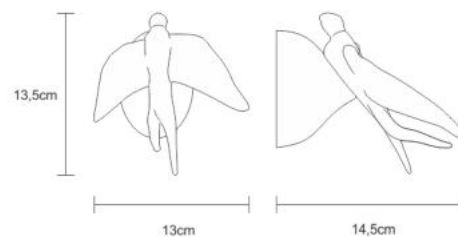

TECHNICAL DRAWING