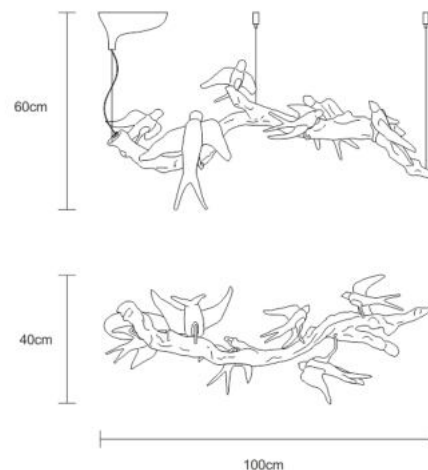

TECHNICAL DRAWING

SERIP

TECHNICAL SPECIFICATIONS

MEASUREMENTS

FIXTURE SIZE & WEIGHT

Width 40cm / 16in

Height 45cm / 18in

Length 100cm / 39in