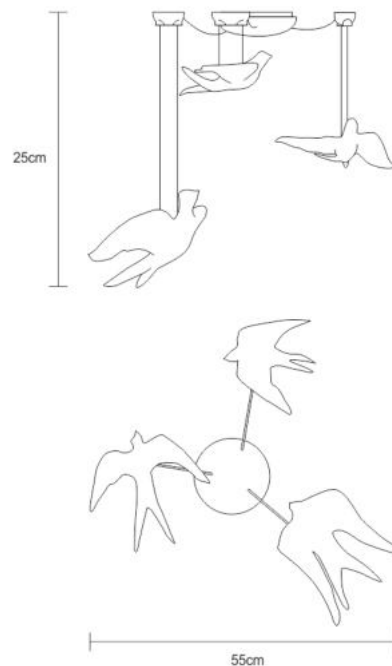

TECHNICAL DRAWING

SERIP

TECHNICAL SPECIFICATIONS

MEASUREMENTS

OAH Overall Height Min 25cm / 10in
OAH Overall Height Max 180cm / 71in
Weight 3kg / 7lb

PACKAGE SIZE & WEIGHT

(m)Package 1/2 0.00cm x 0.00cm x 0.00cm
=0.00CBM