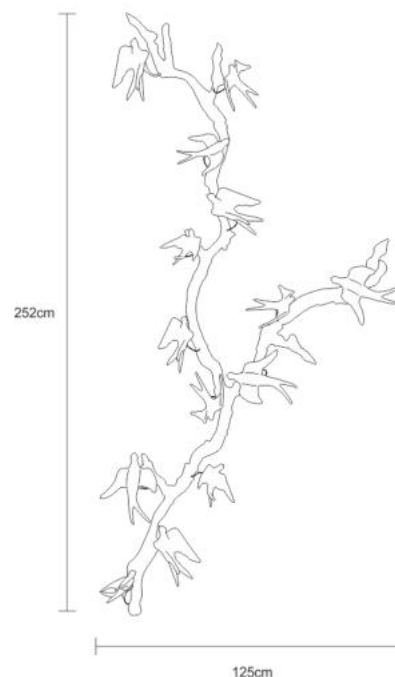

TECHNICAL DRAWING

SERIP

TECHNICAL SPECIFICATIONS

MEASUREMENTS

FIXTURE SIZE & WEIGHT

Width 125cm / 49in
Height 252cm / 99in
Depth 35cm / 14in
Weight 48kg / 106lb

PACKAGE SIZE & WEIGHT

(m)Package 1/2 0.50cm x 0.45cm x 0.50cm
=0.11CBM
(in)Package 1/2 0.20in x 0.18in x 0.20in
=3.97US GAL