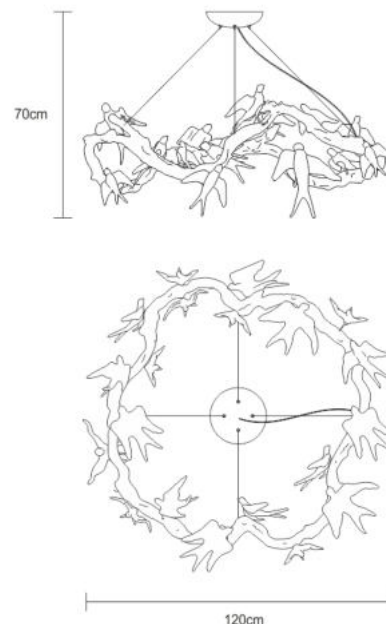

TECHNICAL DRAWING

SERIP

TECHNICAL SPECIFICATIONS

MEASUREMENTS

Height 65cm / 26in

OAH Overall Height Min 70cm / 28in

OAH Overall Height Max 330cm / 130in

Weight 55kg / 121lb