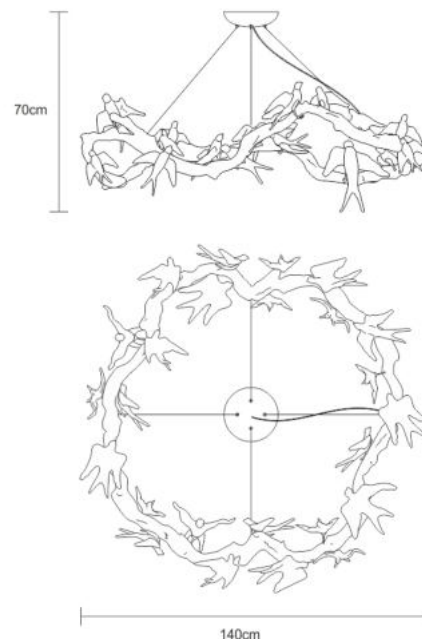

TECHNICAL DRAWING

SERIP

TECHNICAL SPECIFICATIONS

MEASUREMENTS

Height 55cm / 22in

OAH Overall Height Min 70cm / 28in

OAH Overall Height Max 330cm / 130in

Weight 65kg / 143lb