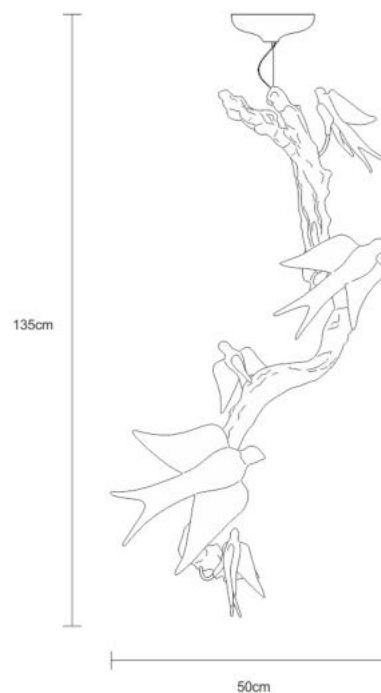

TECHNICAL DRAWING

SERIP

TECHNICAL SPECIFICATIONS

MEASUREMENTS

Height 115cm / 45in
OAH Overall Height Min 135cm / 53in
OAH Overall Height Max 385cm / 152in
Weight 20kg / 44lb

PACKAGE SIZE & WEIGHT

(m)Package 1/2 1.00cm x 0.77cm x 1.25cm
=0.96CBM
(in)Package 1/2 0.39in x 0.30in x 0.49in
=33.99US GAL