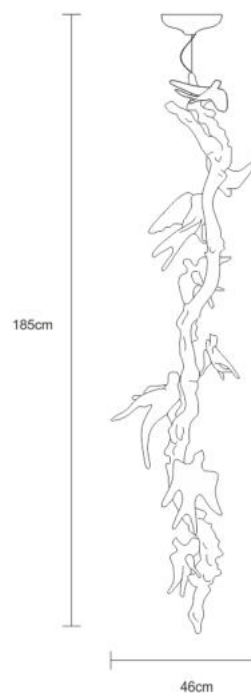

TECHNICAL DRAWING

SERIP

TECHNICAL SPECIFICATIONS

MEASUREMENTS

Height 165cm / 65in
OAH Overall Height Min 185cm / 73in
OAH Overall Height Max 435cm / 171in

PACKAGE SIZE & WEIGHT

(m)Package 1/2 0.80cm x 0.77cm x 1.80cm
=1.11CBM
(in)Package 1/2 0.31in x 0.30in x 0.71in
=39.15US GAL