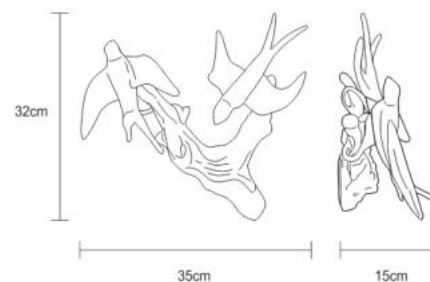

TECHNICAL DRAWING