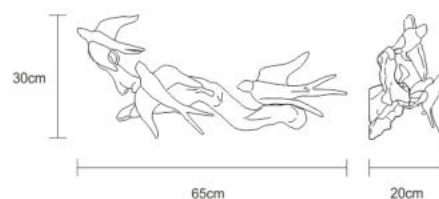

TECHNICAL DRAWING