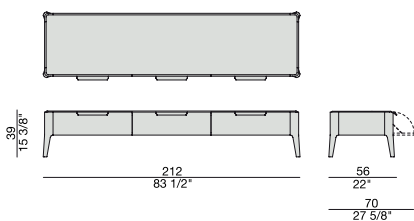

Mobile porta TV in massello di noce canaletta e piano in marmo o in cristallo acidato retroverniciato con due cassetti e contenitore centrale con anta a ribalta.

TV stand with two lateral drawers and central container with turn and tilt window. Frame in solid canaletta walnut and top in marble or frosted back laquered glass.

TV-Bank aus massivem Nussbaum Canaletta und Marmor- oder satinierte hinterlackierte Glasplatte. Zwei Schubladen und Zentralablage mit klappbarer Tür.

Porte TV en noyer canaletta massif et plateau en marbre ou en verre dépoli rétro verni. Deux tiroirs et meuble central avec porte abattante.

Banco porta TV en nogal canaletta macizo y tapa en mármol o en cristal al ácido retrobarnizado con dos cajones y contenedor central con puerta abatible.