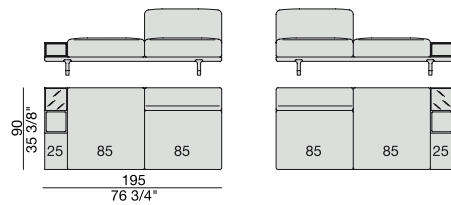

CENTRAL UNIT with Container
245x90

CENTRAL UNIT with Coffee Table
245x90

CENTRAL UNIT with Coffee Table
2700x90

CORNER
220x90

CORNER with Side Container
220x90

CORNER with Side Coffee Table
220x90

CORNER
270x90

CORNER with Side Container
270x90

CORNER with Side Coffee Table
270x90

END UNIT/CORNER
with Side Coffee Table
195x90

END UNIT/CORNER
with Side Coffee Table
220x90

END UNIT Low Arm
195x90

END UNIT High Arm
195x90

END UNIT with Side Container
195x90

END UNIT with Side Coffee Table
195x90

END UNIT with Side Coffee Table
220x90

END UNIT Low Arm
245x90

END UNIT High Arm
245x90

END UNIT with Side Container
245x90

END UNIT with Side Coffee Table
245x90

END UNIT with Side Coffee Table
270x90

CHAISE LONGUE
170x90

**CHAISE LONGUE
with Side Container**
195x90

**CHAISE LONGUE
with Side Coffee Table**
195x90

CHAISE LONGUE
220x90

**CHAISE LONGUE
with Side Container**
245x90