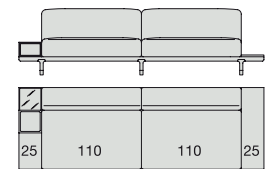

SOFA with side Coffee Table
220x90

SOFA
270x90

SOFA High Arm
270x90

SOFA with Coffee Table
270x90

SOFA with side Container
270x90

SOFA with side Coffee Table
270x90

**SOFA/CENTRAL UNIT
with Containers**
220x90

**SOFA/CENTRAL UNIT
with Coffee Tables**
220x90

**SOFA/CENTRAL UNIT
with Coffee table and Container**
220x90

**SOFA/CENTRAL UNIT
with Containers**
270x90

**SOFA/CENTRAL UNIT
with side Coffee tables**
220x90

**SOFA/CENTRAL UNIT
with Coffee table and Container**
220x90

CENTRAL UNIT
170x90

CENTRAL UNIT with Container
195x90

CENTRAL UNIT with Coffee Table
195x90

CENTRAL UNIT
220x90

CENTRAL UNIT with Coffee Table
220x90

CENTRAL UNIT with Container
245x90

CENTRAL UNIT with Coffee Table
245x90

CENTRAL UNIT with Coffee Table
2700x90

CORNER
220x90

CORNER with Side Container
220x90

CORNER with Side Coffee Table
220x90

CORNER
270x90