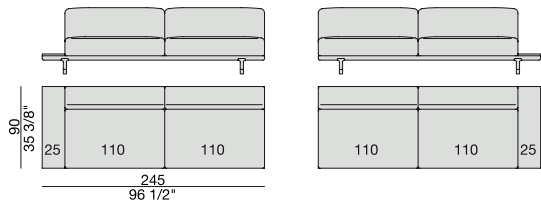

CENTRAL UNIT with Container
245x90

CENTRAL UNIT with Coffee Table
245x90

CENTRAL UNIT with Coffee Table
2700x90

CORNER
220x90

CORNER with Side Container
220x90

CORNER with Side Coffee Table
220x90

CORNER
270x90

CORNER with Side Container
270x90

CORNER with Side Coffee Table
270x90

END UNIT/CORNER
with Side Coffee Table
195x90

END UNIT/CORNER
with Side Coffee Table
220x90

END UNIT Low Arm
195x90

END UNIT High Arm
195x90

END UNIT with Side Container
195x90

END UNIT with Side Coffee Table
195x90

END UNIT with Side Coffee Table
220x90

END UNIT Low Arm
245x90

END UNIT High Arm
245x90

END UNIT with Side Container
245x90

END UNIT with Side Coffee Table
245x90

END UNIT with Side Coffee Table
270x90

CHAISE LONGUE
170x90

**CHAISE LONGUE
with Side Container**
195x90

**CHAISE LONGUE
with Side Coffee Table**
195x90

CHAISE LONGUE
220x90

**CHAISE LONGUE
with Side Container**
245x90