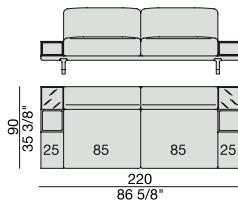

SOFA with side Coffee Table
220x90

SOFA
270x90

SOFA High Arm
270x90

SOFA with Coffee Table
270x90

SOFA with side Container
270x90

SOFA with side Coffee Table
270x90

**SOFA/CENTRAL UNIT
with Containers**
220x90

**SOFA/CENTRAL UNIT
with Coffee Tables**
220x90

**SOFA/CENTRAL UNIT
with Coffee table and Container**
220x90

**SOFA/CENTRAL UNIT
with Containers**
270x90

**SOFA/CENTRAL UNIT
with side Coffee tables**
220x90