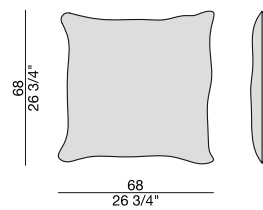

END UNIT with Side Coffee Table
270x90

CHAISE LONGUE
170x90

**CHAISE LONGUE
with Side Container**
195x90

**CHAISE LONGUE
with Side Coffee Table**
195x90

CHAISE LONGUE
220x90

**CHAISE LONGUE
with Side Container**
245x90

**CHAISE LONGUE
with Side Coffee Table**
245x90

OPEN-END CORNER
135x150

OPEN-END CORNER
90x195

STOOL with Coffe Table
195x90

STOOL with Coffe Table
220x90

STOOL
170x90

DAY BED
220x90

POGGIARENI