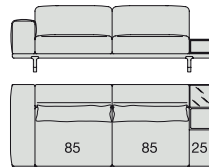

DIVANO | SOFA

Design D. Dolcini

2018

SOFA
220x90

SOFA High Arm
220x90

SOFA with Container
245x90

SOFA with Coffee Table
245x90

SOFA with side Container
220x90

SOFA with side Coffee Table
220x90

SOFA
270x90

SOFA High Arm
270x90

SOFA with Coffee Table
270x90

SOFA with side Container
270x90

SOFA with side Coffee Table
270x90

**SOFA/CENTRAL UNIT
with Containers**
220x90