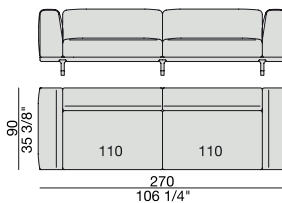

DIVANO | SOFA

Design D. Dolcini

2018

SOFA
220x90

SOFA High Arm
220x90

SOFA with Container
245x90

SOFA with Coffee Table
245x90

SOFA with side Container
220x90

SOFA with side Coffee Table
220x90

SOFA
270x90

SOFA High Arm
270x90

SOFA with Coffee Table
270x90

SOFA with side Container
270x90

SOFA with side Coffee Table
270x90

**SOFA/CENTRAL UNIT
with Containers**
220x90