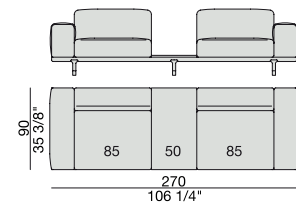

DIVANO | SOFA

Design D. Dolcini

2018

SOFA
220x90

SOFA High Arm
220x90

SOFA with Container
245x90

SOFA with Coffee Table
245x90

SOFA with side Container
220x90

SOFA with side Coffee Table
220x90

SOFA
270x90

SOFA High Arm
270x90

SOFA with Coffee Table
270x90

SOFA with side Container
270x90

SOFA with side Coffee Table
270x90

**SOFA/CENTRAL UNIT
with Containers**
220x90