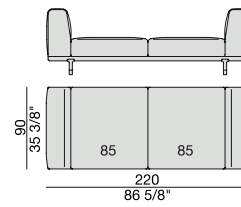

END UNIT with Side Coffee Table
270x90

CHAISE LONGUE
170x90

**CHAISE LONGUE
with Side Container**
195x90

**CHAISE LONGUE
with Side Coffee Table**
195x90

CHAISE LONGUE
220x90

**CHAISE LONGUE
with Side Container**
245x90

**CHAISE LONGUE
with Side Coffee Table**
245x90

OPEN-END CORNER
135x150

OPEN-END CORNER
90x195

STOOL with Coffe Table
195x90

STOOL with Coffe Table
220x90

STOOL
170x90

DAY BED
220x90

POGGIARENI