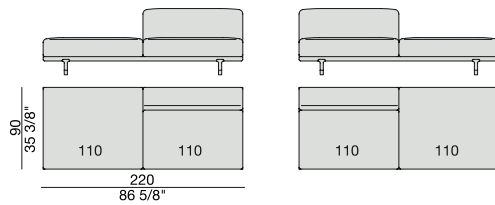

END UNIT with Side Container
195x90

END UNIT with Side Coffee Table
195x90

END UNIT with Side Coffee Table
220x90

END UNIT Low Arm
245x90

END UNIT High Arm
245x90

END UNIT with Side Container
245x90

END UNIT with Side Coffee Table
245x90

END UNIT with Side Coffee Table
270x90

CHAISE LONGUE
170x90

**CHAISE LONGUE
with Side Container**
195x90

**CHAISE LONGUE
with Side Coffee Table**
195x90

CHAISE LONGUE
220x90

**CHAISE LONGUE
with Side Container**
245x90