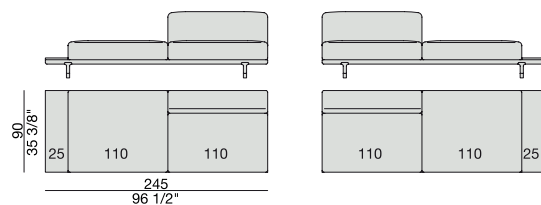

END UNIT with Side Container
195x90

END UNIT with Side Coffee Table
195x90

END UNIT with Side Coffee Table
220x90

END UNIT Low Arm
245x90

END UNIT High Arm
245x90

END UNIT with Side Container
245x90

END UNIT with Side Coffee Table
245x90

END UNIT with Side Coffee Table
270x90

CHAISE LONGUE
170x90

**CHAISE LONGUE
with Side Container**
195x90

**CHAISE LONGUE
with Side Coffee Table**
195x90

CHAISE LONGUE
220x90

**CHAISE LONGUE
with Side Container**
245x90