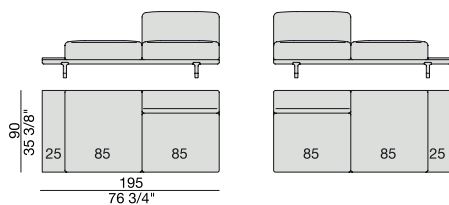

CENTRAL UNIT with Container
245x90

CENTRAL UNIT with Coffee Table
245x90

CENTRAL UNIT with Coffee Table
2700x90

CORNER
220x90

CORNER with Side Container
220x90

CORNER with Side Coffee Table
220x90

CORNER
270x90

CORNER with Side Container
270x90

CORNER with Side Coffee Table
270x90

END UNIT/CORNER
with Side Coffee Table
195x90

END UNIT/CORNER
with Side Coffee Table
220x90

END UNIT Low Arm
195x90

END UNIT High Arm
195x90

END UNIT with Side Container
195x90

END UNIT with Side Coffee Table
195x90

END UNIT with Side Coffee Table
220x90

END UNIT Low Arm
245x90

END UNIT High Arm
245x90

END UNIT with Side Container
245x90

END UNIT with Side Coffee Table
245x90

END UNIT with Side Coffee Table
270x90

CHAISE LONGUE
170x90

**CHAISE LONGUE
with Side Container**
195x90

**CHAISE LONGUE
with Side Coffee Table**
195x90

CHAISE LONGUE
220x90

**CHAISE LONGUE
with Side Container**
245x90