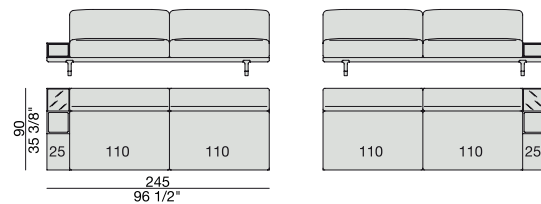

CORNER with Side Container
270x90

CORNER with Side Coffee Table
270x90

END UNIT/CORNER
with Side Coffee Table
195x90

END UNIT/CORNER
with Side Coffee Table
220x90

END UNIT Low Arm
195x90

END UNIT High Arm
195x90

END UNIT with Side Container
195x90

END UNIT with Side Coffee Table
195x90

END UNIT with Side Coffee Table
220x90

END UNIT Low Arm
245x90

END UNIT High Arm
245x90

END UNIT with Side Container
245x90

END UNIT with Side Coffee Table
245x90

END UNIT with Side Coffee Table
270x90

CHAISE LONGUE
170x90

**CHAISE LONGUE
with Side Container**
195x90

**CHAISE LONGUE
with Side Coffee Table**
195x90

CHAISE LONGUE
220x90

**CHAISE LONGUE
with Side Container**
245x90