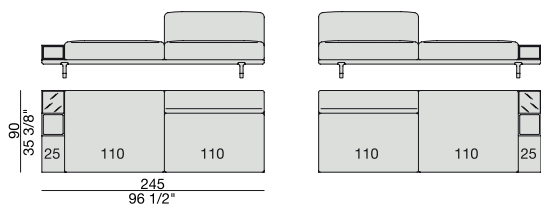

END UNIT with Side Container
195x90

END UNIT with Side Coffee Table
195x90

END UNIT with Side Coffee Table
220x90

END UNIT Low Arm
245x90

END UNIT High Arm
245x90

END UNIT with Side Container
245x90

END UNIT with Side Coffee Table
245x90

END UNIT with Side Coffee Table
270x90

CHAISE LONGUE
170x90

**CHAISE LONGUE
with Side Container**
195x90

**CHAISE LONGUE
with Side Coffee Table**
195x90

CHAISE LONGUE
220x90

**CHAISE LONGUE
with Side Container**
245x90