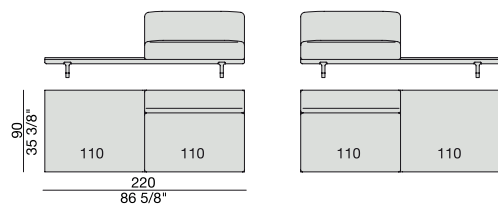

**SOFA/CENTRAL UNIT
with Coffee table and Container**
220x90

CENTRAL UNIT
170x90

CENTRAL UNIT with Container
195x90

CENTRAL UNIT with Coffee Table
195x90

CENTRAL UNIT
220x90

CENTRAL UNIT with Coffee Table
220x90

CENTRAL UNIT with Container
245x90

CENTRAL UNIT with Coffee Table
245x90

CENTRAL UNIT with Coffee Table
2700x90

CORNER
220x90

CORNER with Side Container
220x90

CORNER with Side Coffee Table
220x90

CORNER
270x90

CORNER with Side Container
270x90

CORNER with Side Coffee Table
270x90

END UNIT/CORNER
with Side Coffee Table
195x90

END UNIT/CORNER
with Side Coffee Table
220x90

END UNIT Low Arm
195x90

END UNIT High Arm
195x90