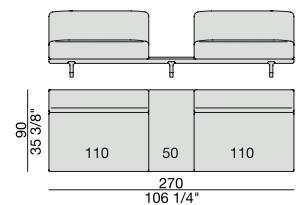

**SOFA/CENTRAL UNIT
with Coffee Tables**
220x90

**SOFA/CENTRAL UNIT
with Coffee table and Container**
220x90

**SOFA/CENTRAL UNIT
with Containers**
270x90

**SOFA/CENTRAL UNIT
with side Coffee tables**
220x90

**SOFA/CENTRAL UNIT
with Coffee table and Container**
220x90

CENTRAL UNIT
170x90

CENTRAL UNIT with Container
195x90

CENTRAL UNIT with Coffee Table
195x90

CENTRAL UNIT
220x90

CENTRAL UNIT with Coffee Table
220x90

CENTRAL UNIT with Container
245x90

CENTRAL UNIT with Coffee Table
245x90

CENTRAL UNIT with Coffee Table
2700x90

CORNER
220x90

CORNER with Side Container
220x90

CORNER with Side Coffee Table
220x90

CORNER
270x90