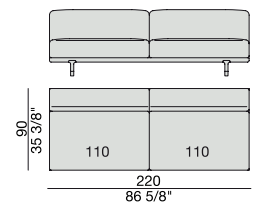

**SOFA/CENTRAL UNIT
with Coffee Tables**
220x90

**SOFA/CENTRAL UNIT
with Coffee table and Container**
220x90

**SOFA/CENTRAL UNIT
with Containers**
270x90

**SOFA/CENTRAL UNIT
with side Coffee tables**
220x90

**SOFA/CENTRAL UNIT
with Coffee table and Container**
220x90

CENTRAL UNIT
170x90

CENTRAL UNIT with Container
195x90

CENTRAL UNIT with Coffee Table
195x90

CENTRAL UNIT
220x90

CENTRAL UNIT with Coffee Table
220x90

CENTRAL UNIT with Container
245x90

CENTRAL UNIT with Coffee Table
245x90

CENTRAL UNIT with Coffee Table
2700x90

CORNER
220x90

CORNER with Side Container
220x90

CORNER with Side Coffee Table
220x90

CORNER
270x90