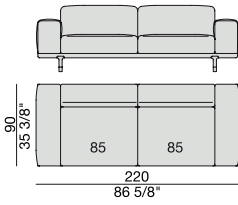

DIVANO | SOFA

Design D. Dolcini

2018

SOFA
220x90

SOFA High Arm
220x90

SOFA with Container
245x90

SOFA with Coffee Table
245x90

SOFA with side Container
220x90