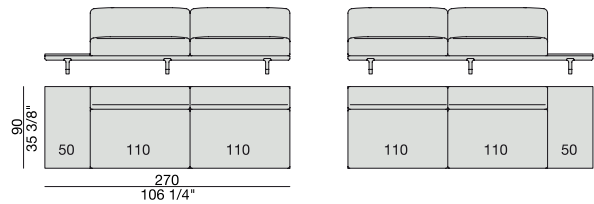

CENTRAL UNIT with Container
245x90

CENTRAL UNIT with Coffee Table
245x90

CENTRAL UNIT with Coffee Table
2700x90

CORNER
220x90

CORNER with Side Container
220x90

CORNER with Side Coffee Table
220x90

CORNER
270x90

CORNER with Side Container
270x90

CORNER with Side Coffee Table
270x90

END UNIT/CORNER
with Side Coffee Table
195x90

END UNIT/CORNER
with Side Coffee Table
220x90

END UNIT Low Arm
195x90

END UNIT High Arm
195x90

END UNIT with Side Container
195x90

END UNIT with Side Coffee Table
195x90

END UNIT with Side Coffee Table
220x90

END UNIT Low Arm
245x90

END UNIT High Arm
245x90

END UNIT with Side Container
245x90

END UNIT with Side Coffee Table
245x90

END UNIT with Side Coffee Table
270x90

CHAISE LONGUE
170x90

**CHAISE LONGUE
with Side Container**
195x90

**CHAISE LONGUE
with Side Coffee Table**
195x90

CHAISE LONGUE
220x90

**CHAISE LONGUE
with Side Container**
245x90