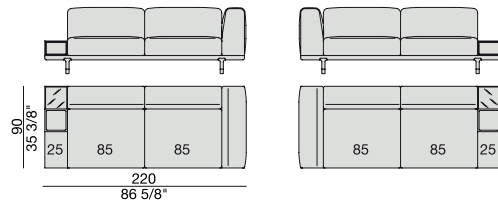

**SOFA/CENTRAL UNIT
with Coffee Tables**
220x90

**SOFA/CENTRAL UNIT
with Coffee table and Container**
220x90

**SOFA/CENTRAL UNIT
with Containers**
270x90

**SOFA/CENTRAL UNIT
with side Coffee tables**
220x90

**SOFA/CENTRAL UNIT
with Coffee table and Container**
220x90

CENTRAL UNIT
170x90

CENTRAL UNIT with Container
195x90

CENTRAL UNIT with Coffee Table
195x90

CENTRAL UNIT
220x90

CENTRAL UNIT with Coffee Table
220x90

CENTRAL UNIT with Container
245x90

CENTRAL UNIT with Coffee Table
245x90

CENTRAL UNIT with Coffee Table
2700x90

CORNER
220x90

CORNER with Side Container
220x90

CORNER with Side Coffee Table
220x90

CORNER
270x90

CORNER with Side Container
270x90

CORNER with Side Coffee Table
270x90

END UNIT/CORNER
with Side Coffee Table
195x90

END UNIT/CORNER
with Side Coffee Table
220x90

END UNIT Low Arm
195x90

END UNIT High Arm
195x90