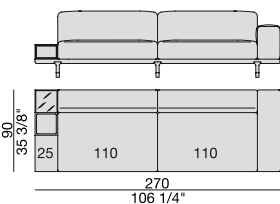

SOFA with side Coffee Table
220x90

SOFA
270x90

SOFA High Arm
270x90

SOFA with Coffee Table
270x90

SOFA with side Container
270x90

SOFA with side Coffee Table
270x90

**SOFA/CENTRAL UNIT
with Containers**
220x90

**SOFA/CENTRAL UNIT
with Coffee Tables**
220x90

**SOFA/CENTRAL UNIT
with Coffee table and Container**
220x90

**SOFA/CENTRAL UNIT
with Containers**
270x90

**SOFA/CENTRAL UNIT
with side Coffee tables**
220x90