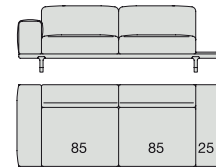

DIVANO | SOFA

Design D. Dolcini

2018

SOFA
220x90

SOFA High Arm
220x90

SOFA with Container
245x90

SOFA with Coffee Table
245x90

SOFA with side Container
220x90

SOFA with side Coffee Table
220x90

SOFA
270x90

SOFA High Arm
270x90

SOFA with Coffee Table
270x90

SOFA with side Container
270x90

SOFA with side Coffee Table
270x90

**SOFA/CENTRAL UNIT
with Containers**
220x90