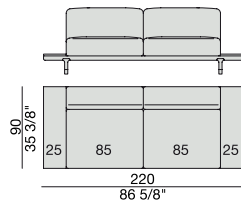

SOFA with side Coffee Table
220x90

SOFA
270x90

SOFA High Arm
270x90

SOFA with Coffee Table
270x90

SOFA with side Container
270x90

SOFA with side Coffee Table
270x90

**SOFA/CENTRAL UNIT
with Containers**
220x90

**SOFA/CENTRAL UNIT
with Coffee Tables**
220x90

**SOFA/CENTRAL UNIT
with Coffee table and Container**
220x90

**SOFA/CENTRAL UNIT
with Containers**
270x90

**SOFA/CENTRAL UNIT
with side Coffee tables**
220x90