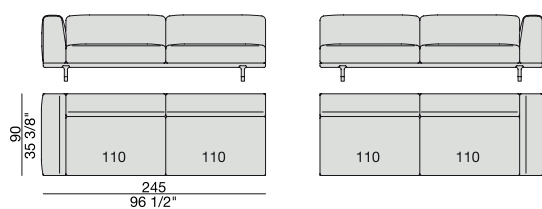

CENTRAL UNIT with Container
245x90

CENTRAL UNIT with Coffee Table
245x90

CENTRAL UNIT with Coffee Table
2700x90

CORNER
220x90

CORNER with Side Container
220x90

CORNER with Side Coffee Table
220x90

CORNER
270x90

CORNER with Side Container
270x90

CORNER with Side Coffee Table
270x90

END UNIT/CORNER
with Side Coffee Table
195x90

END UNIT/CORNER
with Side Coffee Table
220x90

END UNIT Low Arm
195x90

END UNIT High Arm
195x90

END UNIT with Side Container
195x90

END UNIT with Side Coffee Table
195x90

END UNIT with Side Coffee Table
220x90

END UNIT Low Arm
245x90

END UNIT High Arm
245x90

END UNIT with Side Container
245x90

END UNIT with Side Coffee Table
245x90

END UNIT with Side Coffee Table
270x90

CHAISE LONGUE
170x90

**CHAISE LONGUE
with Side Container**
195x90

**CHAISE LONGUE
with Side Coffee Table**
195x90

CHAISE LONGUE
220x90

**CHAISE LONGUE
with Side Container**
245x90