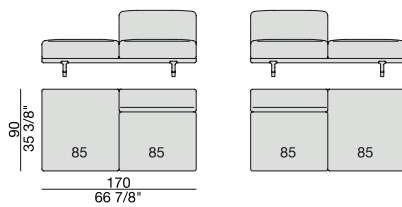

CENTRAL UNIT with Container
245x90

CENTRAL UNIT with Coffee Table
245x90

CENTRAL UNIT with Coffee Table
2700x90

CORNER
220x90

CORNER with Side Container
220x90

CORNER with Side Coffee Table
220x90

CORNER
270x90

CORNER with Side Container
270x90

CORNER with Side Coffee Table
270x90

END UNIT/CORNER
with Side Coffee Table
195x90

END UNIT/CORNER
with Side Coffee Table
220x90

END UNIT Low Arm
195x90

END UNIT High Arm
195x90

END UNIT with Side Container
195x90

END UNIT with Side Coffee Table
195x90

END UNIT with Side Coffee Table
220x90

END UNIT Low Arm
245x90

END UNIT High Arm
245x90

END UNIT with Side Container
245x90

END UNIT with Side Coffee Table
245x90

END UNIT with Side Coffee Table
270x90

CHAISE LONGUE
170x90

**CHAISE LONGUE
with Side Container**
195x90

**CHAISE LONGUE
with Side Coffee Table**
195x90

CHAISE LONGUE
220x90

**CHAISE LONGUE
with Side Container**
245x90