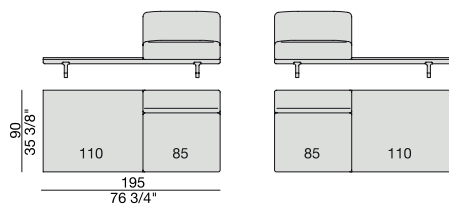

**SOFA/CENTRAL UNIT
with Coffee table and Container**
220x90

CENTRAL UNIT
170x90

CENTRAL UNIT with Container
195x90

CENTRAL UNIT with Coffee Table
195x90

CENTRAL UNIT
220x90

CENTRAL UNIT with Coffee Table
220x90

CENTRAL UNIT with Container
245x90

CENTRAL UNIT with Coffee Table
245x90

CENTRAL UNIT with Coffee Table
2700x90

CORNER
220x90

CORNER with Side Container
220x90

CORNER with Side Coffee Table
220x90

CORNER
270x90

CORNER with Side Container
270x90

CORNER with Side Coffee Table
270x90

END UNIT/CORNER
with Side Coffee Table
195x90

END UNIT/CORNER
with Side Coffee Table
220x90

END UNIT Low Arm
195x90

END UNIT High Arm
195x90