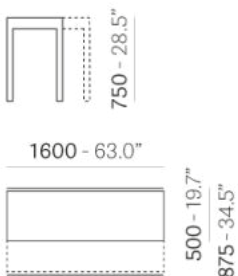

PEDRALI®

MATRIX TMC

DESIGN:
CLAUDIO DONDOLI - MARCO POCCI

Matrix is a collection of tables, desks and consoles with simple and basic lines, light structures but of great solidity. Console with shaped die-casted aluminium frame, glass top and MDF extension that opens as a book.

INFORMATION REQUEST

TOP FINISHES

NER

FRAME FINISHES

NERO