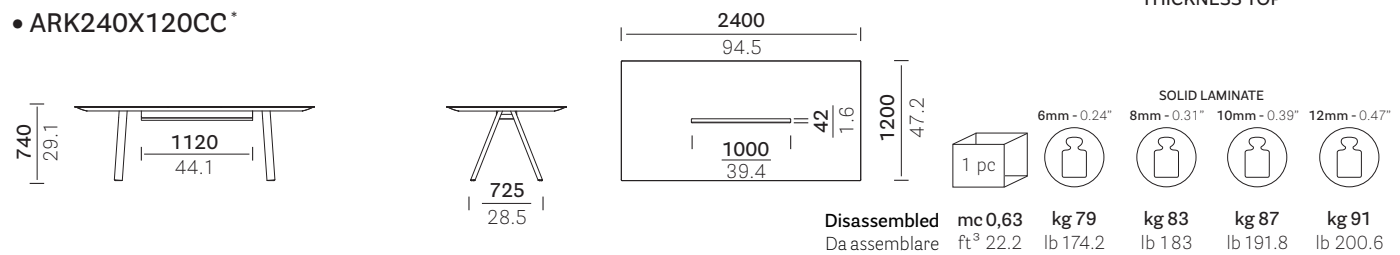

• ARK240X120CC *