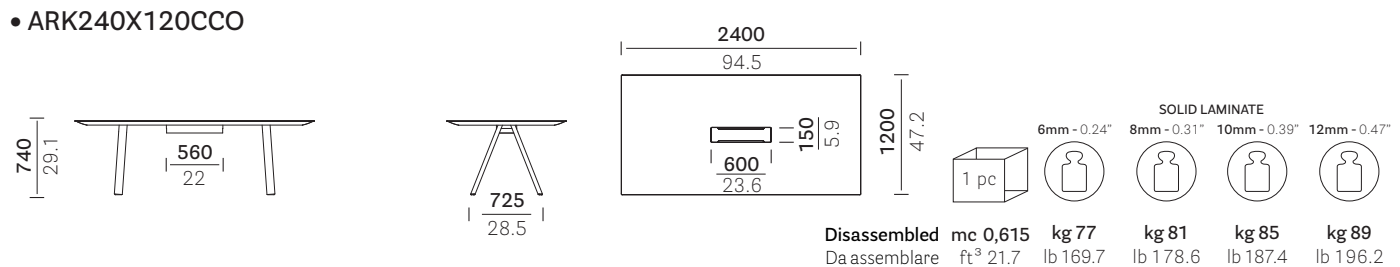

Arki-Table

PEDRALI®

ARK240X120CC - ARK300X120CC - ARK360X120CC
 ARK240X120CCO - ARK300X120CCO - ARK360X120CCO

DESIGN
 Pedrali R&D

EN: Arki-Table with steel legs, solid laminate top and cable management hole

mm **in**
 *On request 60 mm (CC60) cable management also available
 Disponibile a richiesta il tavolo con canalina larghezza 60 mm (CC60)

• ARK240X120CC *

• ARK240X120CCO

• ARK300X120CC *

• ARK300X120CCO