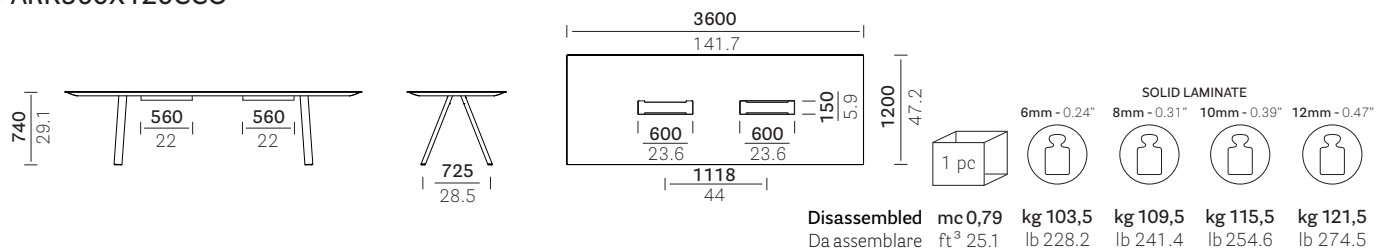

Arki-Table

PEDRALI®

ARK240X120CC - ARK300X120CC - ARK360X120CC
 ARK240X120CCO - ARK300X120CCO - ARK360X120CCO

DESIGN
 Pedrali R&D

• ARK360X120CC *

• ARK360X120CCO

MATERIALS

Materiali
 Materialien
 Matériaux
 Materiales