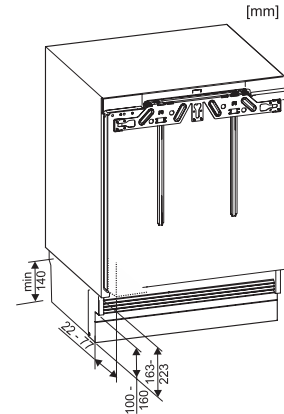

Appliance category	
Freezer	•
Construction type	
Integrated appliance	•
Undercounter appliance	•
Door hinge	right
Convertible door hinging	•
Controls	
Independent temperature regulation of fridge and freezer zones	No
Efficiency and sustainability	
Energy efficiency class (A–G)	E
Annual energy consumption in kWh	167.90
Energy consumption in 24 h in kWh	0.46
Technical data	
Niche width in mm min.	600
Niche width in mm max.	600
Niche height in mm min.	820
Niche height in mm max.	880
Niche depth in mm	550
Appliance width in mm	597
Appliance height in mm	820
Appliance depth in mm	550
Weight in kg	36.7
Door hinge technology	Fixed door
Max. door front weight – freezer, in kg	20
Climate class	SN-T
4* freezer compartment in l	95
Total usable capacity in l	95
Storage time in case of fault in h	10
Freezer capacity in kg/24 h	5.74
Noise class (A–D)	B
Sound power in dB(A) re 1 pW	35
Current consumption (mA)	1300
Voltage in V	220-240
Fuse rating in A	13
Number of phases	1
Frequency in Hz	50
Length of supply lead in m	1.9
Replacing lamps	Customer Service

F 31202 Ui

Built-under freezer

Compactly designed with ComfortFrost for convenient freezing.

K31222Ui, K31225Ui, K31252Ui, K31242UiF, F31202Ui
(installation drawings)

K31222Ui, K31225Ui, K31252Ui, K31242UiF, F31202Ui,
side view (installation drawings)