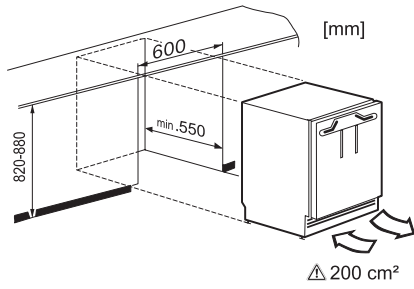

F 31202 Ui

Built-under freezer

Compactly designed with ComfortFrost for convenient freezing.

K31222Ui, K31225Ui, K31252Ui, K31242UiF, F31202Ui
(installation drawings)