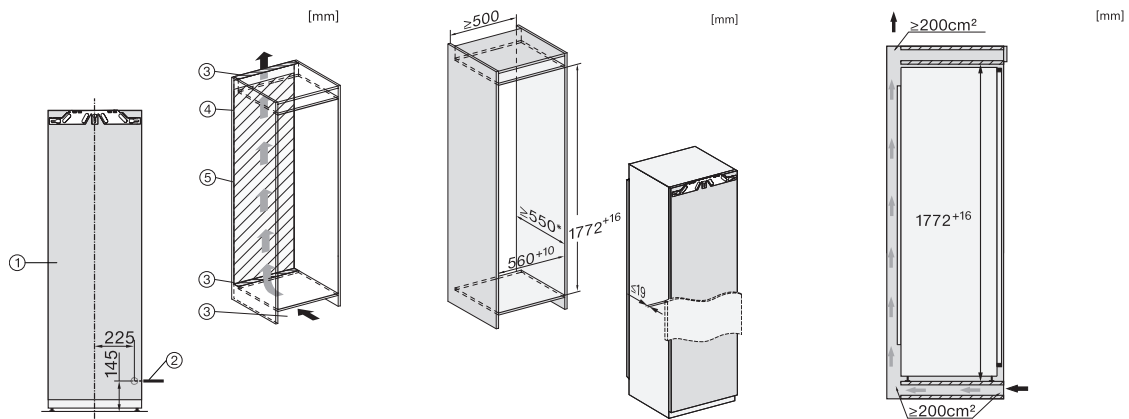

K 7733 E
Built-in refrigerator
with DynaCool and LED lighting for practical food storage.

K7733E, K7763E, K7732E, K7734F, K7764E, K7743E, 7744E, K7773D, K7774D (footnote*) (installation drawings)

*1. View from the front, 2. Mains connection cable, L = 2100 mm, 3. Ventilation cut-out min. 200 cm², 4. Ventilation, 5. No connections permitted in this area

K7733E, K7763E, K7732E, K7734F, K7764E, K7743E, K7744E, K7773D, K7774D, built-in (footnote*) (installation drawings)

*The declared energy consumption was calculated in a 560 mm deep niche. The appliance is fully functional in a 550 mm niche but the energy consumption will be slightly higher.

K7733E, K7763E, K7732E, K7734F, K7764E, K7743E, K7744E, K7773D, K7774D, side view (installation drawings)