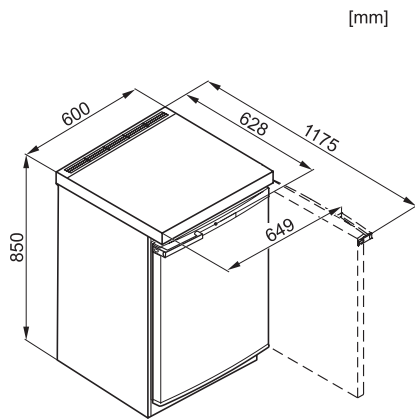

K 12020 S-1

Freestanding refrigerator

with practical interior space, thanks to ComfortClean and adjustable shelves.

K12020S, K12020S-1, K12022S, K12022S-1 (installation drawings)