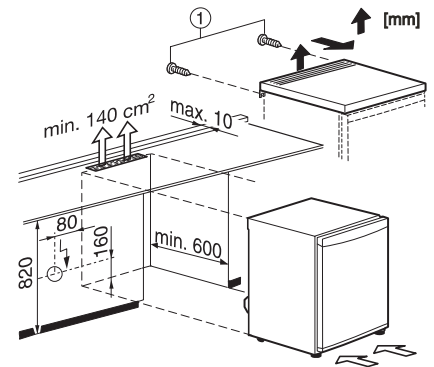

Appliance category	
Refrigerator	•
Construction type	
Freestanding appliance	•
Door hinge	right
Convertible door hinging	•
Design	
Casing colour	White
Front colour	White
Refrigeration section lighting	Conventional lamp
User convenience	
ComfortClean	•
Controls	
Operating concept	Rotary selector
Fridge compartment can be switched off	No
Independent temperature regulation of fridge and freezer zones	No
No. of temperature zones	1
Fridge/Fridge section	
No. of shelves	3
of which dividable (FlexiBoard)	1
Storage compartment for butter and cheese	•
Number of inner door racks for tinned food	1
Door rack for bottles	1
Door shelves	2
Efficiency and sustainability	
Energy efficiency class (A–G)	F
Annual energy consumption in kWh	117.90
Energy consumption in 24 h in kWh	0.32
Technical data	
Appliance width in mm	601
Appliance height in mm	850
Appliance depth in mm	628
Weight in kg	38.0
Climate class	SN-ST
Refrigerator compartment in l	161
4* freezer compartment in l	0
Total usable capacity in l	161
Storage time in case of fault in h	0
Noise class (A–D)	C
Sound power in dB(A) re 1 pW	38
Current consumption (mA)	800
Voltage in V	220-240
Fuse rating in A	13
Number of phases	1
Frequency in Hz	50
Length of supply lead in m	2.0
Replacing lamps	Customer Service
Accessories supplied	
Egg tray	•

K 12020 S-1

Freestanding refrigerator

with practical interior space, thanks to ComfortClean and adjustable shelves.

K12020S, K12020S-1, K12022S, K12022S-1 (installation drawings)

K12010S-2, K12012S-2, K12020S-1, K12022S-1, K12023S-2, K12024S-2, K12023S-3, K12024S-3, without frame