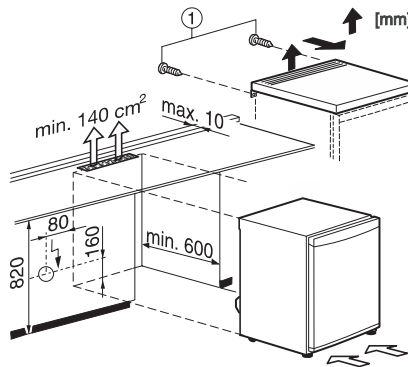

K12010S-2, K12012S-2, K12020S-1, K12022S-1, K12023S-2, K12024S-2, K12023S-3, K12024S-3, without frame