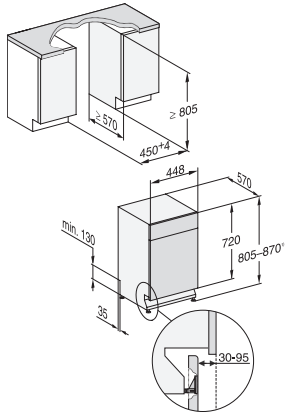

G 7200 SCi  
Semi-integrated dishwasher  
with 3D MultiFlex tray for maximum convenience.

EAN: 4002516464051 / Material number: 11869830 / Old Material Number: 21720056GB

Express	•
Extra Clean	•
Extra dry	•
<b>Basket design</b>	
Cutlery loading	3D MultiFlex tray
FlexCare cup rack	1
Basket design	ComfortPlus 60 cm
Number of place settings	14
<b>Safety</b>	
Waterproof system	•
Filter indicator light	•
Safety lock	•
<b>Technical data</b>	
Niche width minimal in mm	600
Niche width max in mm	600
Niche height minimal in mm	805
Niche height maximal in mm	870
Niche depth in mm	570
Appliance width in mm	598
Appliance height in mm	805
Appliance depth in mm	570
Depth with door open in cm	116.5
Net weight in kg	47.2
Total rated load in kW	2.00
Voltage in V	230
Fuse rating in A	10
Number of phases	1
Electrical frequency standard	50
Length of water inlet hose in m	1.50
Length of water drain hose in m	1.50
Length of supply lead in m	1.80
Min. front panel weight in kg	3.0
Max. front panel weight in kg	10.0
[can be retrofitted by Service to min.]	10.0
[can be retrofitted by Service to max.]	20.0
<b>Available display languages</b>	
Available display languages via MultiLingua	bahasa malaysia, deutsch, english (AU), english (GB),

G 7200 SCi  
Semi-integrated dishwasher  
with 3D MultiFlex tray for maximum convenience.

G7000, integrated dishwasher, 60cm (installation drawing)

- 1) Plinth height 35-155 mm, 2) Plinth height 100-220 mm,
- 3) Appliance height max. 930 mm with plinth height conversion kit (Mat.-Nr. 6.394.761)

G7000, integrated dishwasher, 60cm (installation drawing)