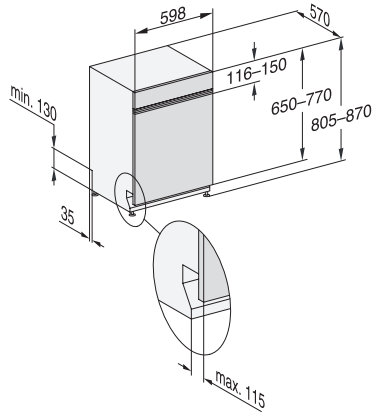

G 7200 SCi  
Semi-integrated dishwasher  
with 3D MultiFlex tray for maximum convenience.

EAN: 4002516464051 / Material number: 11869830 / Old Material Number: 21720056GB

Express	•
Extra Clean	•
Extra dry	•
<b>Basket design</b>	
Cutlery loading	3D MultiFlex tray
FlexCare cup rack	1
Basket design	ComfortPlus 60 cm
Number of place settings	14
<b>Safety</b>	
Waterproof system	•
Filter indicator light	•
Safety lock	•
<b>Technical data</b>	
Niche width minimal in mm	600
Niche width max in mm	600
Niche height minimal in mm	805
Niche height maximal in mm	870
Niche depth in mm	570
Appliance width in mm	598
Appliance height in mm	805
Appliance depth in mm	570
Depth with door open in cm	116.5
Net weight in kg	47.2
Total rated load in kW	2.00
Voltage in V	230
Fuse rating in A	10
Number of phases	1
Electrical frequency standard	50
Length of water inlet hose in m	1.50
Length of water drain hose in m	1.50
Length of supply lead in m	1.80
Min. front panel weight in kg	3.0
Max. front panel weight in kg	10.0
[can be retrofitted by Service to min.]	10.0
[can be retrofitted by Service to max.]	20.0
<b>Available display languages</b>	
Available display languages via MultiLingua	bahasa malaysia, deutsch, english (AU), english (GB),

G 7200 SCi  
Semi-integrated dishwasher  
with 3D MultiFlex tray for maximum convenience.

G7000, integrated dishwasher, 60cm (installation drawing)

- 1) Plinth height 35-155 mm, 2) Plinth height 100-220 mm,
- 3) Appliance height max. 930 mm with plinth height conversion kit (Mat.-Nr. 6.394.761)

G7000, integrated dishwasher, 60cm (installation drawing)