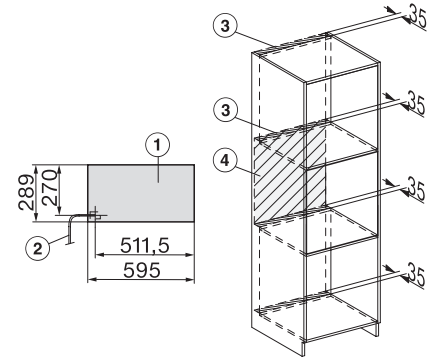

## ESW 7120

29 cm high handleless Gourmet warming drawer for preheating crockery, keeping food warm and low temperature cooking.

ESW7x20, DGC7x4xHCPro, DGC7x4xHCXPro installation drawings

ESW7x20, DG7xxx, DGM7xxx installation drawings

ESW7x20, DGM7x4x installation drawings

1) Front view, 2) Mains connection cable, L=2.000 mm, 3) Ventilation cut min. 180 cm<sup>2</sup>, 4) No connection in this area

ESW7x20, DGC7x6xHCPro, DGC7x6xHCXPro installation drawings

ESW7020, ESW7120 - installation drawing - GB, AU

ESW7020, ESW7120 - installation drawing - Installation - GB, AU

1) Front view, 2) Mains connection cable, L=2,000 mm, 3) ventilation cut-out min. 180 cm<sup>2</sup>, 4) no connection in this area