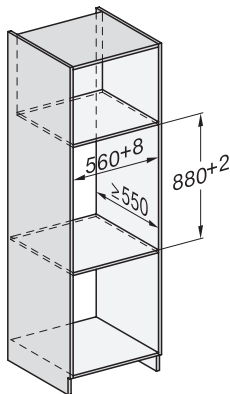

## ESW 7120

29 cm high handleless Gourmet warming drawer for preheating crockery, keeping food warm and low temperature cooking.

ESW7x20, DGC7x4xHCPro, DGC7x4xHCXPro installation drawings

ESW7x20, DG7xxx, DGM7xxx installation drawings

ESW7x20, DGM7x4x installation drawings

1) Front view, 2) Mains connection cable, L=2.000 mm, 3) Ventilation cut min. 180 cm<sup>2</sup>, 4) No connection in this area

ESW7x20, DGC7x6xHCPro, DGC7x6xHCXPro installation drawings

ESW7020, ESW7120 - installation drawing - GB, AU

ESW7020, ESW7120 - installation drawing - Installation - GB, AU

1) Front view, 2) Mains connection cable, L=2,000 mm, 3) ventilation cut-out min. 180 cm<sup>2</sup>, 4) no connection in this area