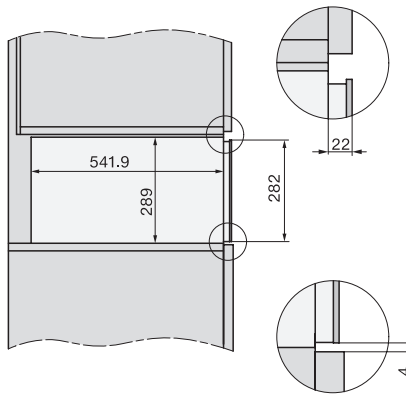

## ESW 7120

29 cm high handleless Gourmet warming drawer for preheating crockery, keeping food warm and low temperature cooking.

ESW7x20, DGC7x4xHCPro, DGC7x4xHCXPro installation drawings

ESW7x20, DG7xxx, DGM7xxx installation drawings

ESW7x20, DGM7x4x installation drawings

1) Front view, 2) Mains connection cable, L=2.000 mm, 3) Ventilation cut min. 180 cm<sup>2</sup>, 4) No connection in this area

ESW7x20, DGC7x6xHCPro, DGC7x6xHCXPro installation drawings

ESW7020, ESW7120 - installation drawing - GB, AU

ESW7020, ESW7120 - installation drawing - Installation - GB, AU

1) Front view, 2) Mains connection cable, L=2,000 mm, 3) ventilation cut-out min. 180 cm<sup>2</sup>, 4) no connection in this area