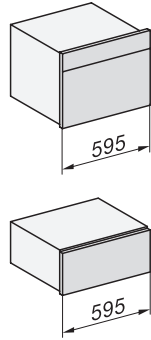

ESW 7120

29 cm high handleless Gourmet warming drawer for preheating crockery, keeping food warm and low temperature cooking.

ESW7x20, DGC7x4xHCPro, DGC7x4xHCXPro installation drawings