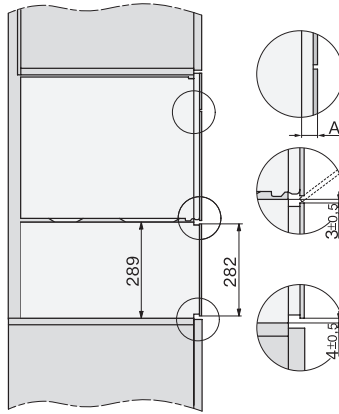

ESW 7120

29 cm high handleless Gourmet warming drawer

for preheating crockery, keeping food warm and low temperature cooking.

EAN: 4002516169741 / Material number: 11093360 / Old Material Number: 30712040GB

## ESW 7120

29 cm high handleless Gourmet warming drawer for preheating crockery, keeping food warm and low temperature cooking.

ESW7x20, DGC7x4xHCPro, DGC7x4xHCXPro installation drawings

ESW7x20, DG7xxx, DGM7xxx installation drawings

ESW7x20, DGM7x4x installation drawings

1) Front view, 2) Mains connection cable, L=2.000 mm, 3) Ventilation cut min. 180 cm<sup>2</sup>, 4) No connection in this area

ESW7x20, DGC7x6xHCPro, DGC7x6xHCXPro installation drawings

ESW7020, ESW7120 - installation drawing - GB, AU

ESW7020, ESW7120 - installation drawing - Installation - GB, AU

1) Front view, 2) Mains connection cable, L=2,000 mm, 3) ventilation cut-out min. 180 cm<sup>2</sup>, 4) no connection in this area