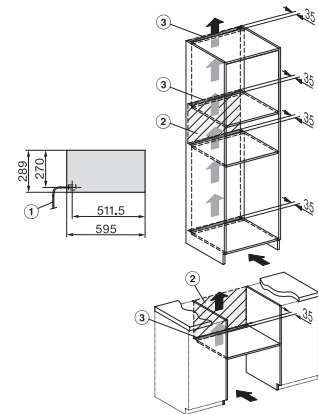

## ESW 7120

29 cm high handleless Gourmet warming drawer for preheating crockery, keeping food warm and low temperature cooking.

ESW7x20, DGC7x4xHCPro, DGC7x4xHCXPro installation drawings

ESW7x20, DG7xxx, DGM7xxx installation drawings

ESW7x20, DGM7x4x installation drawings

1) Front view, 2) Mains connection cable, L=2.000 mm, 3) Ventilation cut min. 180 cm<sup>2</sup>, 4) No connection in this area

ESW7x20, DGC7x6xHCPro, DGC7x6xHCXPro installation drawings

ESW7020, ESW7120 - installation drawing - GB, AU

ESW7020, ESW7120 - installation drawing - Installation - GB, AU

1) Front view, 2) Mains connection cable, L=2,000 mm, 3) ventilation cut-out min. 180 cm<sup>2</sup>, 4) no connection in this area