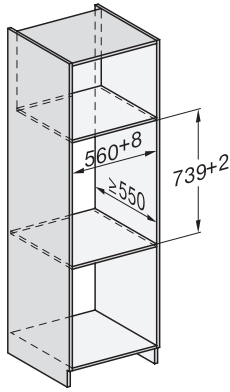

ESW 7120

29 cm high handleless Gourmet warming drawer

for preheating crockery, keeping food warm and low temperature cooking.

EAN: 4002516169741 / Material number: 11093360 / Old Material Number: 30712040GB

## ESW 7120

29 cm high handleless Gourmet warming drawer for preheating crockery, keeping food warm and low temperature cooking.

ESW7x20, DGC7x4xHCPro, DGC7x4xHCXPro installation drawings

ESW7x20, DG7xxx, DGM7xxx installation drawings