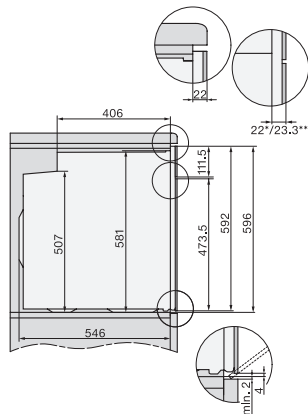

H226x-1B/BP/E/EP/IP, H2760B/BP, H28x0B/BP, H7x6xB/BP/BPX, installation drawings, GB, AUS

1) Netzanschlussleitung, L=1500 mm, 2) In diesem Bereich kein Anschluss, 3) Lüftungsausschnitt min. 150 cm<sup>2</sup>

H2760B/BP, H28x0B/BP, H7x6xB/BP/BPX, installation drawings

22 mm – glass, 23,3 mm – metal

H2760B/BP, H28x0B/BP, H7x6xB/BP/BPX, installation drawings

22 mm – glass, 23,3 mm – metal

H226x-1B/BP/E/EP/IP, H2x6xB/BP, H7x6xB/BP/BPX, installation drawings

If the oven is to be installed under a hob, follow the instructions for installing the hob and the height of the hob.

H2760B/BP, H28x0B/BP, H7x6xB/BP/BPX, installation drawings

22 mm – glass, 23,3 mm – metal

H2760B/BP, H28x0B/BP, H7x6xB/BP/BPX, installation drawings

22 mm – glass, 23,3 mm – metal