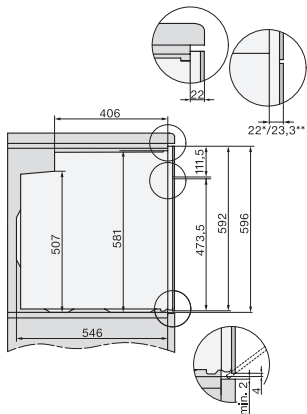

H226x-1B/BP/E/EP/IP, H2760B/BP, H28x0B/BP, H7x6xB/BP/BPX, installation drawings, GB, AUS

1) Netzanschlussleitung, L=1500 mm, 2) In diesem Bereich kein Anschluss, 3) Lüftungsausschnitt min. 150 cm<sup>2</sup>

H2760B/BP, H28x0B/BP, H7x6xB/BP/BPX, installation drawings

22 mm – glass, 23,3 mm – metal

H2760B/BP, H28x0B/BP, H7x6xB/BP/BPX, installation drawings

22 mm – glass, 23,3 mm – metal

H226x-1B/BP/E/EP/IP, H2x6xB/BP, H7x6xB/BP/BPX, installation drawings

If the oven is to be installed under a hob, follow the instructions for installing the hob and the height of the hob.

H2760B/BP, H28x0B/BP, H7x6xB/BP/BPX, installation drawings

22 mm – glass, 23,3 mm – metal

H2760B/BP, H28x0B/BP, H7x6xB/BP/BPX, installation drawings

22 mm – glass, 23,3 mm – metal