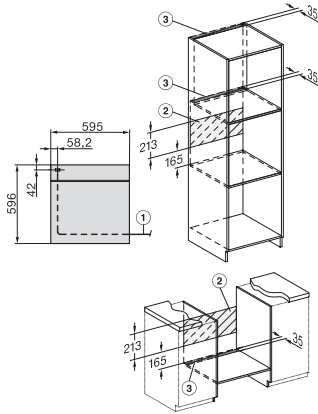

H 7162 BP

Oven

with clear text display, food probe and pyrolytic cleaning

EAN: 4002516375579 / Material number: 11612930 / Old Material Number: 22716245GB

No. of shelf levels	5
Number of shelf levels oven compartment 1	5
Number of shelf levels oven compartment 2	5
Numbered shelf levels	•
Oven light	1 halogen spot
Voltage in V	220-240
Number of phases	1
Electronic temperature regulation min. in °C	30
Electronic temperature regulation max. in °C	300
Niche width min. in mm	560
Niche width max. in mm	568
Niche height min. in mm	590
Niche height max. in mm	595
Niche depth in mm	550
Appliance width in mm	595
Appliance height in mm	596
Appliance depth in mm	569
Weight in kg	47.0
Total rated load in kW	3.60
Frequency in Hz	50
Fuse rating in A	16
Length of supply lead in m	1.50
Replacing lamps	Customer
<b>Accessories supplied</b>	
Baking tray with PerfectClean	1
Universal tray with PerfectClean	1
Baking and roasting rack with PerfectClean	1
FlexiClip runners with PerfectClean	1
Removable PerfectClean side runners (pair)	1
Anti-splash insert with PerfectClean	1

## H 7162 BP

Oven

with clear text display, food probe and pyrolytic cleaning

H226x-1B/BP/E/EP/IP, H2760B/BP, H28x0B/BP, H7x6xB/BP/BPX installation drawings

1) Netzanschlussleitung, L=1500 mm, 2) In diesem Bereich kein Anschluss, 3) Lüftungsausschnitt min. 150 cm<sup>2</sup>

H226x-1B/BP/E/EP/IP, H2760B/BP, H28x0B/BP, H7x6xB/BP/BPX, installation drawings, GB, AUS

1) Netzanschlussleitung, L=1500 mm, 2) In diesem Bereich kein Anschluss, 3) Lüftungsausschnitt min. 150 cm<sup>2</sup>

H2760B/BP, H28x0B/BP, H7x6xB/BP/BPX, installation drawings

22 mm – glass, 23,3 mm – metal