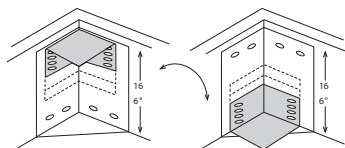

European sizes / Misure europee

L15
223 / 88"

MATTRESS 63" X 79"
MATERASSO 160 X 200

L25
243 / 96"

MATTRESS 71" X 79"
MATERASSO 180 X 200

L35
253 / 100"

MATTRESS 75" X 79"
MATERASSO 190 X 200

L45
263 / 104"

MATTRESS 79" X 79"
MATERASSO 200 X 200

American sizes / Misure americane

L20
218 / 86"

MATTRESS 61" X 81"
MATERASSO 155 X 205

L30
268 / 106"

L30
258 / 102"

MATTRESS 77" X 81"
MATERASSO 195 X 205

L40
278 / 109"

L40
248 / 98"

MATTRESS 73" X 85"
MATERASSO 185 X 215

A special metal support allows to place the slats in different positions from 2 cm - 3/4" to 18 cm - 7" from the edge of the bed base. Not available with storage base.