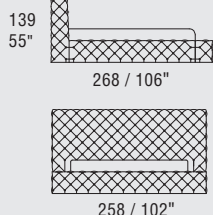

Aston Bold Night L30

Leather / Pelle: **Charme 12**