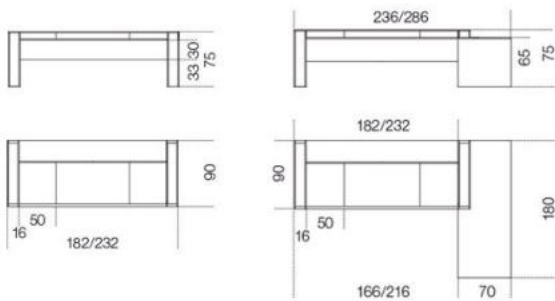

Milano 1: Scrivania direzionale in appoggio su Milano contenitore con ante e cassetti (fronte) e vani a giorno (retro).

Milano

Executive desk with structure and drawers in natural ash, tobacco stained or black lacquered open pore (mod. Layer). 15 mm transparent glass top. Available also 12 mm smoked "grigio Italia" glass top. Suede or leather writing pad as per samples.

Milano 1

Executive desk with one side resting on Milano unit with doors and drawers (front) and open (back).

*Dimensioni / Sizes
Milano*

182 x 90 x 75h cm
232 x 90 x 75h cm

Inches
71¼" x 35½" x 29¾"h
91½" x 35½" x 29¾"h

Milano 1

236 x 180 x 75h cm
286 x 180 x 75h cm

Inches
93" x 71" x 29¾"h
112¾" x 71" x 29¾"h

Legno / Wood

*Frassino
naturale
Natural ash*

*Nero poro
aperto (Layer)
Black open pore
(Layer)*

*Frassino tinto
tabacco
Tobacco
stained ash*