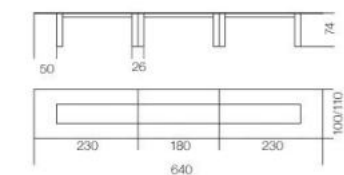

Modular system of tables with 15mm extralight transparent glass tops, painted only in the middle part as per samples in the bright version. 45° bevelled glass top. Wooden base covered by painted glass as per samples. Customized compositions on request. Available with cable management, on request.

Dimensioni / Sizes
400 x 110 x 74h cm
460 x 110 x 74h cm
540 x 110 x 74h cm
580 x 110 x 74h cm
640 x 110 x 74h cm
760 x 110 x 74h cm

Su richiesta può essere dotato di sistema passacavi.
Available with cable management, on request.