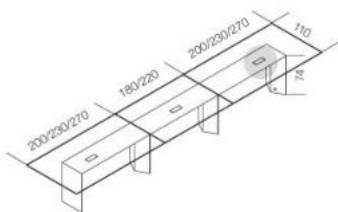

Modular system of tables with 15mm extralight transparent glass tops, painted only in the middle part as per samples in the bright version. 45° bevelled glass top. Wooden base covered by painted glass as per samples. Customized compositions on request. Available with cable management, on request.

Dimensioni / Sizes
400 x 110 x 74h cm
460 x 110 x 74h cm
540 x 110 x 74h cm
580 x 110 x 74h cm
640 x 110 x 74h cm
760 x 110 x 74h cm

Su richiesta può essere dotato di sistema passacavi.
Available with cable management, on request.