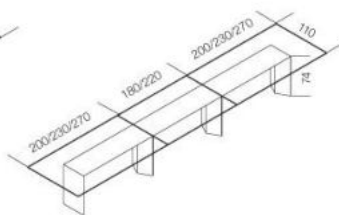

Modular system of tables with 15mm extralight transparent glass tops, painted only in the middle part as per samples in the bright version. 45° bevelled glass top. Wooden base covered by painted glass as per samples. Customized compositions on request. Available with cable management, on request.

Dimensioni / Sizes
400 x 110 x 74h cm
460 x 110 x 74h cm
540 x 110 x 74h cm
580 x 110 x 74h cm
640 x 110 x 74h cm
760 x 110 x 74h cm

Su richiesta può essere dotato di sistema passacavi.
Available with cable management, on request.