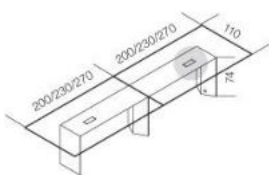

Modular system of tables with 15mm extralight transparent glass tops, painted only in the middle part as per samples in the bright version. 45° bevelled glass top. Wooden base covered by painted glass as per samples. Customized compositions on request. Available with cable management, on request.

Dimensioni / Sizes
400 x 110 x 74h cm
460 x 110 x 74h cm
540 x 110 x 74h cm
580 x 110 x 74h cm
640 x 110 x 74h cm
760 x 110 x 74h cm

Su richiesta può essere dotato di sistema passacavi.
Available with cable management, on request.