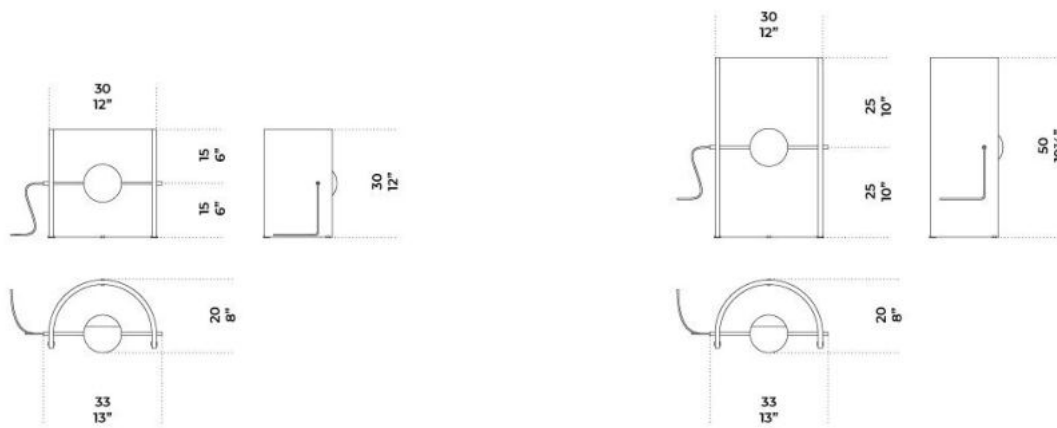


Bonfire

Studiopepe
2020

LED table lamp made of 10 mm thick molten curved glass, available in the colours Cosmo, Calendula, Peonia, Mirto. Metallic structure in black chrome. 1,5 meter long electric cable in black silk.

*Dimensioni / Sizes
Cm (W x D x H)
33 x 20 x 30
33 x 20 x 50*

*Inches (W x D x H)
13" x 8" x 12"
13" x 8" x 19¾"*

Metallo / Metal

Cromo nero
Black chrome

Vetro / Glass

Cosmo (grigio)
Cosmo (grey)

Mirto (verde)
Mirto (green)