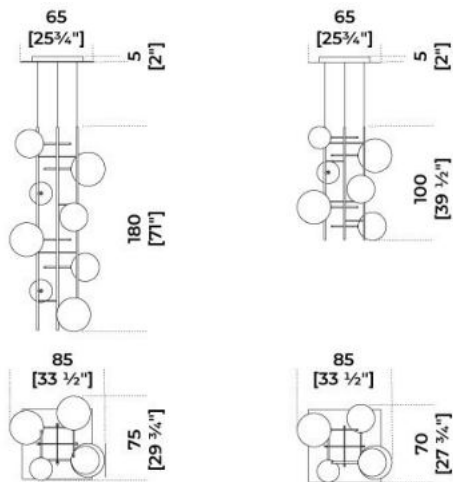


Bolle Tela

Massimo Castagna
2018

Lampada a sospensione a luce LED dimmerabile. 8 sfere in cristallo trasparente soffiato a bocca. Disponibile anche nella versione con 6 sfere. Parti metalliche in ottone brunito a mano. L'ottone risulta naturalmente macchiato e irregolare. Supplied with cable 4mt long. Lampadine (LED) incluse.

Hanging lamp with dimmable LED light. 8 transparent blown glass spheres. Also available version with 6 spheres. Metal parts in hand burnished brass. The hand burnished brass finish looks naturally spotted and irregular. Supplied with light bulbs (LED).

Dimensioni / Sizes
Cm (W x D x H)
85 x 75 x 180 (version with 8 spheres)
85 x 70 x 100 (version with 6 spheres)

Inches (W x D x H)
33½" x 29¾" x 71" (version with 8 spheres)
33½" x 27¾" x 39½" (version with 6 spheres)