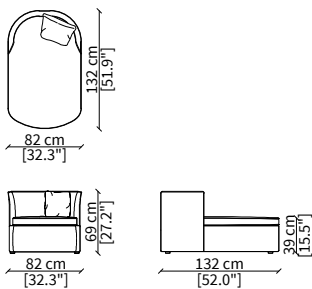

### ACCESSORIES:

\* **beauty cushions:** in specific sizes in goose down

### CUSCINI - CUSHIONS

cod. BE

Cuscino 40x40 cm con profilo tono su tono  
Cushion 40x40 cm with tone on tone piping

cod. BEC

Cuscino 40x40 cm con profilo in contrasto  
Cushion 40x40 cm with piping in contrast