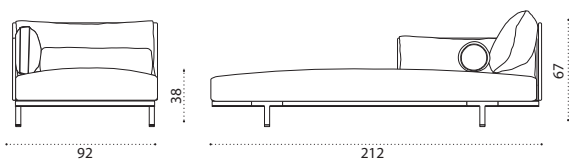

Yacht Collection ^{new} / Baia

Design: Christophe Pillet

Collection composed of:
loung armchair / sofa / modular sofa
/ daybed / sunbed / pouf / coffee table

Daybed - Right

Item	Description
BADBDD69T1TR13P	Alu. carbon/teak + linen-leather
BADBDD69T1PP5756	Alu. carbon/teak + navy/majorca
BADBDD69T1PP5856	Alu. carbon/teak + cruise/majorca
BADBDD69T1PP56	Alu. carbon/teak + maiorca
BADBDD69TR13P	Alu. carbon + linen-leather
BADBDD69PP5756	Alu. carbon + navy/majorca
BADBDD69PP5856	Alu. carbon + cruise/majorca
BADBDD69PP56	Alu. carbon + maiorca
BADBDD69ATR13P	Alu. carbon/accoya + linen-leather
BADBDD69APP5756	Alu. carbon/accoya + navy/majorca
BADBDD69APP5856	Alu. carbon/accoya + cruise/majorca
BADBDD69APP56	Alu. carbon/accoya + maiorca
BADBDD70T1TR13P	Alu. silver/teak + linen-leather
BADBDD70T1PP5756	Alu. silver/teak + navy/majorca
BADBDD70T1PP5856	Alu. silver/teak + cruise/majorca
BADBDD70T1PP56	Alu. silver/teak + maiorca
BADBDD70TR13P	Alu. silver + linen-leather
BADBDD70PP5756	Alu. silver + navy/majorca
BADBDD70PP5856	Alu. silver + cruise/majorca
BADBDD70PP56	Alu. silver + maiorca
BADBDD70ATR13P	Alu. silver/accoya + linen-leather
BADBDD70APP5756	Alu. silver/accoya + navy/majorca
BADBDD70APP5856	Alu. silver/accoya + cruise/majorca
BADBDD70APP56	Alu. silver/accoya + maiorca
COVER714	Rain cover 213 x 93 h67

→ 57 | 1 box 94X214X70H 77 Kg

Ethimo