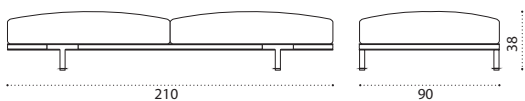

Yacht Collection ^{new} / Baia

Pouf 210x90

Item	Description
BAPUM2D69T1PP58	Alu. carbon/teak + cruise
BAPUM2D69T1PP56	Alu. carbon/teak + maiorca
BAPUM2D69T1PP57	Alu. carbon/teak + navy
BAPUM2D69T1TR13	Alu. carbon/teak + linen
BAPUM2D69PP58	Alu. carbon + cruise
BAPUM2D69PP56	Alu. carbon + maiorca
BAPUM2D69PP57	Alu. carbon + navy
BAPUM2D69TR13	Alu. carbon + linen
BAPUM2D69APP58	Alu. carbon/accoya + cruise
BAPUM2D69APP56	Alu. carbon/accoya + maiorca
BAPUM2D69APP57	Alu. carbon/accoya + navy
BAPUM2D69ATR13	Alu. carbon/accoya + linen
BAPUM2D70T1PP58	Alu. silver/teak + cruise
BAPUM2D70T1PP56	Alu. silver/teak + maiorca
BAPUM2D70T1PP57	Alu. silver/teak + navy
BAPUM2D70T1TR13	Alu. silver/teak + linen
BAPUM2D70PP58	Alu. silver + cruise
BAPUM2D70PP56	Alu. silver + maiorca
BAPUM2D70PP57	Alu. silver + navy
BAPUM2D70TR13	Alu. silver + linen
BAPUM2D70APP58	Alu. silver/accoya + cruise
BAPUM2D70APP56	Alu. silver/accoya + maiorca
BAPUM2D70APP57	Alu. silver/accoya + navy
BAPUM2D70ATR13	Alu. silver/accoya + linen
COVER719	Rain cover 211 x 91 h38

→ 40 | 1 box 212X92X40H 60 Kg

Outdoor Decor