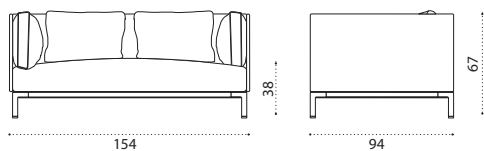

BAD2D69T1TR13P	Alu. carbon/teak + linen-leather
BAD2D69T1PP5756	Alu. carbon/teak + navy/maiorca
BAD2D69T1PP56	Alu. carbon/teak + maiorca
BAD2D69TR13P	Alu. carbon + linen-leather
BAD2D69PP5756	Alu. carbon + navy/maiorca
BAD2D69PP56	Alu. carbon + maiorca
BAD2D69ATR13P	Alu. carbon/accoya + linen-leather
BAD2D69APP5756	Alu. carbon/accoya + navy/maiorca
BAD2D69APP56	Alu. carbon/accoya + maiorca
BAD2D70T1TR13P	Alu. silver/teak + linen-leather
BAD2D70T1PP5756	Alu. silver/teak + navy/maiorca
BAD2D70T1PP56	Alu. silver/teak + maiorca
BAD2D70TR13P	Alu. silver + linen-leather
BAD2D70PP5756	Alu. silver + navy/maiorca
BAD2D70PP56	Alu. silver + maiorca
BAD2D70ATR13P	Alu. silver/accoya + linen-leather
BAD2D70APP5756	Alu. silver/accoya + navy/maiorca
BAD2D70APP56	Alu. silver/accoya + maiorca

→ 55 | 1 box 156X96X70H 70 Kg

COVER706 Rain cover 155 x 95 h67