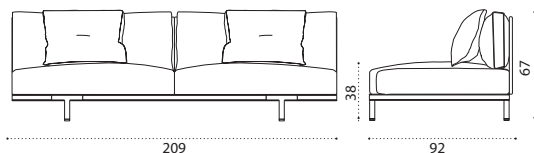

COVER710 Rain cover 213 x 95 h67

Yacht Collection ^{new} / Baia

Design: Christophe Pillet

Collection composed of:
loung armchair / sofa / modular sofa
/ daybed / sunbed / pouf / coffee table

XL Central module