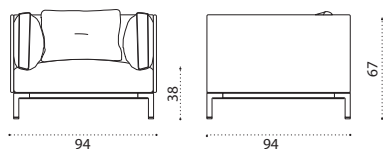

Polypropylene
Cruise

Polypropylene
Navy

Polypropylene
Maiorca

Polyester
Linen Color +
Leather

Rain cover

Yacht Collection ^{new}

/ Baia

Lounge armchair