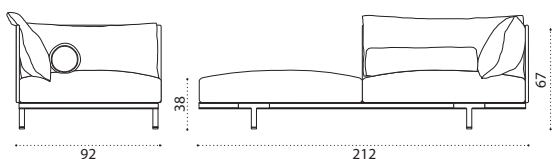

BACLDD69T1TR13P	Alu. carbon/teak + linen-leather
BACLDD69T1PP56	Alu. carbon/teak + maiorca
BACLDD69TR13P	Alu. carbon + linen-leather
BACLDD69PP56	Alu. carbon + maiorca
BACLDD69ATR13P	Alu. carbon/accoya + linen-leather
BACLDD69APP56	Alu. carbon/accoya + maiorca
BACLDD70T1TR13P	Alu. silver/teak + linen-leather
BACLDD70T1PP56	Alu. silver/teak + maiorca
BACLDD70TR13P	Alu. silver + linen-leather
BACLDD70PP56	Alu. silver + maiorca
BACLDD70ATR13P	Alu. silver/accoya + linen-leather
BACLDD70APP56	Alu. silver/accoya + maiorca

COVER713 Rain cover 213 x 95 h67

→ 69 | 1 box 94X214X70H 89 Kg

Ethimo