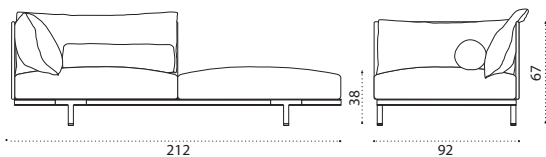

COVER713 Rain cover 213 x 95 h67

→ 69 | 1 box 94X214X70H 89 Kg

Ethimo

Yacht Collection ^{new} / Baia

Chaise longue module - Left

Item	Description
BACLS69T1TR13P	Alu. carbon/teak + linen-leather
BACLS69T1PP56	Alu. carbon/teak + maiorca
BACLS69TR13P	Alu. carbon + linen-leather
BACLS69PP56	Alu. carbon + maiorca
BACLS69ATR13P	Alu. carbon/accoya + linen-leather
BACLS69APP56	Alu. carbon/accoya + maiorca
BACLS70T1TR13P	Alu. silver/teak + linen-leather
BACLS70T1PP56	Alu. silver/teak + maiorca
BACLS70TR13P	Alu. silver + linen-leather
BACLS70PP56	Alu. silver + maiorca
BACLS70ATR13P	Alu. silver/accoya + linen-leather
BACLS70APP56	Alu. silver/accoya + maiorca

COVER712 Rain cover 213 x 95 h67

→ 69 | 1 box 94X214X70H 89 Kg

Yacht Collection ^{new} / Baia

Design: Christophe Pillet

Collection composed of:
loung armchair / sofa / modular sofa
/ daybed / sunbed / pouf / coffee table