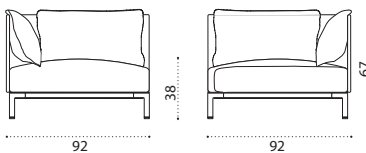

→ 36 | 1 box 94X94X70H 46 Kg

BAAUD69T1TR13P	Alu. carbon/teak + linen-leather
BAAUD69T1PP56	Alu. carbon/teak + maiorca
BAAUD69TR13P	Alu. carbon + linen-leather
BAAUD69PP56	Alu. carbon + maiorca
BAAUD69ATR13P	Alu. carbon/accoya + linen-leather
BAAUD69APP56	Alu. carbon/teak + maiorca
BAAUD70T1TR13P	Alu. silver/teak + linen-leather
BAAUD70T1PP56	Alu. silver/teak + maiorca
BAAUD70TR13P	Alu. silver + linen-leather
BAAUD70PP56	Alu. silver + maiorca
BAAUD70ATR13P	Alu. silver/accoya + linen-leather
BAAUD70APP56	Alu. silver/accoya + maiorca

COVER708 Rain cover 95 x 95 h67