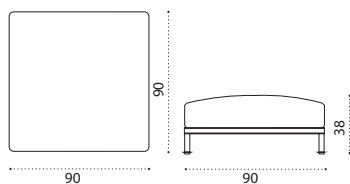

Yacht Collection ^{new} / Baia

Pouf 90x90

Item	Description
BAPUQD69T1PP58	Alu. carbon/teak + cruise
BAPUQD69T1PP56	Alu. carbon/teak + maiorca
BAPUQD69T1PP57	Alu. carbon/teak + navy
BAPUQD69T1TR13	Alu. carbon/teak + linen
BAPUQD69PP58	Alu. carbon + cruise
BAPUQD69PP56	Alu. carbon + maiorca
BAPUQD69PP57	Alu. carbon + navy
BAPUQD69TR13	Alu. carbon + linen
BAPUQD69APP58	Alu. carbon/accoya + cruise
BAPUQD69APP56	Alu. carbon/accoya + maiorca
BAPUQD69APP57	Alu. carbon/accoya + navy
BAPUQD69ATR13	Alu. carbon/accoya + linen
BAPUQD70T1PP58	Alu. silver/teak + cruise
BAPUQD70T1PP56	Alu. silver/teak + maiorca
BAPUQD70T1PP57	Alu. silver/teak + navy
BAPUQD70T1TR13	Alu. silver/teak + linen
BAPUQD70PP58	Alu. silver + cruise
BAPUQD70PP56	Alu. silver + maiorca
BAPUQD70PP57	Alu. silver + navy
BAPUQD70TR13	Alu. silver + linen
BAPUQD70APP58	Alu. silver/accoya + cruise
BAPUQD70APP56	Alu. silver/accoya + maiorca
BAPUQD70APP57	Alu. silver/accoya + navy
BAPUQD70ATR13	Alu. silver/mahogany + linen
COVER717	Rain cover 91 x 91 h38

→ 20 | 1 box 92X92X40H 30 Kg

Outdoor Decor