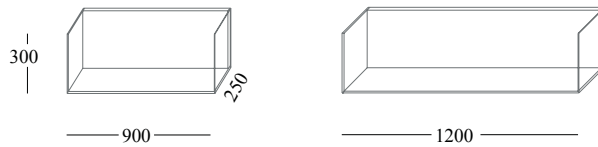

Collection GLASSBOX

Glassbox is a collection of shelves and boxes completely in transparent glass which allows you to create endless compositions on your wall. The backpanel of each piece is available mat or glossy lacquered in our selected colours or in mirror.

design: Pietro Arosio

Finish:

Shelves in transparent glass, backpanel available mat or glossy lacquered in our selected colours or in mirror

Dimensions:

Glass shelf

Glass box