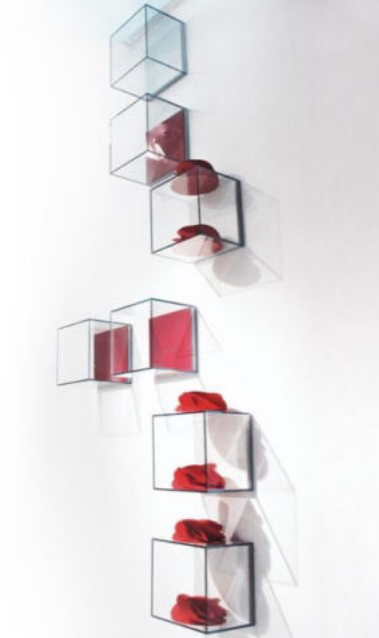

Collection GLASSBOX

Glassbox is a collection of shelves and boxes completely in transparent glass which allows you to create endless compositions on your wall. The backpanel of each piece is available mat or glossy lacquered in our selected colours or in mirror.

design: Pietro Arosio

Finish:

Shelves in transparent glass, backpanel available mat or glossy lacquered in our selected colours or in mirror

Dimensions:

Glass shelf

Glass box