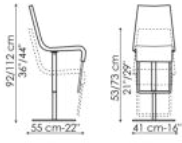

Data sheet

Skipping

Width: 41cm

Depth: 55cm

Height: 92-112cm

Cover

Leather

Leather Capri