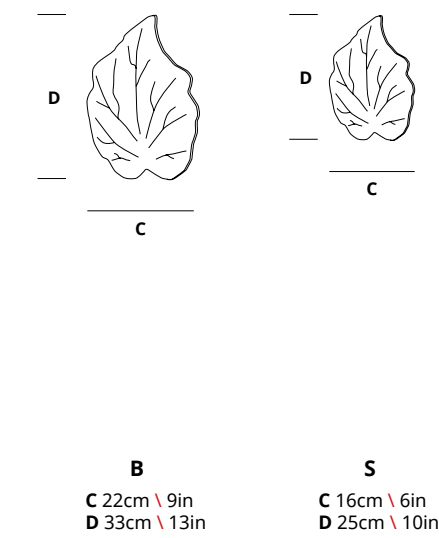

DIAMOND

BOUQUET

FASCINIUM

OUTONO