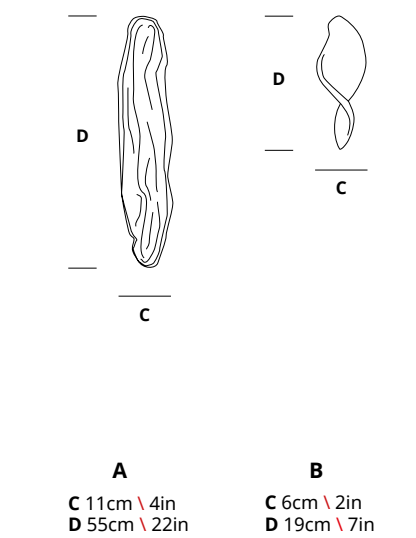

WATERFALL

AQUA

NIAGARA

CORAL

LOTUS

LUNA

LIQUID