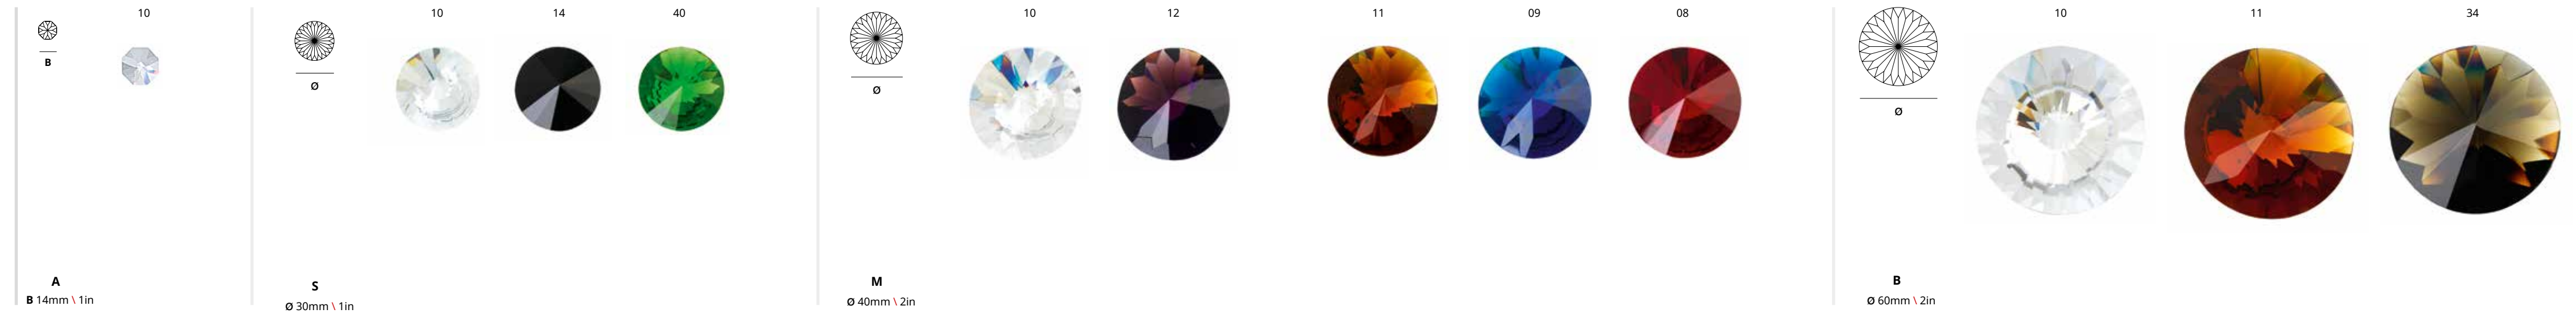

LIQUID

GLAMOUR

A 2cm \ 1in
B 26cm \ 10in

BIJOUT

A 3cm \ 1in
B 10cm \ 4in

ICARUS

A C 28cm \ 11in
D 40cm \ 16in

B C 28cm \ 11in
D 25cm \ 10in

LINES

A C 11cm \ 4in
D 30cm \ 12in

Ø 11cm \ 4in

Ø 32cm \ 13in

Ø 25cm \ 10in

Ø 19cm \ 7in

NENUFAR

DIAMOND