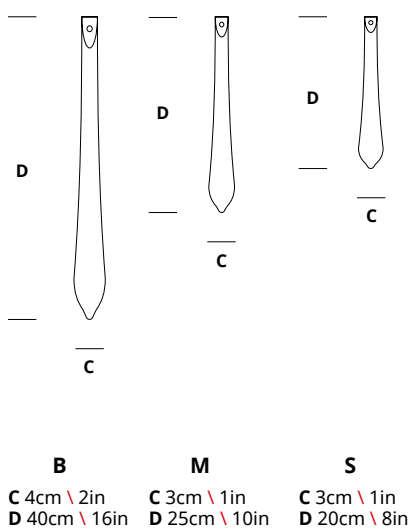

WATERFALL

AQUA

NIAGARA

CORAL

LOTUS

LUNA

LIQUID