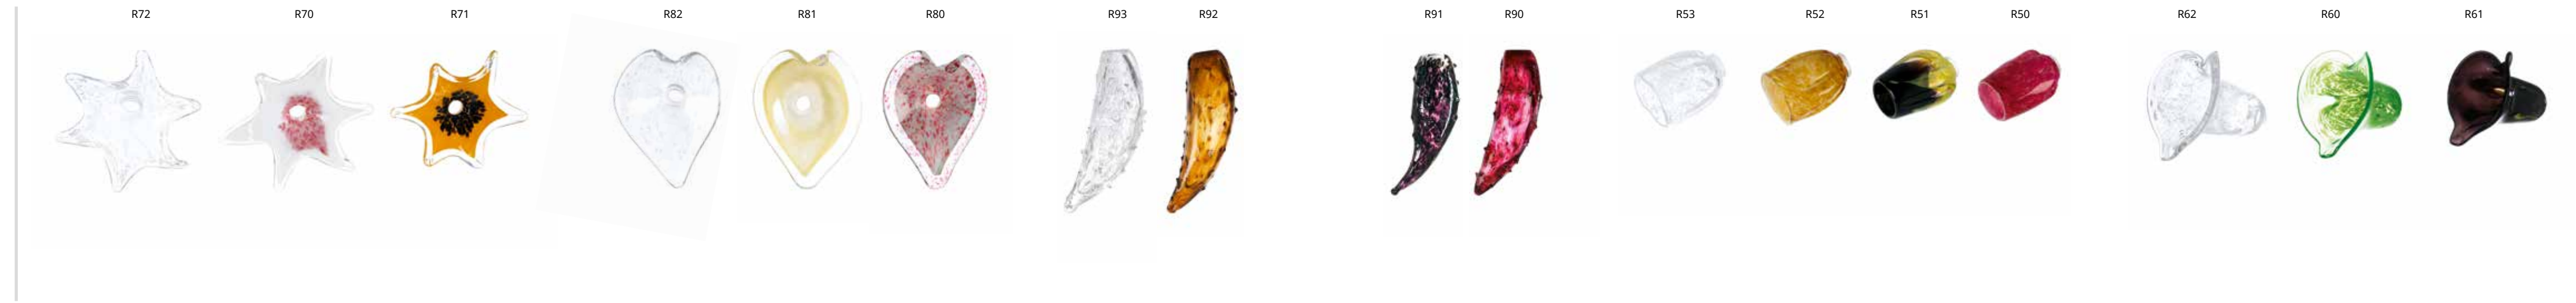

DIAMOND

BOUQUET

FASCINIUM

OUTONO