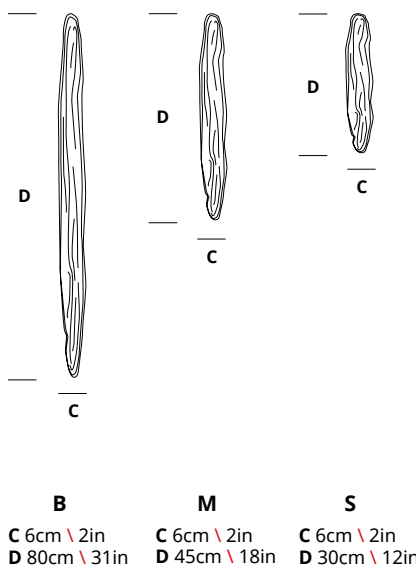

WATERFALL

AQUA

NIAGARA

CORAL

LOTUS

LUNA

LIQUID