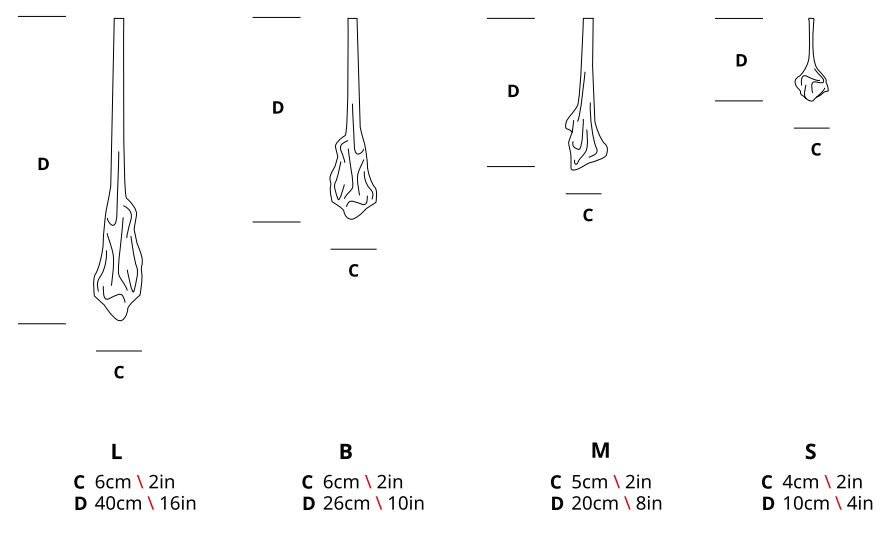

WATERFALL

AQUA

NIAGARA

CORAL

LOTUS

LUNA

LIQUID