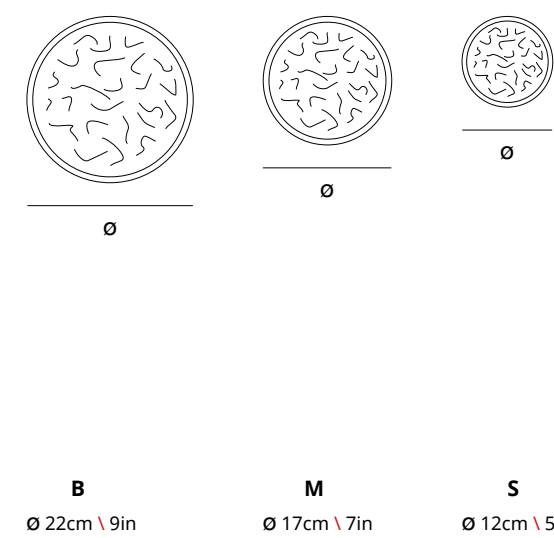

WATERFALL

AQUA

NIAGARA

CORAL

LOTUS

LUNA

LIQUID