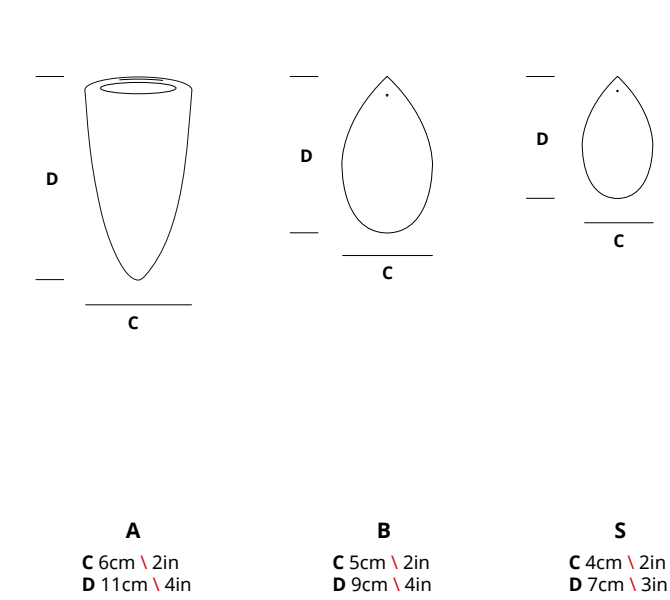

DIAMOND

BOUQUET

FASCINIUM

OUTONO