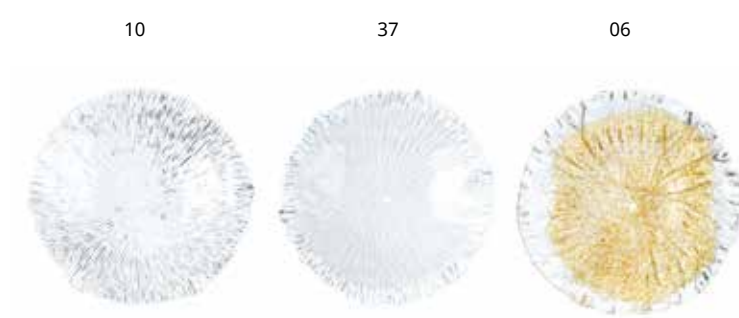

LIQUID

GLAMOUR

A 2cm \ 1in
B 26cm \ 10in

BIJOUT

A 3cm \ 1in
B 10cm \ 4in

ICARUS

A C 28cm \ 11in
D 40cm \ 16in

B C 28cm \ 11in
D 25cm \ 10in

LINES

A C 11cm \ 4in
D 30cm \ 12in

Ø 11cm \ 4in

Ø 32cm \ 13in

Ø 25cm \ 10in

Ø 19cm \ 7in

NENUFAR

DIAMOND