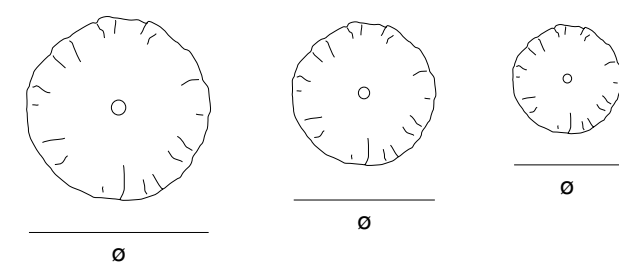

LIQUID

GLAMOUR

A 2cm \ 1in
B 26cm \ 10in

BIJOUT

A 3cm \ 1in
B 10cm \ 4in

ICARUS

A C 28cm \ 11in
D 40cm \ 16in

B C 28cm \ 11in
D 25cm \ 10in

LINES

A C 11cm \ 4in
D 30cm \ 12in

Ø 11cm \ 4in

Ø 32cm \ 13in

Ø 25cm \ 10in

Ø 19cm \ 7in

NENUFAR

DIAMOND