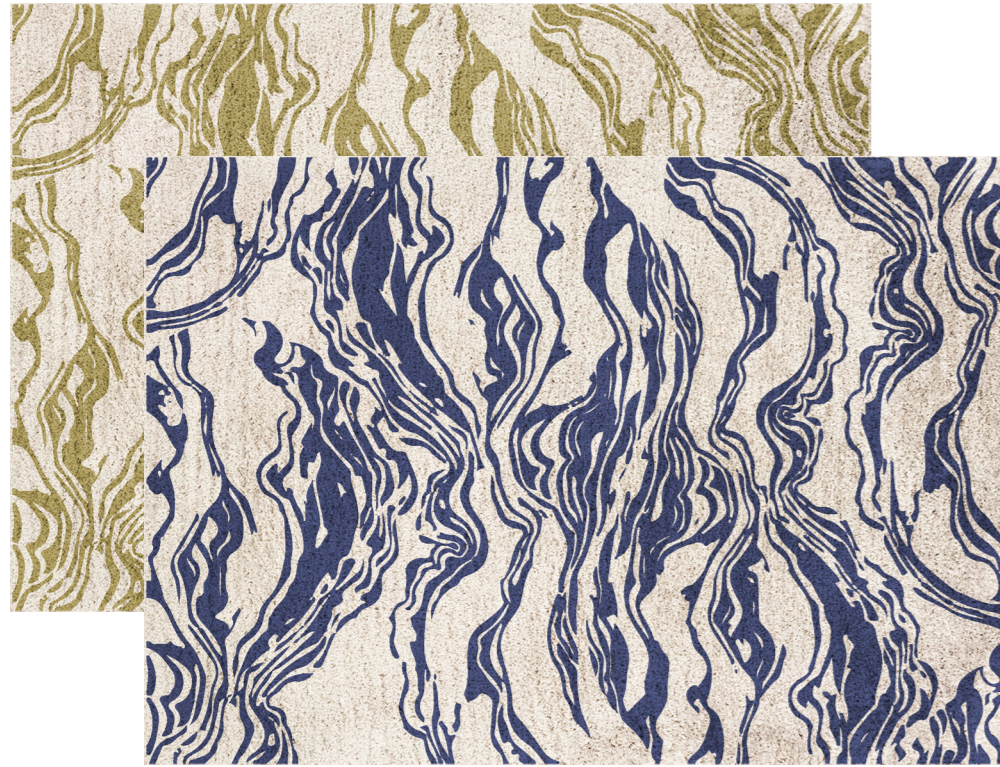

HUDSON RUG

DIMENSIONS:
W: 300 cm | 118"
H: 200 cm | 78.7"

MATERIALS:
Hand-Tufted Rug Made from Bamboo, it's an ultra thin viscose, extremely soft, almost silk-like. (100% Viscose)

HUDSON BLUE RUG

DIMENSIONS:
W: 300 cm | 118"
H: 200 cm | 78.7"

MATERIALS:
Hand-Tufted Rug Made from Bamboo, it's an ultra thin viscose, extremely soft, almost silk-like. (100% Viscose)