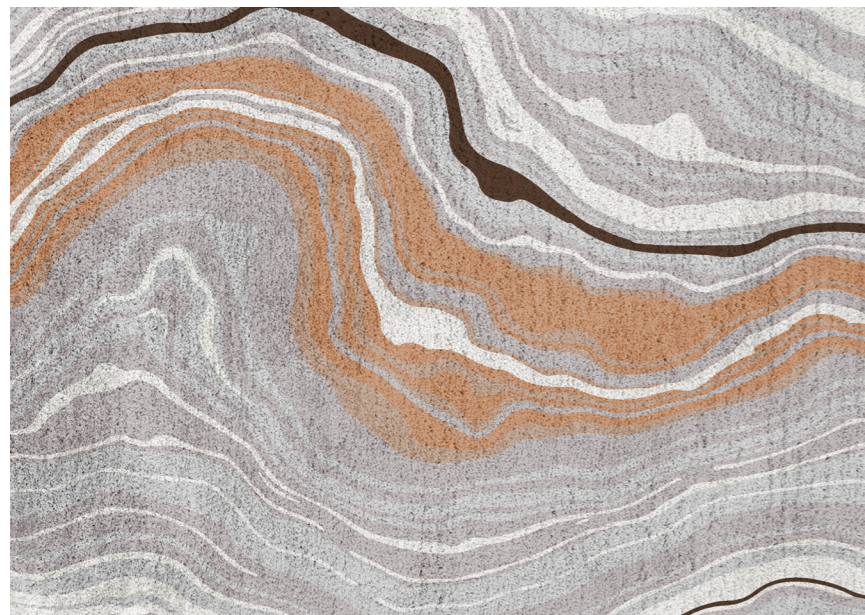

MOHER RUG

DIMENSIONS:
W: 300 cm | 118"
H: 200 cm | 78.7"

MATERIALS:
Hand-Tufted Rug with Wool. Extremely high comfort and Soft Made to Last.