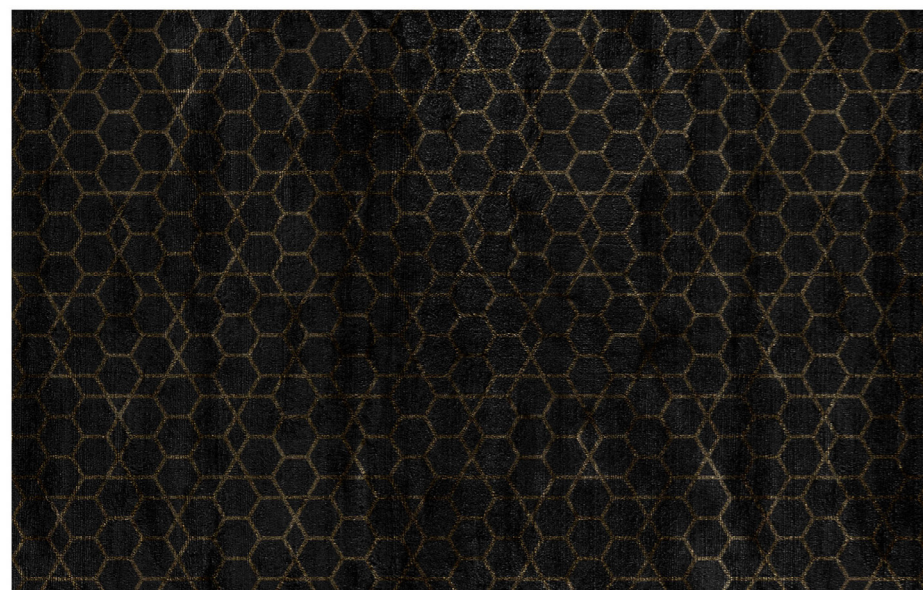

GIANT'S CAUSEWAY
RUG

DIMENSIONS:
W: 300 cm | 118"
H: 200 cm | 78.7"

MATERIALS:
Hand-Tufted Rug with a soft carving
(velvet 16mm/14mm) (70% Viscose 30% Linen)