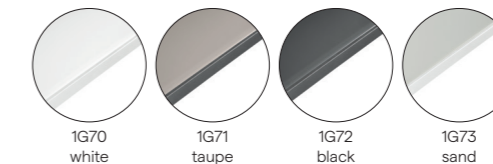

Protective cover (P)

Materials for table tops

Ceramic 6mm (6K)

straight border

Ceramic 6mm (1K)

inserted tops

Ceramic 12mm (5K)

straight border

Acid etched glass 10mm (2G)

straight border

Acid etched glass 10mm (1G)

inserted tops

Wood (2H)

teak

Wood (1H)

inserted tops