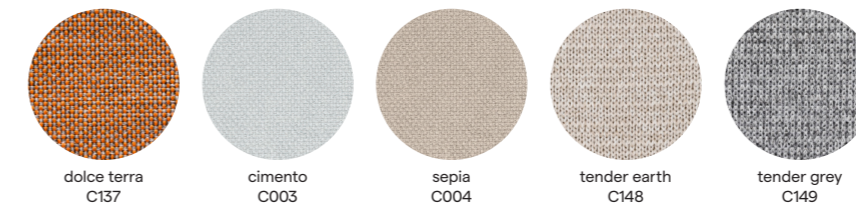

Polyolefin / Polyester

- Fabrics: 60% PP/40% Pes – 82% PP/18 Pes – 99% PP/1% Pes
- Developed specifically for outdoor use
- Fibres dyed in the mass, UV-resistant
- Swimming pool and sea water resistant and repellent
- Washable at 30°C (86°F)
- Light fastness: ≥ 6
- Resistance to pilling: 5
- Resistance to abrasion (Martindale): 30 000
- Recyclable