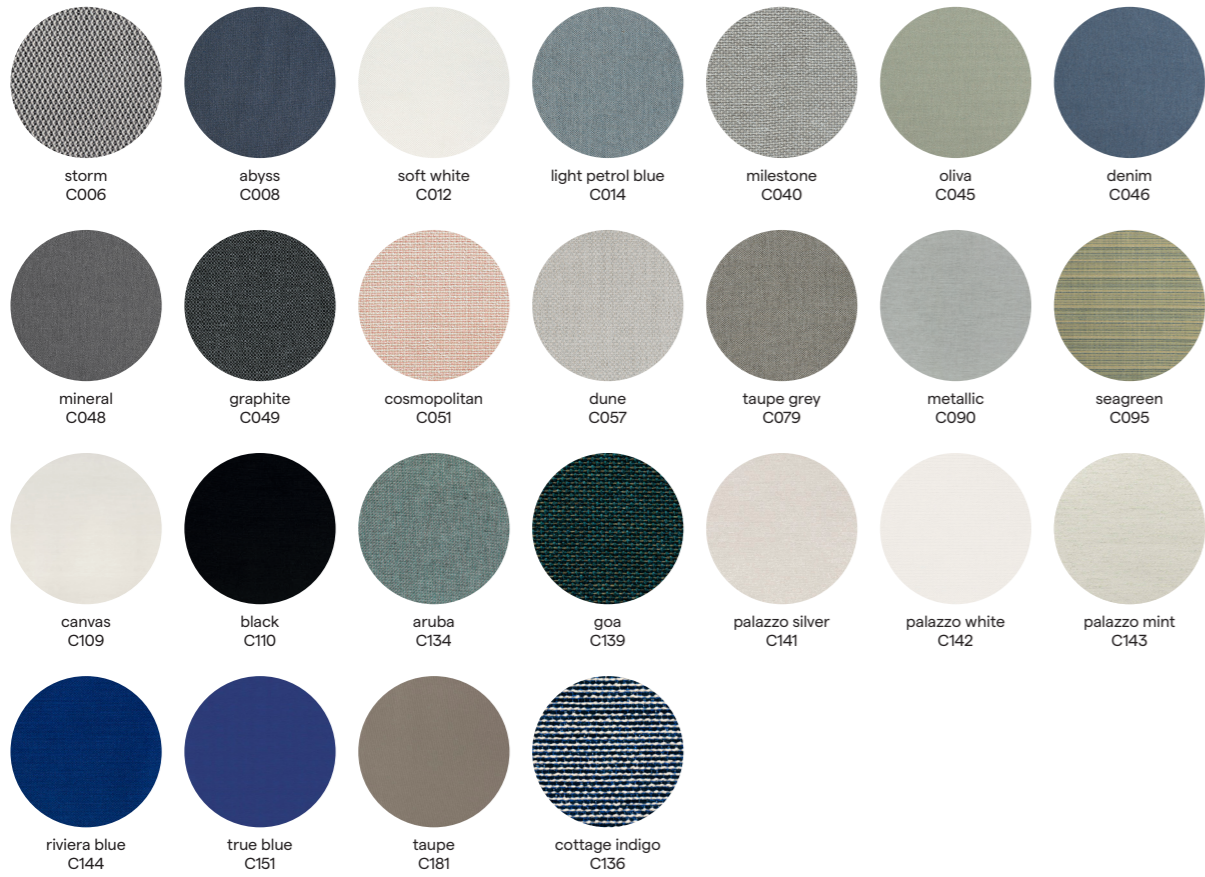

Fabrics

100% acrylic

- 100% Acrylic fabric
- Developed specifically for outdoor use
- Fibres dyed in the mass, UV-resistant
- Swimming pool and sea water resistant and repellent
- Washable at 40°C (104°F)
- Light fastness: 7-8
- Resistance to pilling: 5
- Resistance to abrasion (Martindale): 12 000