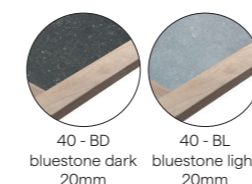

Wood (2H)

iroko top

Trespa® 10mm -13mm (2T)

straight border

Trespa® 10mm -13mm (1T)

aluminium border + insert

Stone (00)

straight border

Stone (06)

Stone (01)

Stone (09)

Stone (60)

parrot's bill

Stone (61)

Stone (40)

teak border + insert

Stone (46)

Stone (41)

Stone (49)

Stone (1B)

Stone (2B)

Fabrics

OUTDOOR FABRICS FOR FURNITURE, CUSHIONS AND DECO CUSHIONS

colour n°	colour name	image	category			deco+ poufs
			cat. A	cat. B	cat. C	
C003	cimento			x		x
C004	sepia			x		x
C006	storm				x	x
C008	abyss		x			x
C012	soft white		x			x
C014	light petrol blue		x			x
C027	lotus smokey			x		x
C028	lotus sparrow			x		x
C033	nautic leather white		x			x
C038	white sand		x			x
C040	milestone			x		x
C045	oliva		x			x
C046	denim		x			x
C048	mineral		x			x
C049	graphite			x		x
C051	cosmopolitan			x		x
C053	cloud			x		x
C057	dune			x		x
C058	lotus vanilla		x			x
C059	linen		x			x
C070	shell white			x		x
C073	flannel		x			x
C074	charcoal			x		x
C075	havanna		x			x
C078	khaki		x			x
C079	taupe grey		x			x
C090	metallic			x		x