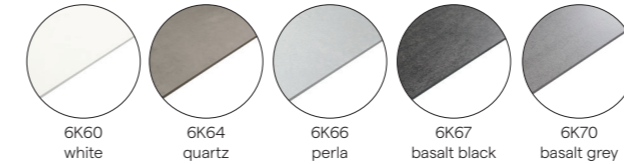

FR lotus vanilla
CF058

Materials for furniture

PCA - Powder coated aluminium (AF)

PCSTS - Powder coated stainless steel (SF)

PW1 - Wrought iron (WF)

Composite (Q)

Wood (HF)

Upholstery (C)

Wicker (1W)

Wicker (2W)

Wicker (3W)

Wicker (4W)

Rope (1R)

Rope (2R)

Rope (3R)

Rope (4R)

Protective cover (P)

Materials for table tops

Ceramic 6mm (6K)

straight border

Ceramic 6mm (1K)

inserted tops

Ceramic 12mm (5K)

straight border