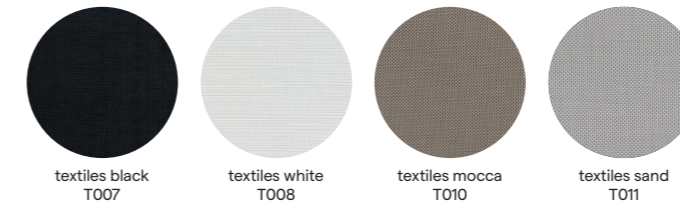

Polyester / PVC composite

- 100% Polyester / PVC composition
- Developed specifically for outdoor and indoor use
- Dyed in the mass
- Swimming pool and sea water resistant and repellent
- Easy to clean and maintain, for specific maintenance, woven & textile cleaner
- Light fastness: extreme light stability: > 3 UVA 340/2000 h
- Resistance to abrasion: very high use