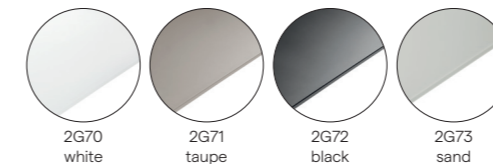

FR lotus vanilla
CF058

Materials for furniture

PCA - Powder coated aluminium (AF)

PCSTS - Powder coated stainless steel (SF)

PW1 - Wrought iron (WF)

Composite (Q)

Wood (HF)

Upholstery (C)

Wicker (1W)

Wicker (2W)

Wicker (3W)

Wicker (4W)

Rope (1R)

Rope (2R)

Rope (3R)

Rope (4R)

Protective cover (P)

Materials for table tops

Ceramic 6mm (6K)

straight border

Ceramic 6mm (1K)

inserted tops

Ceramic 12mm (5K)

straight border

Acid etched glass 10mm (2G)

straight border

Acid etched glass 10mm (1G)

inserted tops

Wood (2H)

teak

Wood (1H)

inserted tops