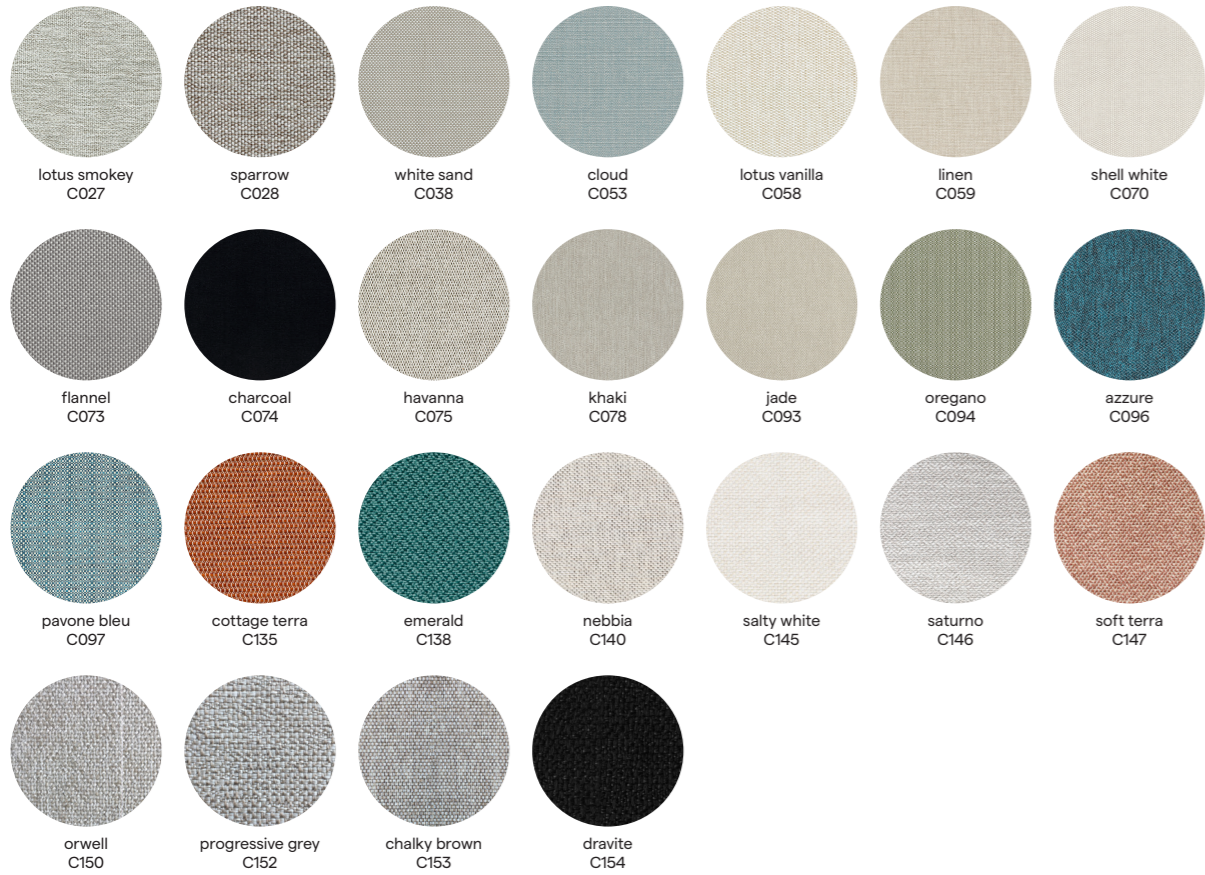

Fabrics

Polyolefin

- 100% Polyolefin fabric
- Developed specifically for outdoor use
- Fibres dyed in the mass, UV-resistant
- Swimming pool and sea water resistant and repellent
- Washable at 30°C (86°F)
- Light fastness: 7
- Resistance to pilling: 5
- Resistance to abrasion (Martindale): 15 000
- Recyclable

PVC + Polyester (Artificial leather)

- Artificial leather (leather appearance) with 12% PES fabric + 88% PVC coating
- Developed specifically for outdoor and maritime (yachts and cruises) use
- Dyed in the mass, UV-resistant
- Swimming pool and sea water resistant and repellent
- Easy to clean and maintain, use water with a mild soap
- Light fastness: 7-8
- Resistance to abrasion (Martindale): >100 000
- Flame retardent : BS 5852 Source 0 - 1