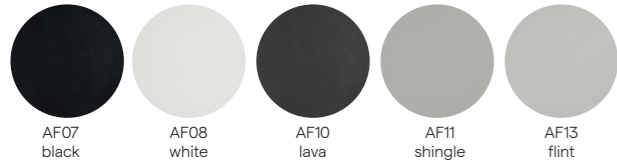

FR chine
CF155

FR light petrol blue
CF014

FR taupe grey
CF079

FR chalk
CF156

FR savane
CF157

FR stone
CF158

FR blush
CF159

FR honeydew
CF160

FR ivory
CF161

100% Polyolefin

- 100% Polyolefin fabric
- Developed specifically for outdoor use
- Fibres dyed in the mass, UV-resistant
- Swimming pool and sea water resistant and repellent
- Washable at 30°C (86°F)
- Light fastness: 7
- Resistance to pilling: 5
- Resistance to abrasion (Martindale): 15 000
- 100% recyclable
- Price category C

FR lotus vanilla
CF058

Materials for furniture

PCA - Powder coated aluminium (AF)

PCSTS - Powder coated stainless steel (SF)

PW1 - Wrought iron (WF)

Composite (Q)

Wood (HF)

Upholstery (C)