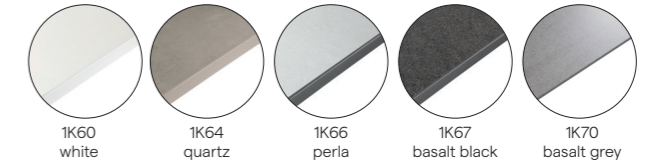

Wicker (1W)

Wicker (2W)

Wicker (3W)

Wicker (4W)

Rope (1R)

Rope (2R)

Rope (3R)

Rope (4R)

Protective cover (P)

Materials for table tops

Ceramic 6mm (6K)

straight border

Ceramic 6mm (1K)

inserted tops

Ceramic 12mm (5K)

straight border

Acid etched glass 10mm (2G)

straight border

Acid etched glass 10mm (1G)

inserted tops

Wood (2H)

teak

Wood (1H)

inserted tops