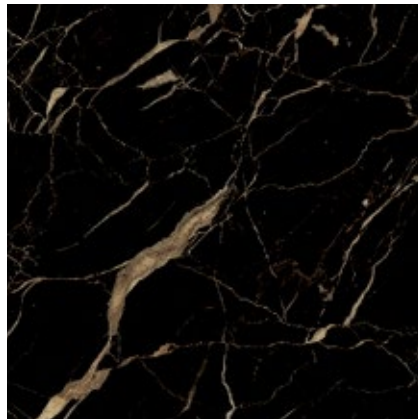

MARMO PORT SAINT LAURENT
Port Saint Laurent Marble
Мраморport Saint Laurent