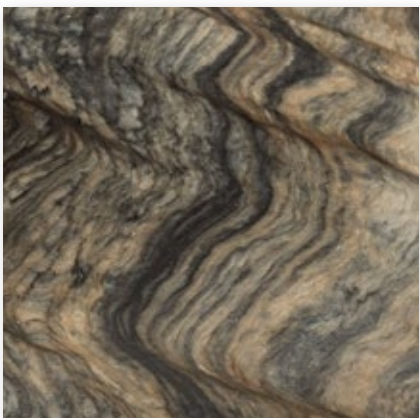

MARMO FUSION MULTICOLOR
Fusion Multicolor Marble
Мрамор Fusion Multicolor