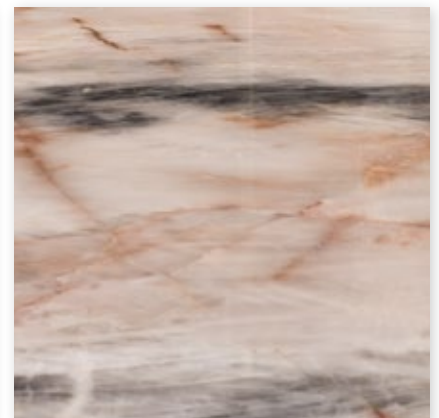

QUARZO ROSA JULIET
Juliet Pink Quartz
Розовый Кварц Juliet