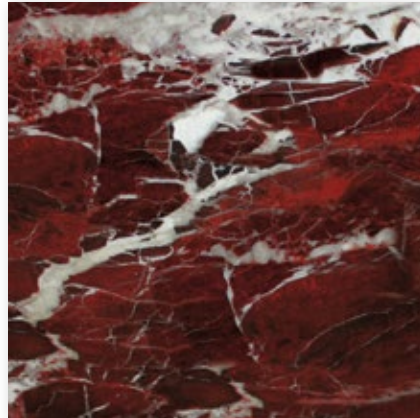

Explosion
Blue

Patagonia

Juliet
Quartz

Fusion
Light

A close-up photograph of a blue calcite crystal specimen. The crystal is elongated and has a central vertical crack. The surface is highly reflective and shows a complex, faceted structure. The color is a deep, vibrant blue. The background is a lighter, textured surface, possibly a rock matrix or a mounting medium.

MARMO SAHARA NOIR
Sahara Noir Marble
Мрамор Sahara Noir

MARMO CORTECCIA
Cortecchia Marble
Мрамор Cortecchia

MARMO FRAPPUCCINO
Frappuccino Marble
Мрамор Frappuccino

MARMO CALACATTA GOLD
Calacatta Gold Marble
Мрамор Calacatta Gold

Onici / Marmi

Onyx and marbles / Оникс и мрамор

MARMO PALISSANDRO ONICIATO
Shale Rosewood Marble
Мрамор Palissandro Oniciato

MARMO ROSSO LEVANTO
Rosso Levanto Marble
Мрамор Rosso Levanto

MARMO ELEGANT BROWN
Elegant Brown Marble
Мрамор Elegant Brown