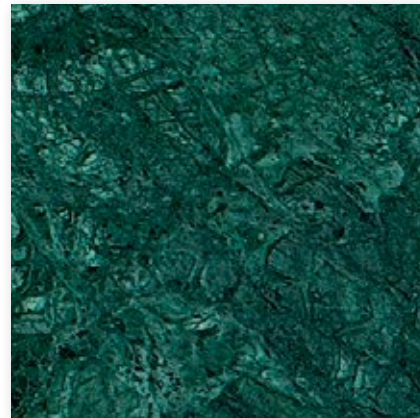

Explosion
Blue

Patagonia

Juliet
Quartz

Fusion
Light

A close-up photograph of a blue calcite crystal specimen. The crystal is elongated and has a central vertical crack. The surface is highly reflective and shows a complex, faceted structure. The color is a deep, vibrant blue. The background is a lighter, textured surface, possibly a rock matrix or a mounting medium.

MARMO SAHARA NOIR
Sahara Noir Marble
Мрамор Sahara Noir

MARMO CORTECCIA
Cortecchia Marble
Мрамор Cortecchia

MARMO FRAPPUCCINO
Frappuccino Marble
Мрамор Frappuccino

MARMO CALACATTA GOLD
Calacatta Gold Marble
Мрамор Calacatta Gold

Onici / Marmi

Onyx and marbles / Оникс и мрамор

MARMO PALISSANDRO ONICIATO
Shale Rosewood Marble
Мрамор Palissandro Oniciato

MARMO ROSSO LEVANTO
Rosso Levanto Marble
Мрамор Rosso Levanto

MARMO ELEGANT BROWN
Elegant Brown Marble
Мрамор Elegant Brown

MARMO AGATHA BLACK
Agatha Black Marble
Мрамор Agatha Black

MARMO SILVER WAVE
Silver Wave Marble
Мрамор Silver Wave

MARMO BARDIGLIO NUVOLATO
Bardiglio Nuvolato Marble
Мрамор Bardiglio Nuvolato

MARMO VERDE GUATEMALA
Verde Guatemala Marble
Мрамор Verde Guatemala